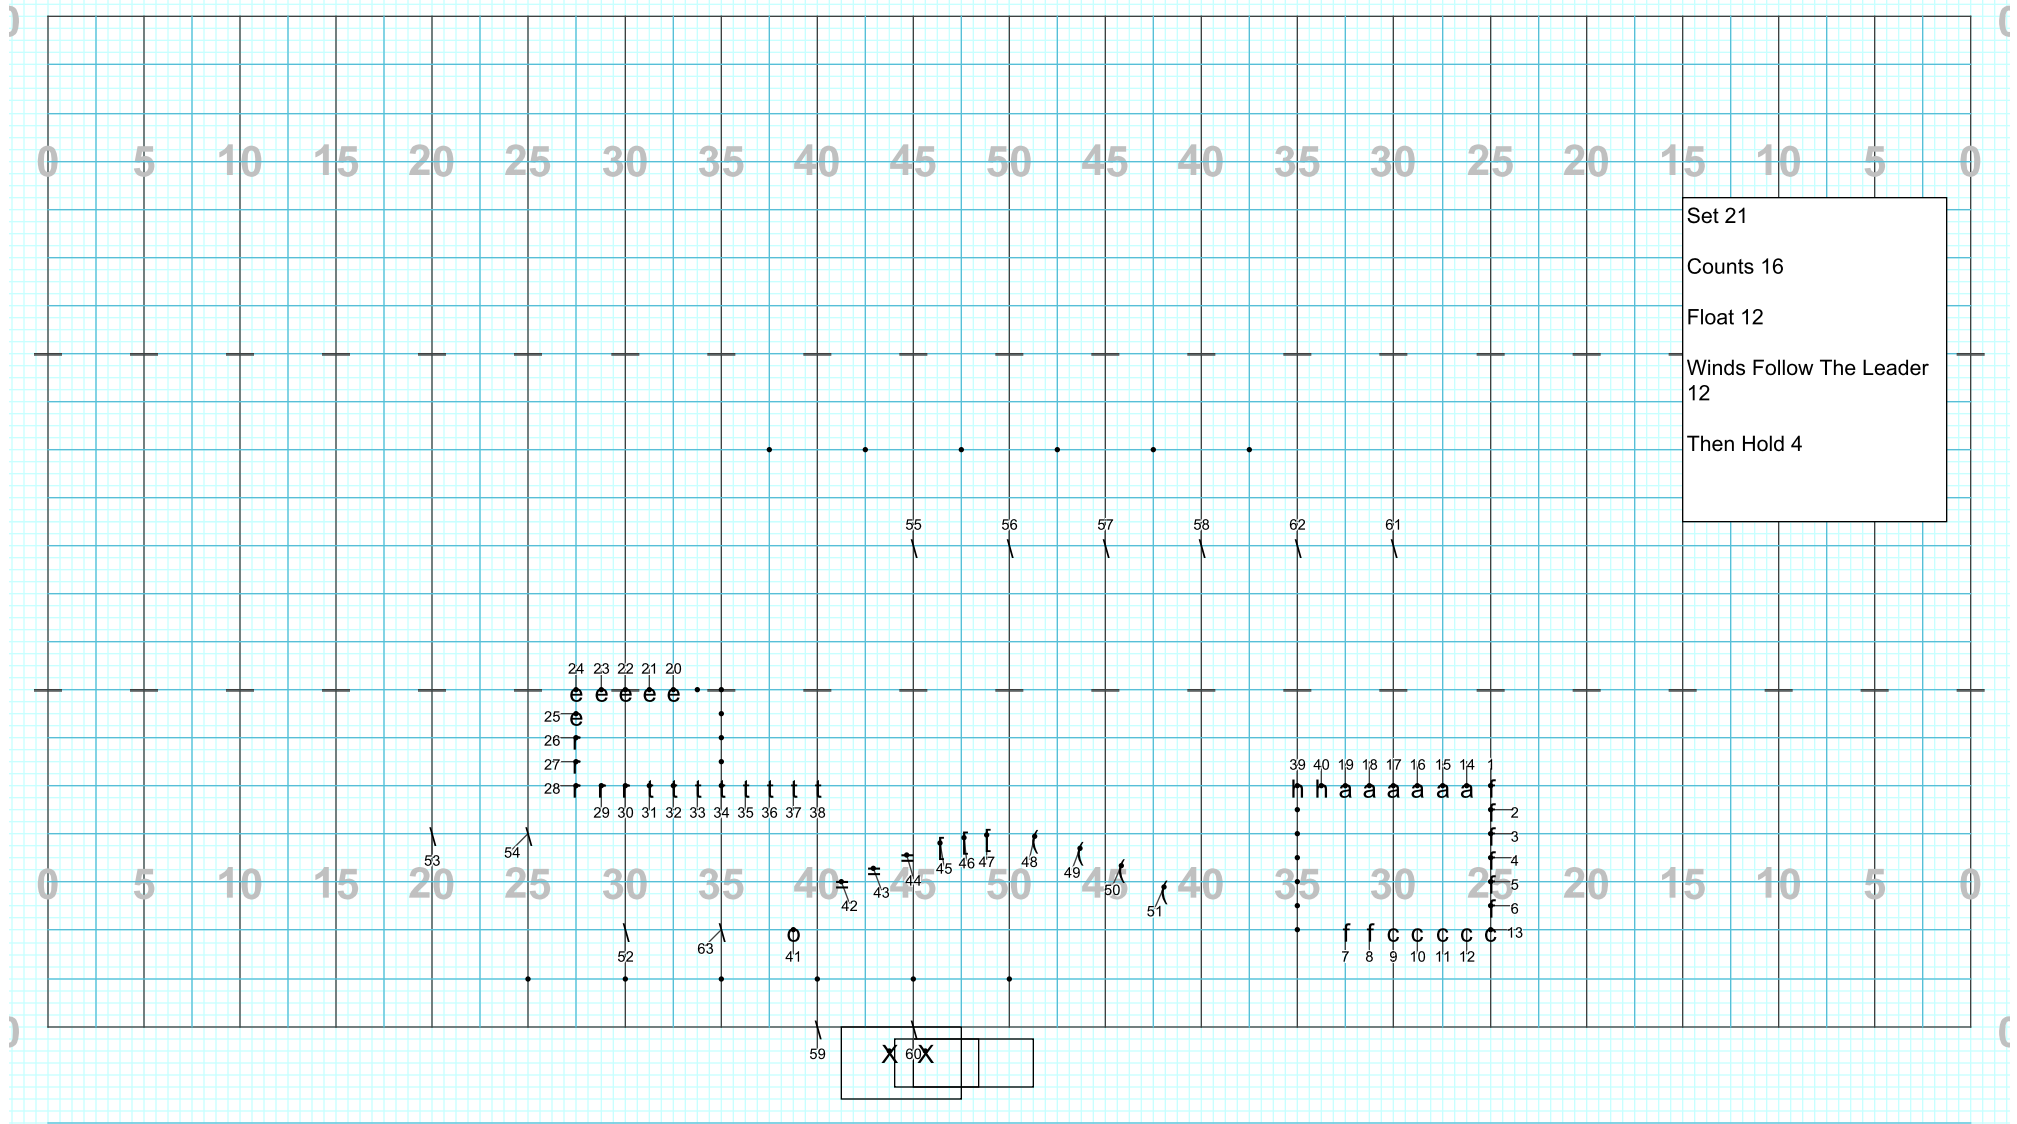

Set 18
Opening Set of Ffun

X X

Director Viewpoint

Set 20
Counts 16
Float 16

Director Viewpoint

Director Viewpoint

Director Viewpoint

Director Viewpoint

Director Viewpoint

Director Viewpoint

Director Viewpoint

Director Viewpoint

Director Viewpoint