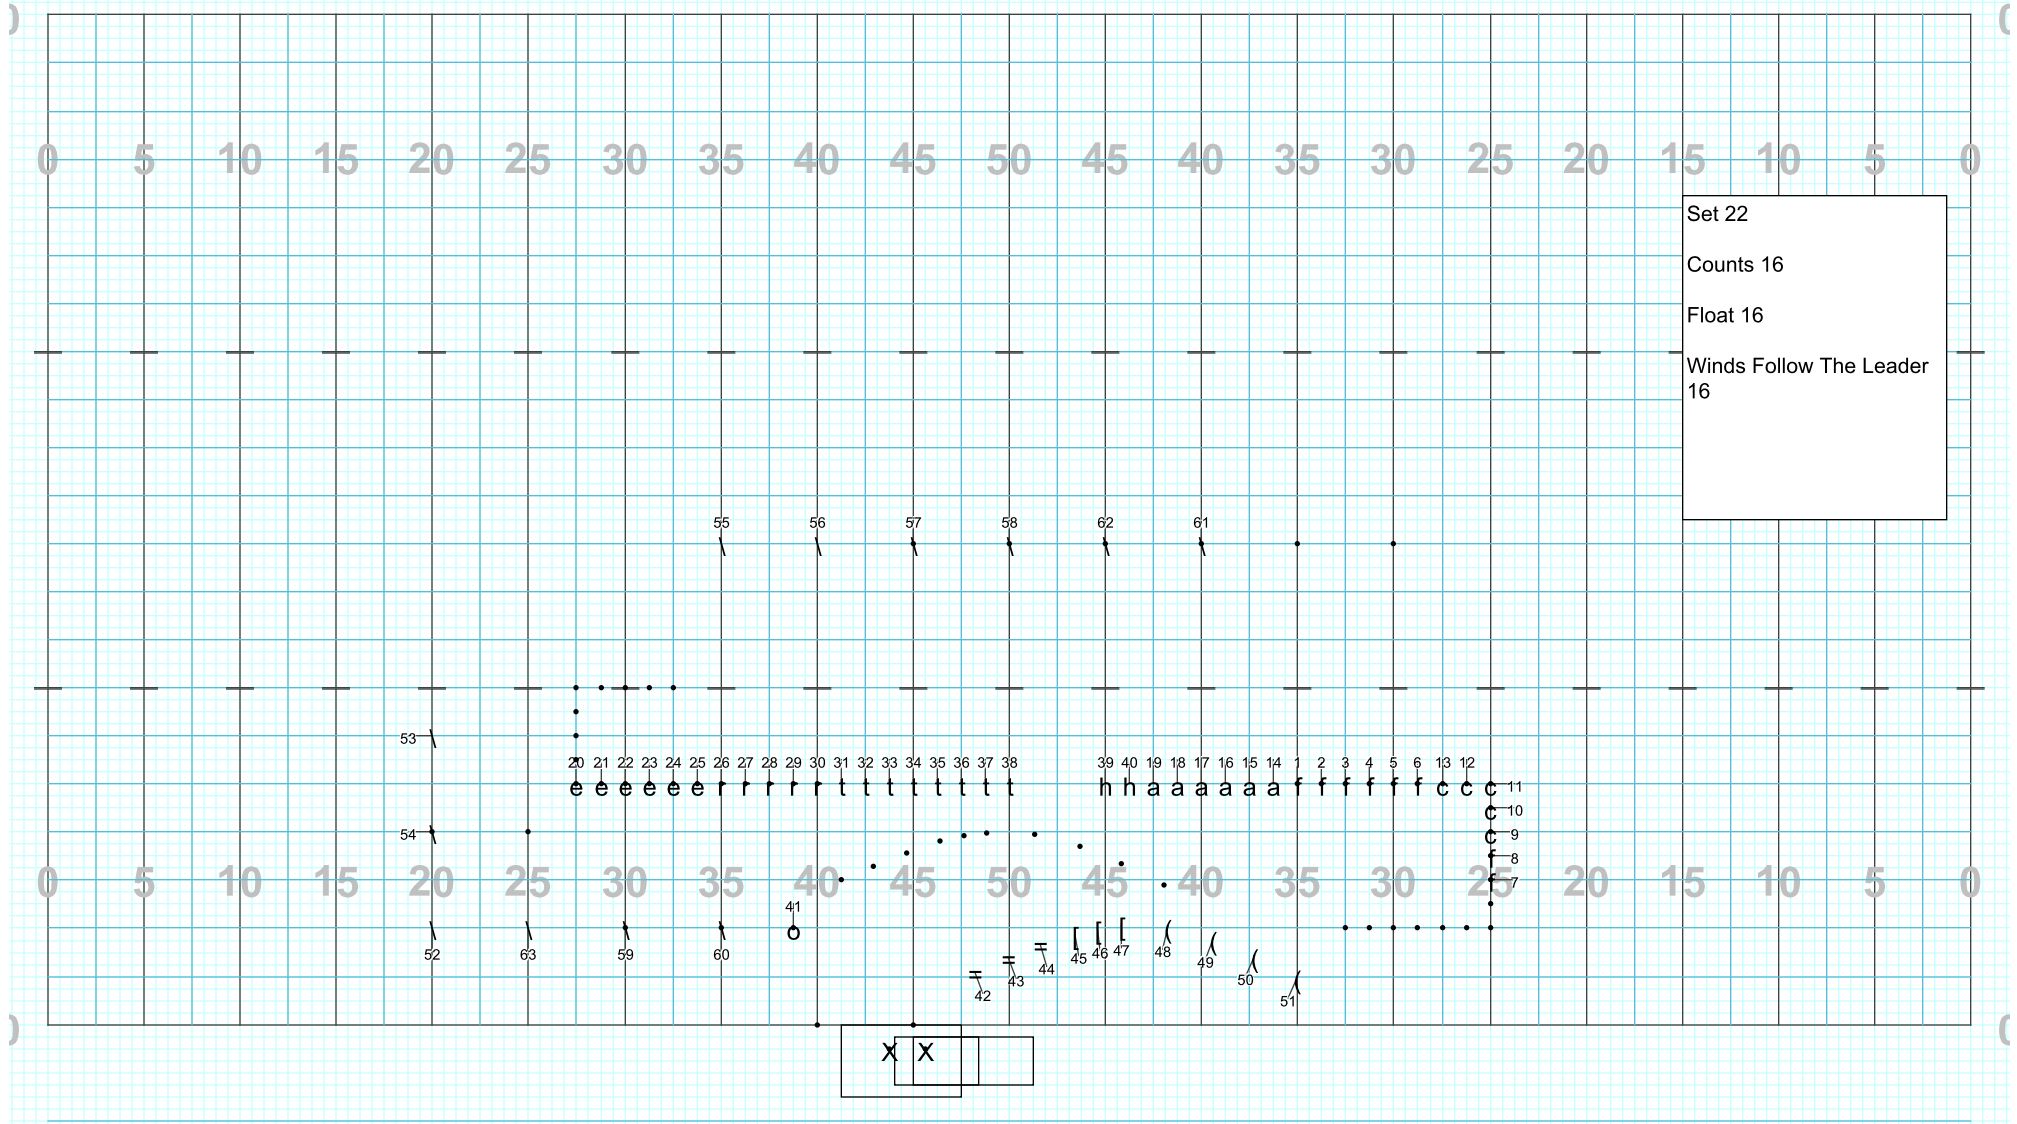

Set 18
Opening Set of Ffun

X X

Director Viewpoint

Set 20
Counts 16
Float 16

Director Viewpoint

Director Viewpoint

Director Viewpoint

Director Viewpoint

Director Viewpoint

Director Viewpoint

Director Viewpoint

Director Viewpoint

Director Viewpoint