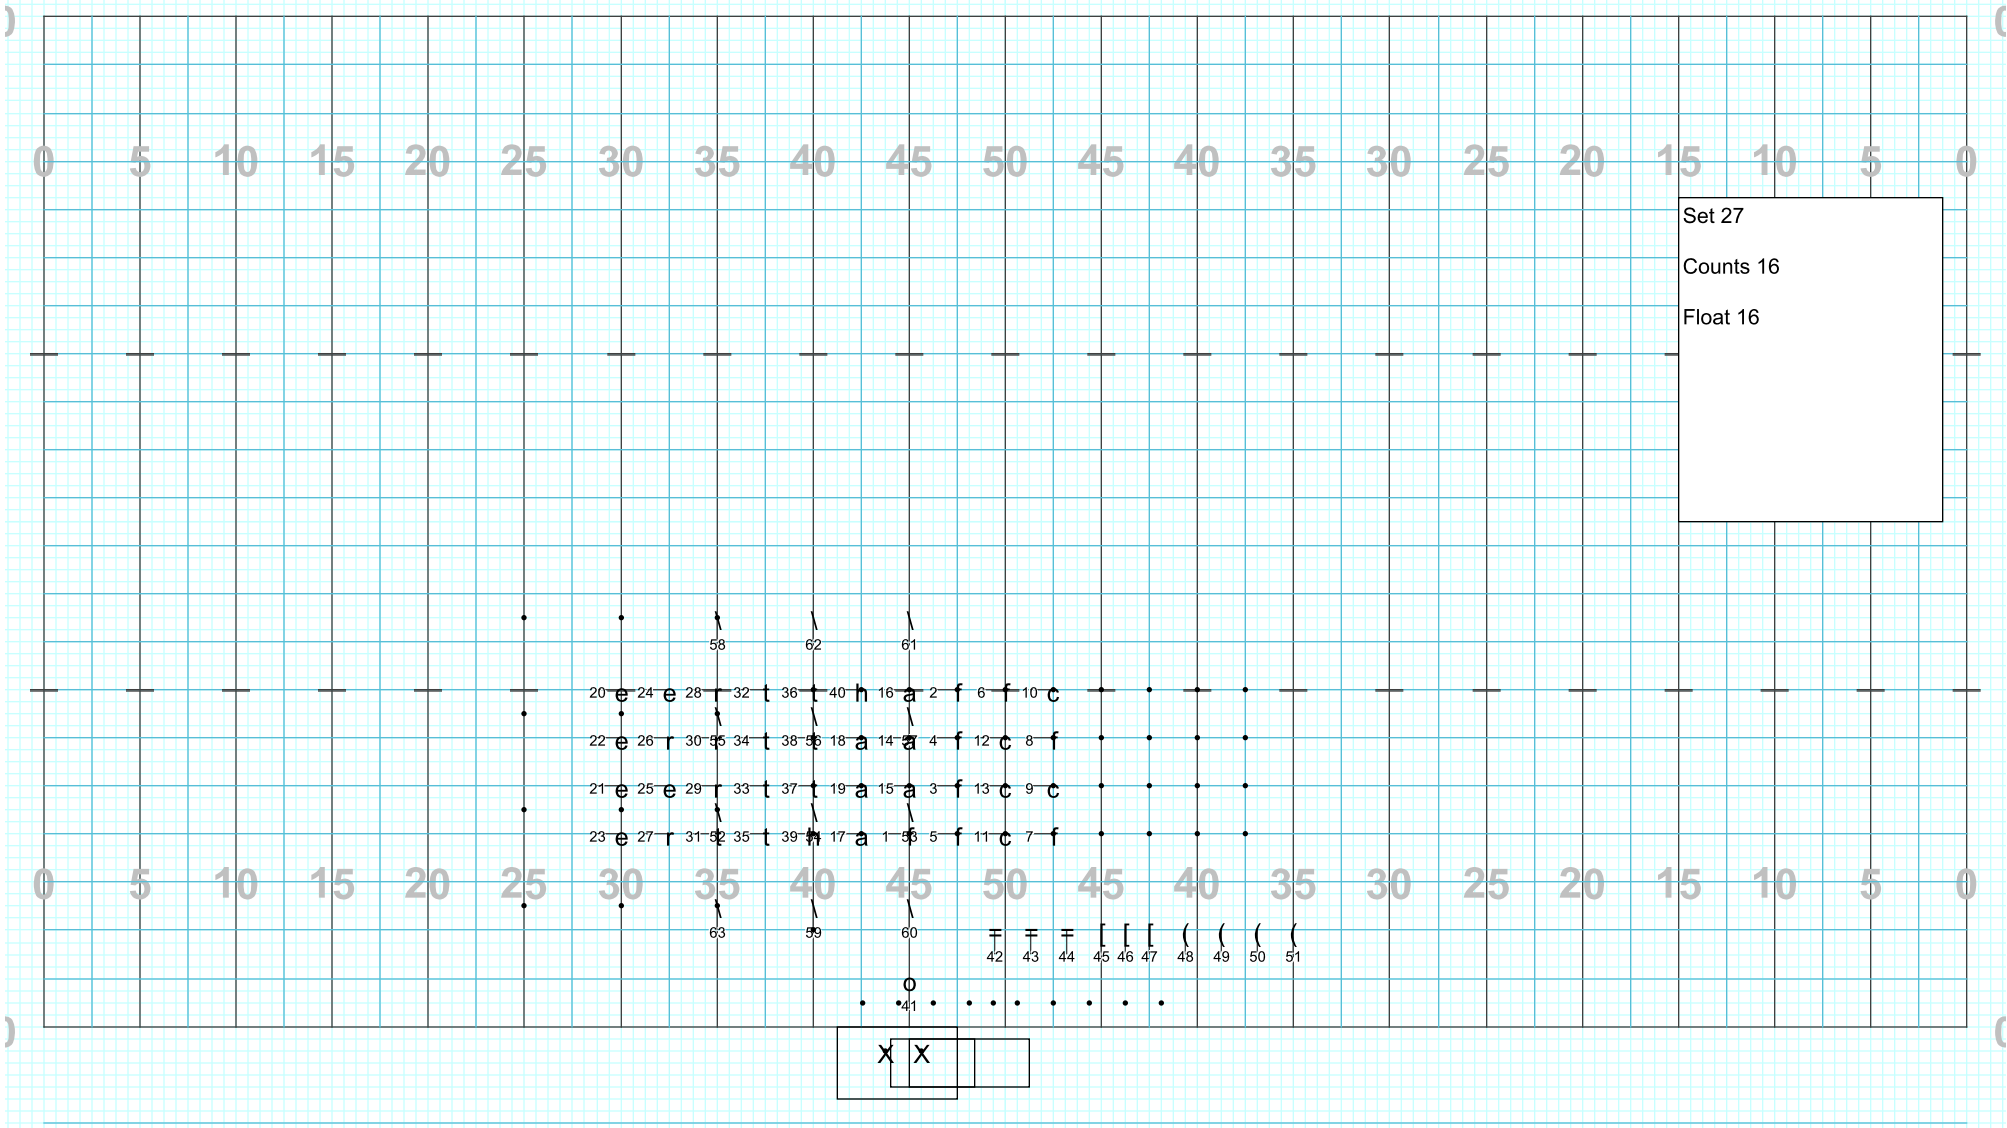

Set 18
Opening Set of Ffun

X X

Director Viewpoint

Set 20
Counts 16
Float 16

Director Viewpoint

Director Viewpoint

Director Viewpoint

Director Viewpoint

Director Viewpoint

Director Viewpoint

Director Viewpoint

Director Viewpoint

Director Viewpoint