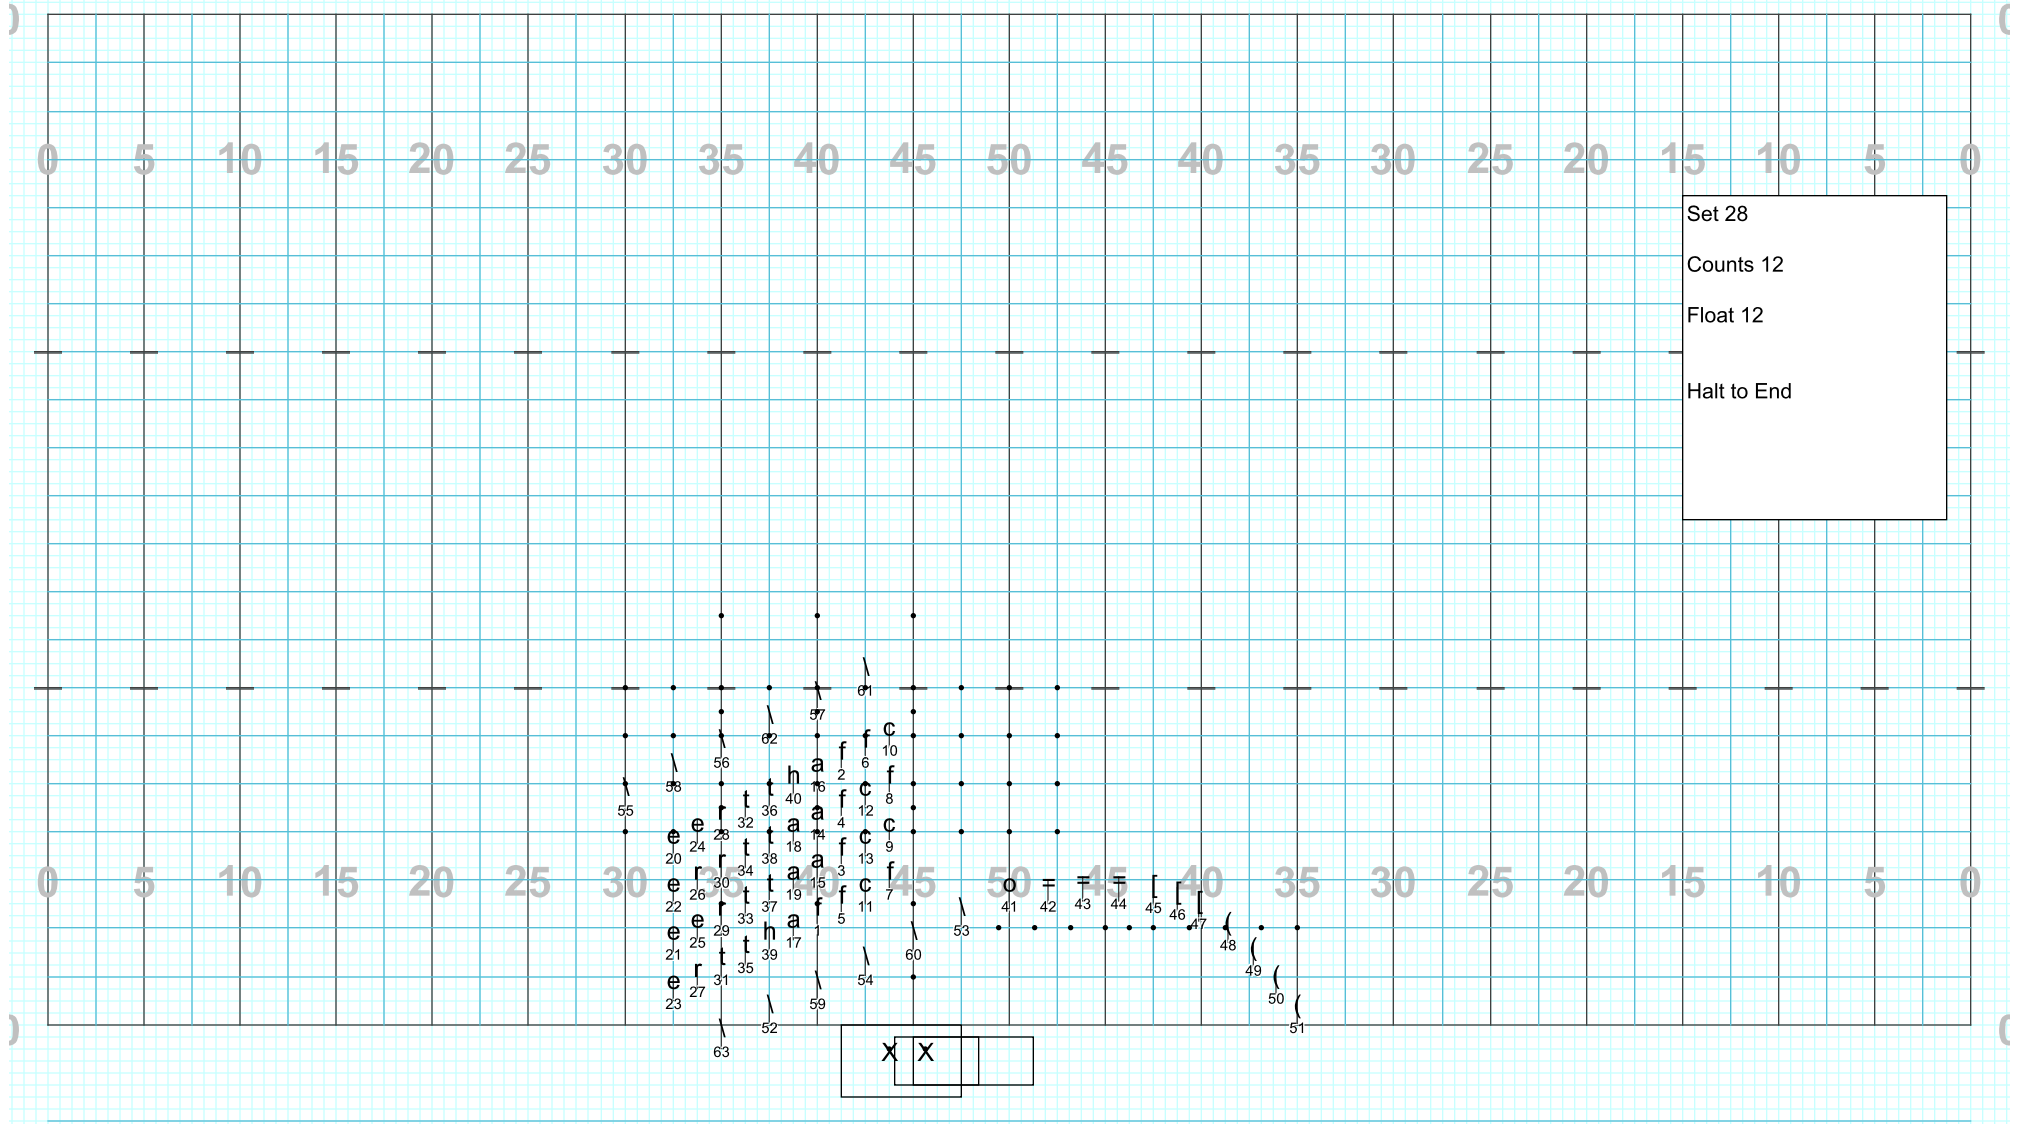

Set 18
Opening Set of Ffun

X X

Director Viewpoint

Set 20
Counts 16
Float 16

Director Viewpoint

Director Viewpoint

Director Viewpoint

Director Viewpoint

Director Viewpoint

Director Viewpoint

Director Viewpoint

Director Viewpoint

Director Viewpoint