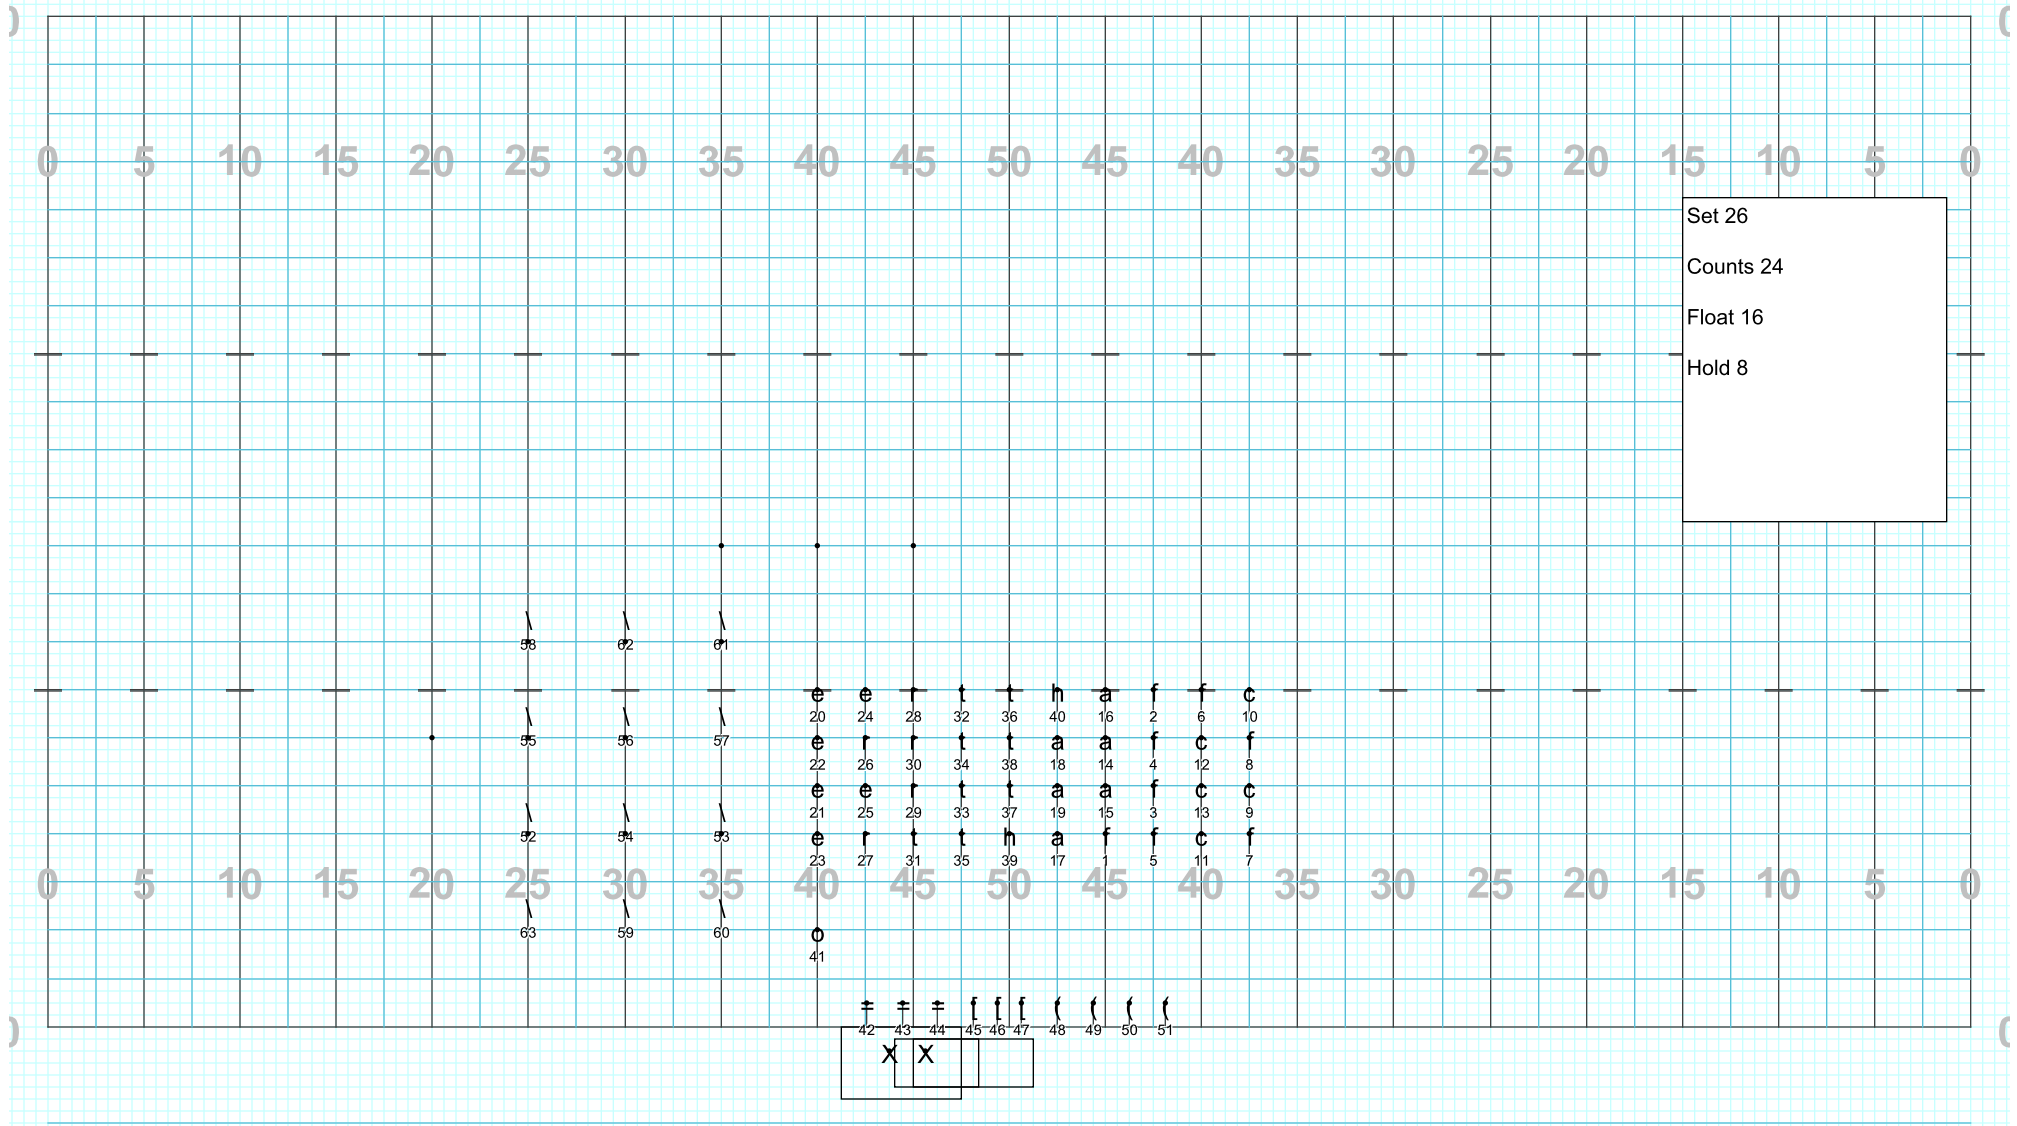

Set 18
Opening Set of Ffun

X X

Director Viewpoint

Set 20
Counts 16
Float 16

Director Viewpoint

Director Viewpoint

Director Viewpoint

Director Viewpoint

Director Viewpoint

Director Viewpoint

Director Viewpoint

Director Viewpoint

Director Viewpoint