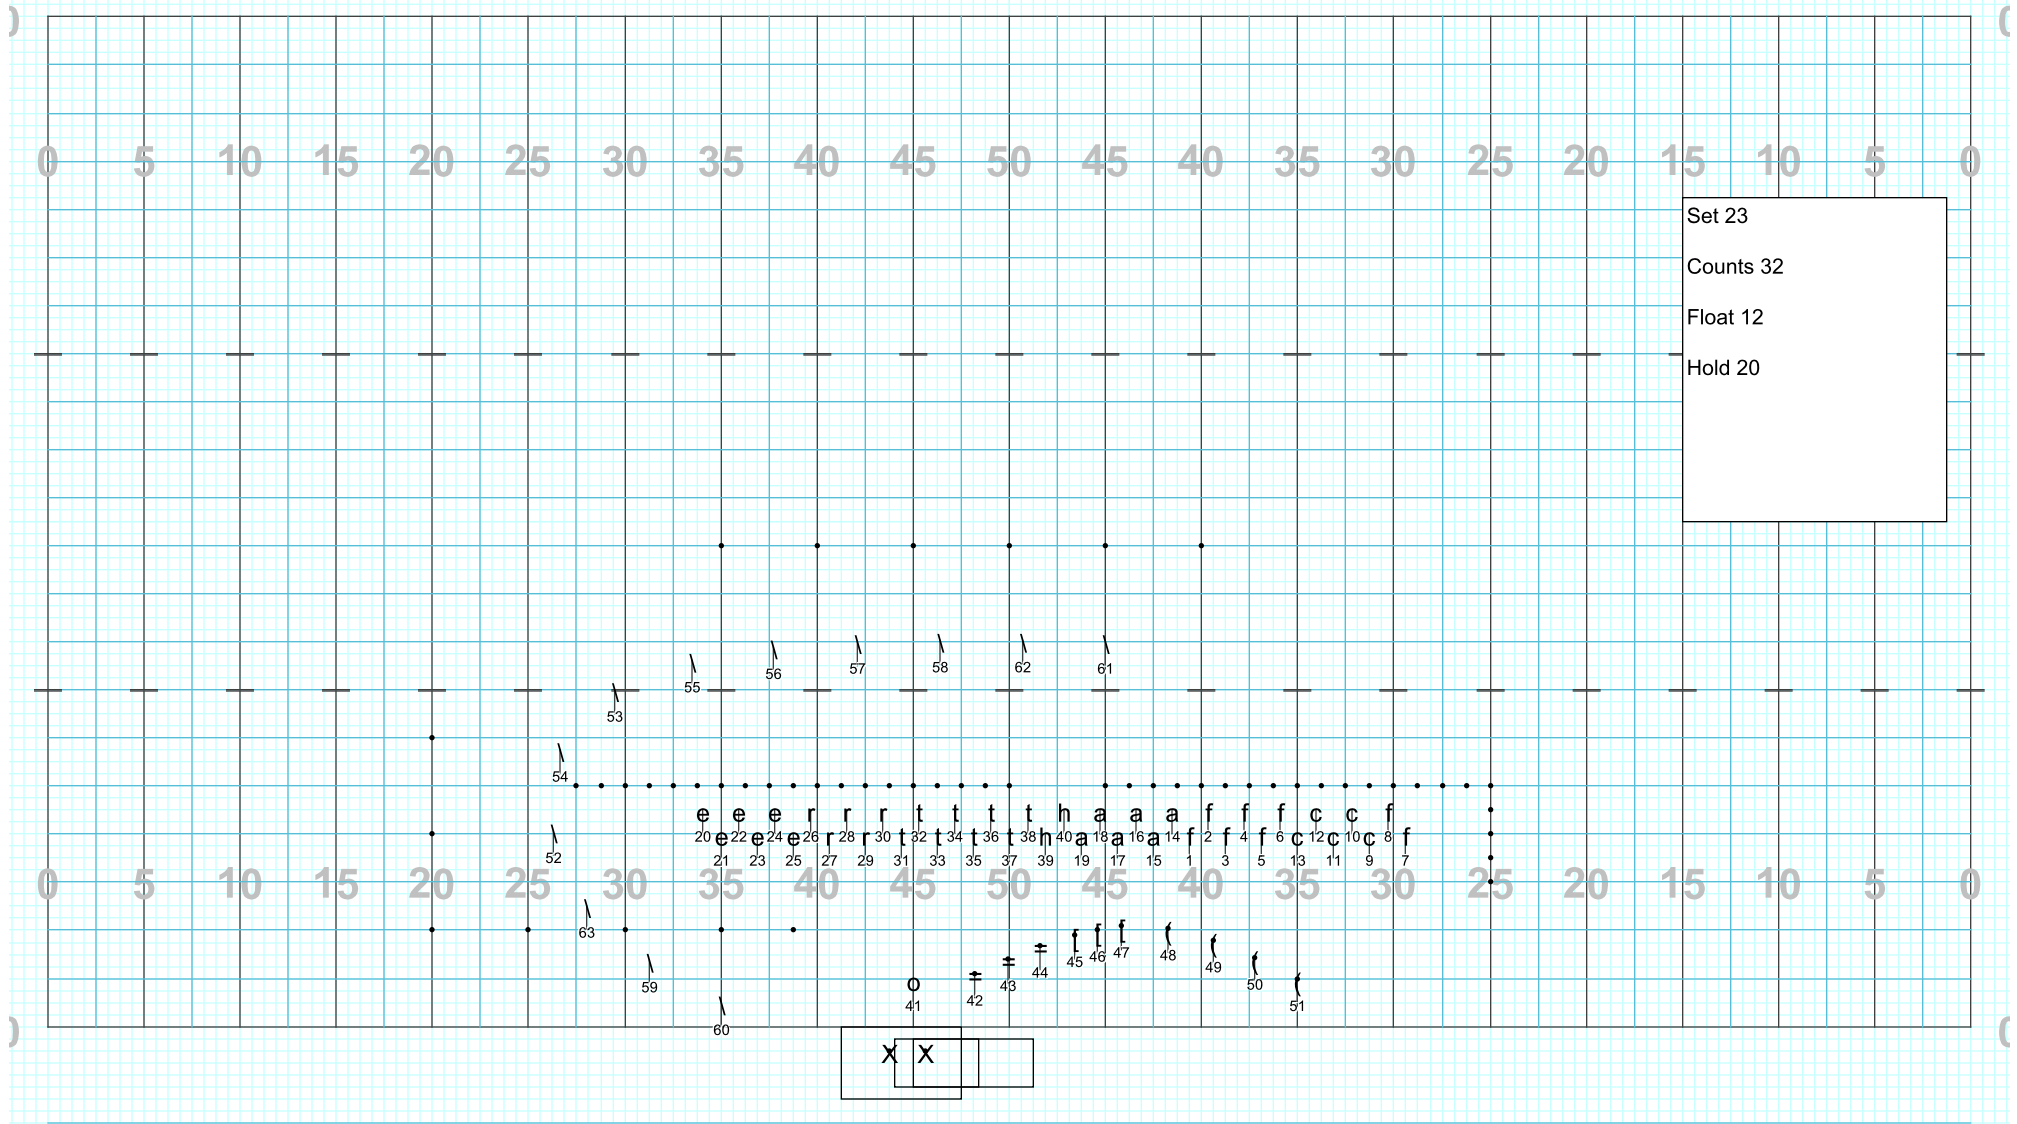

Set 18
Opening Set of Ffun

X X

Director Viewpoint

Set 20
Counts 16
Float 16

Director Viewpoint

Director Viewpoint

Director Viewpoint

Director Viewpoint

Director Viewpoint

Director Viewpoint

Director Viewpoint

Director Viewpoint

Director Viewpoint