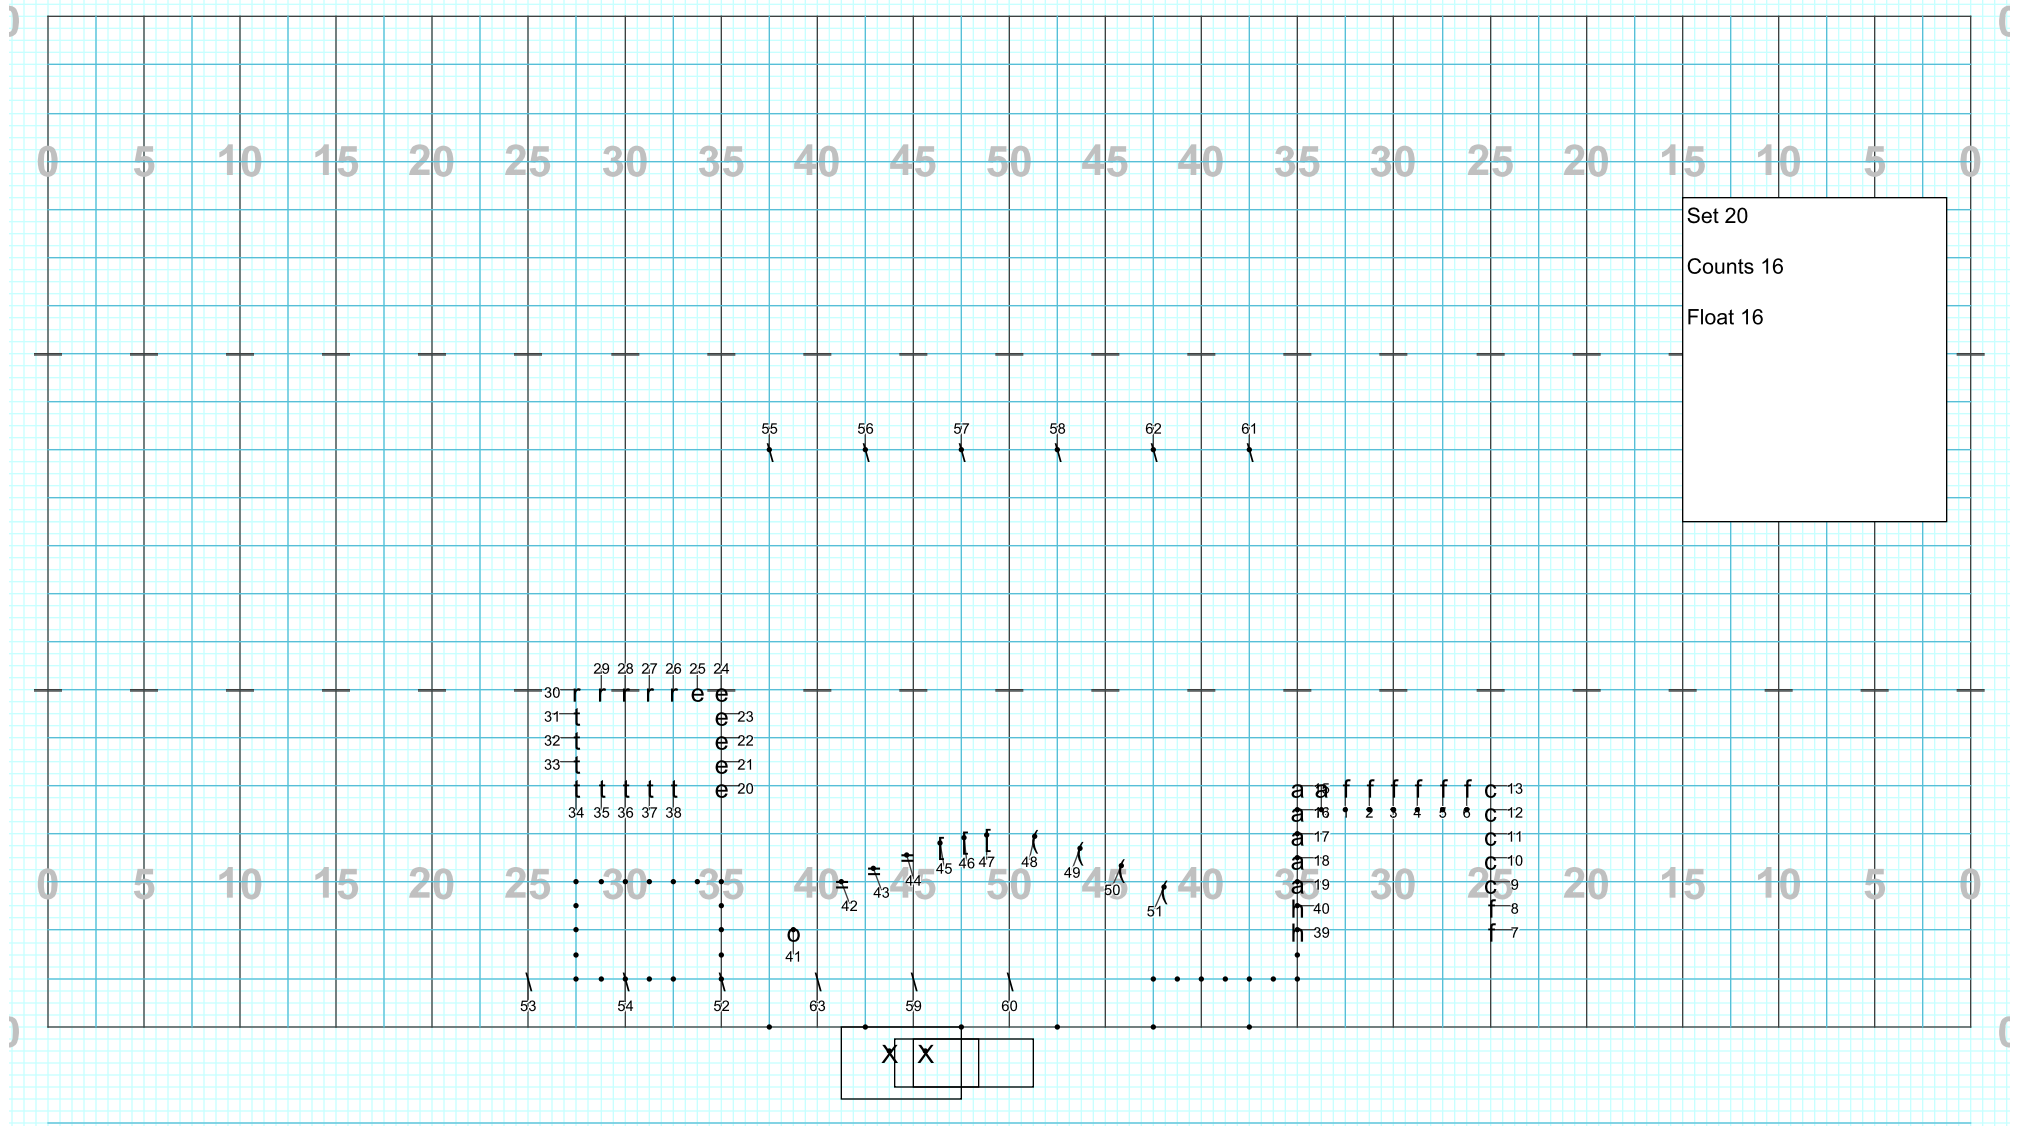

Set 18
Opening Set of Ffun

X X

Director Viewpoint

Set 20
Counts 16
Float 16

Director Viewpoint

Director Viewpoint

Director Viewpoint

Director Viewpoint

Director Viewpoint

Director Viewpoint

Director Viewpoint

Director Viewpoint

Director Viewpoint