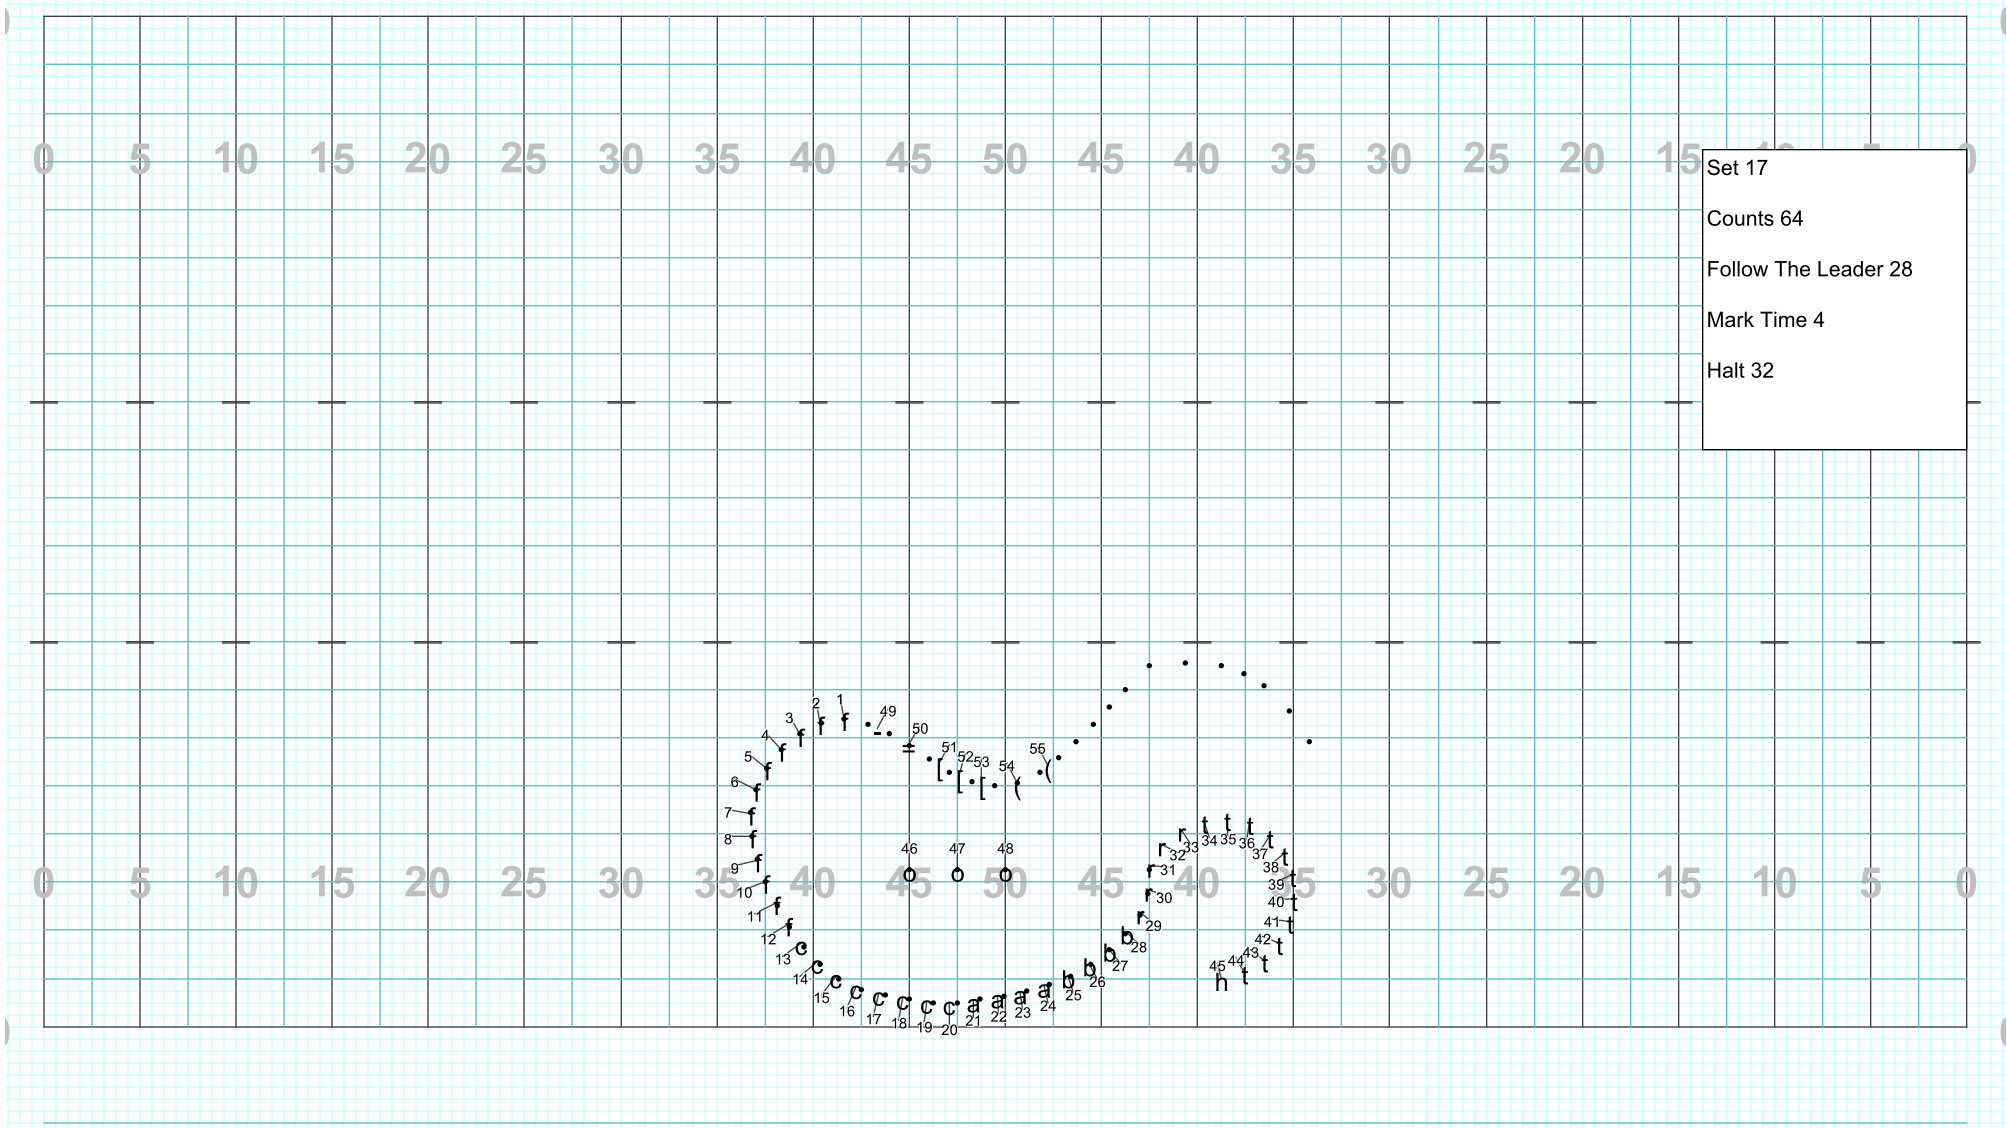

Set 14
Counts 40
Float 8
All except 2 soloists kneel
24
Then stand 4 and
Mark Time 4

Director Viewpoint

Director Viewpoint

2013 Nueces Canyon Panther Band
Freddy Falcon, Director
Drill Design by Terry Williams
Jericho Show Design

Director Viewpoint

Set 17
Counts 64
Follow The Leader 28
Mark Time 4
Halt 32

Director Viewpoint

Set 19
Counts 48
Float 16
Trumpets and Horn Float
12 and kneel 4
All Halt 32

Director Viewpoint

Director Viewpoint

2013 Nueces Canyon Panther Band
 Freddy Falcon, Director
 Drill Design by Terry Williams
 Jericho Show Design