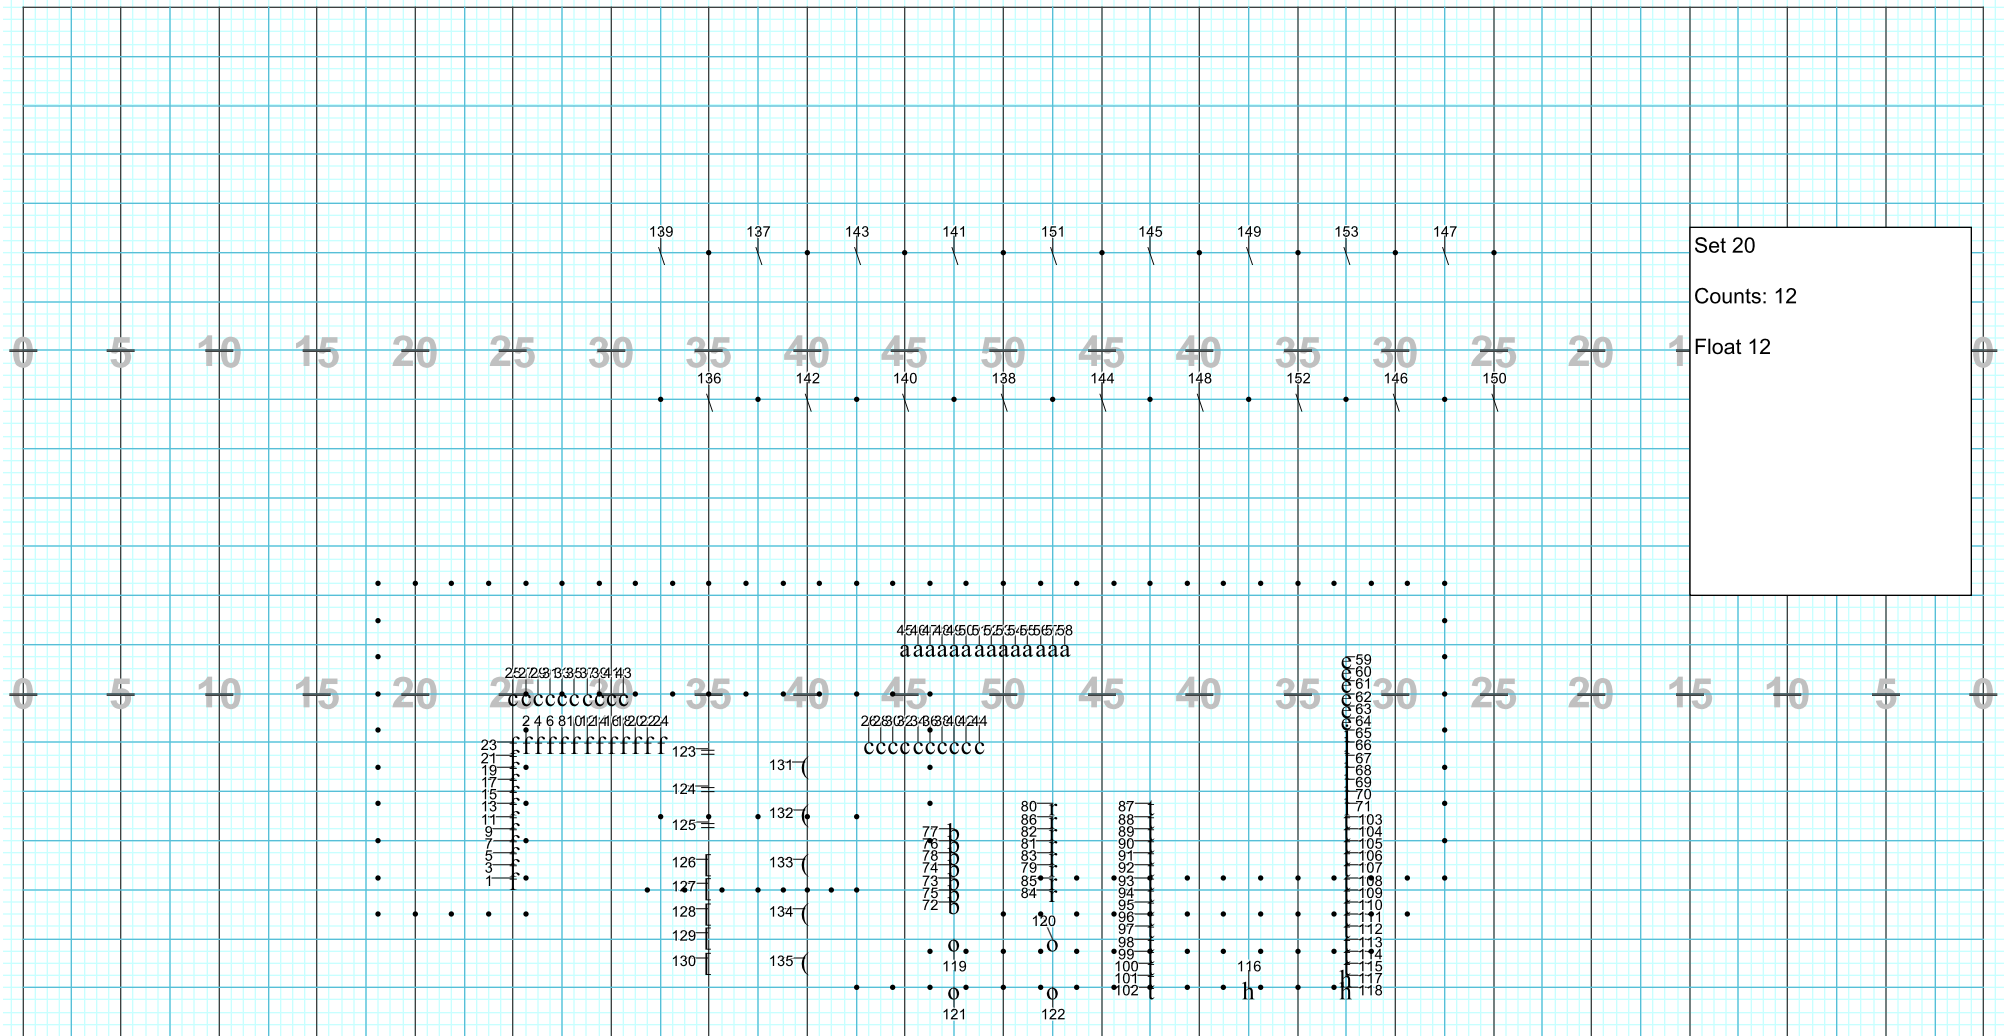

Set 19
Opening Set Part 2

Director Viewpoint

Director Viewpoint

Director Viewpoint

2013 Lexington High School Band
Chad Scharff, Director
Drill Design by Terry Williams
Jericho Show Design
www.jerichoshowdesign.com

Director Viewpoint

Director Viewpoint

Director Viewpoint

Set 25
Counts 44
Follow The Leader 16
Halt 28

Director Viewpoint

Director Viewpoint

Director Viewpoint

Director Viewpoint