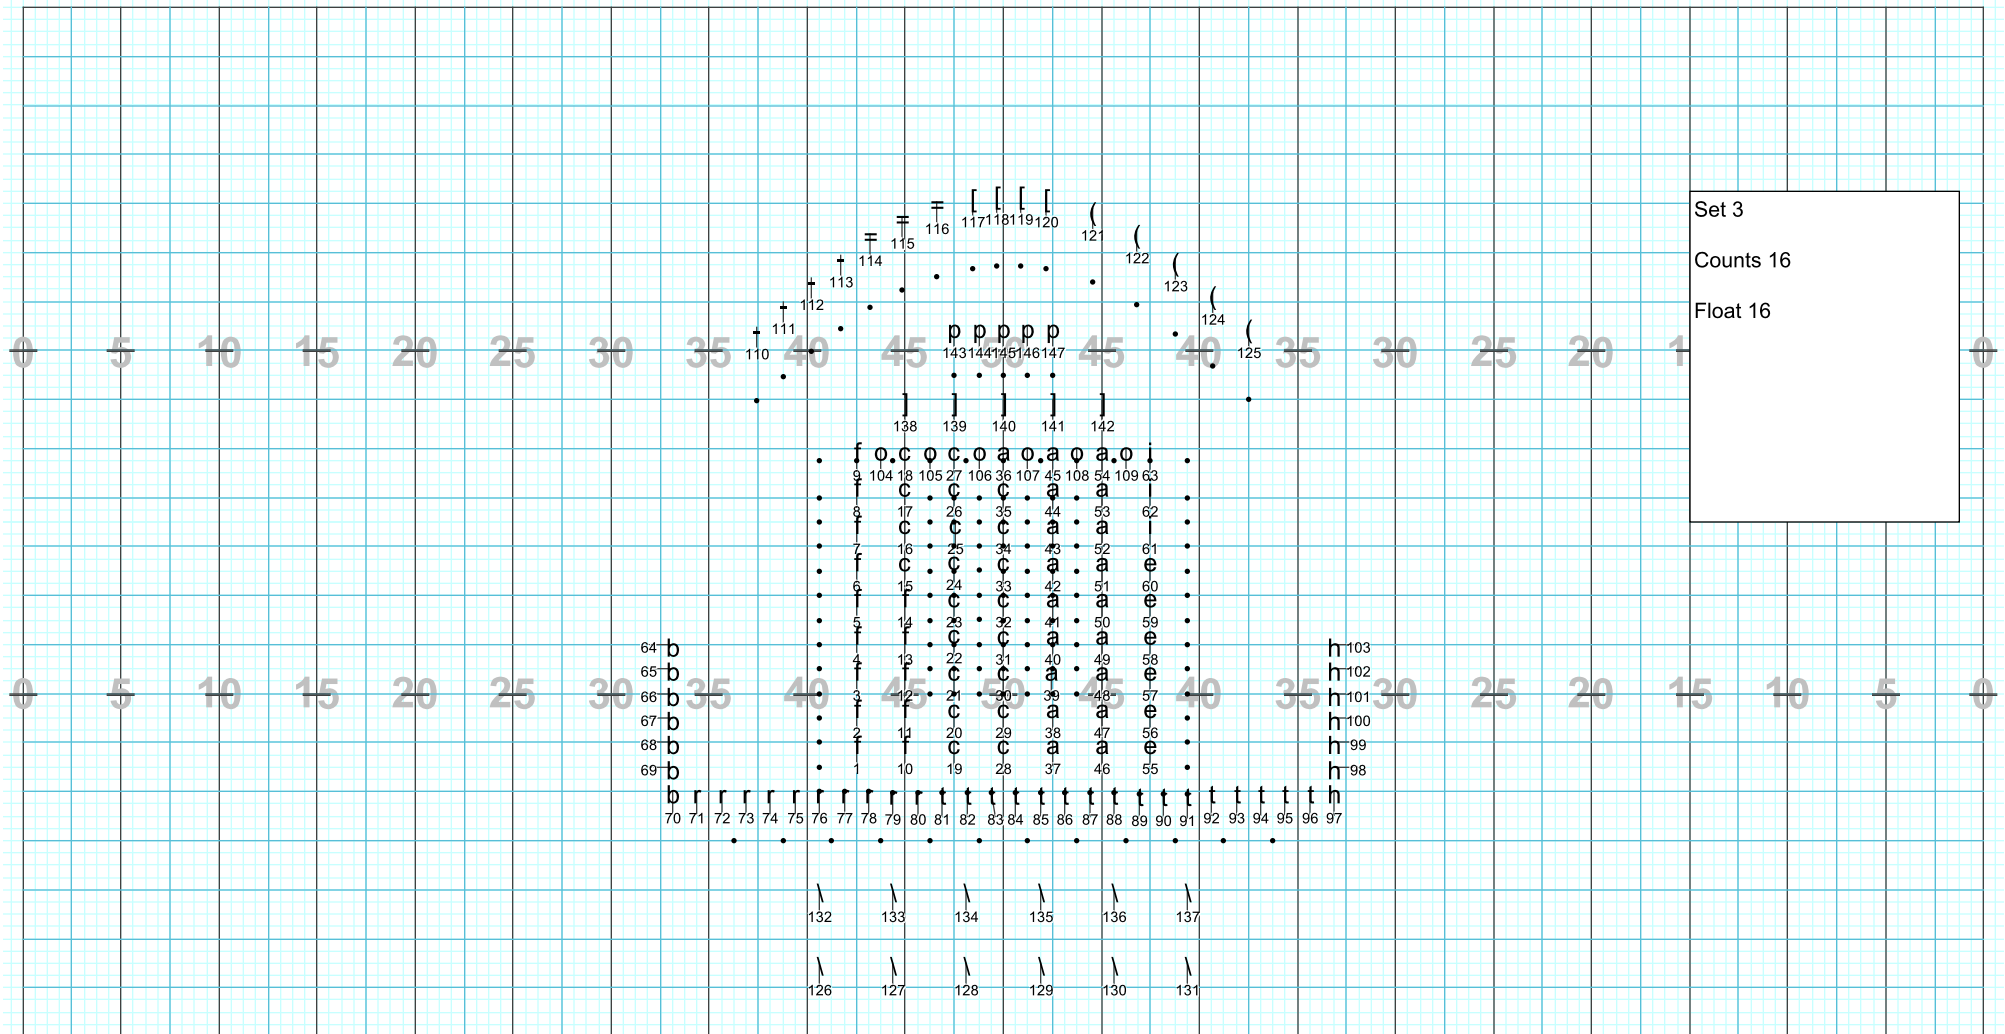

Director Viewpoint

Director Viewpoint

Director Viewpoint

Director Viewpoint

Director Viewpoint

Director Viewpoint

Director Viewpoint

Director Viewpoint

2013 Jefferson High School Marching Band

J. P. Lynch, Director

Drill Design by Terry Williams

Jericho Show Design

www.jerichoshowdesign.com

Director Viewpoint

Director Viewpoint

2013 Jefferson High School Marching Band
J. P. Lynch, Director
Drill Design by Terry Williams
Jericho Show Design
www.jerichoshowdesign.com

Director Viewpoint

2013 Jefferson High School Marching Band
J. P. Lynch, Director
Drill Design by Terry Williams
Jericho Show Design
www.jerichoshowdesign.com

Director Viewpoint

2013 Jefferson High School Marching Band

Director Viewpoint

Director Viewpoint