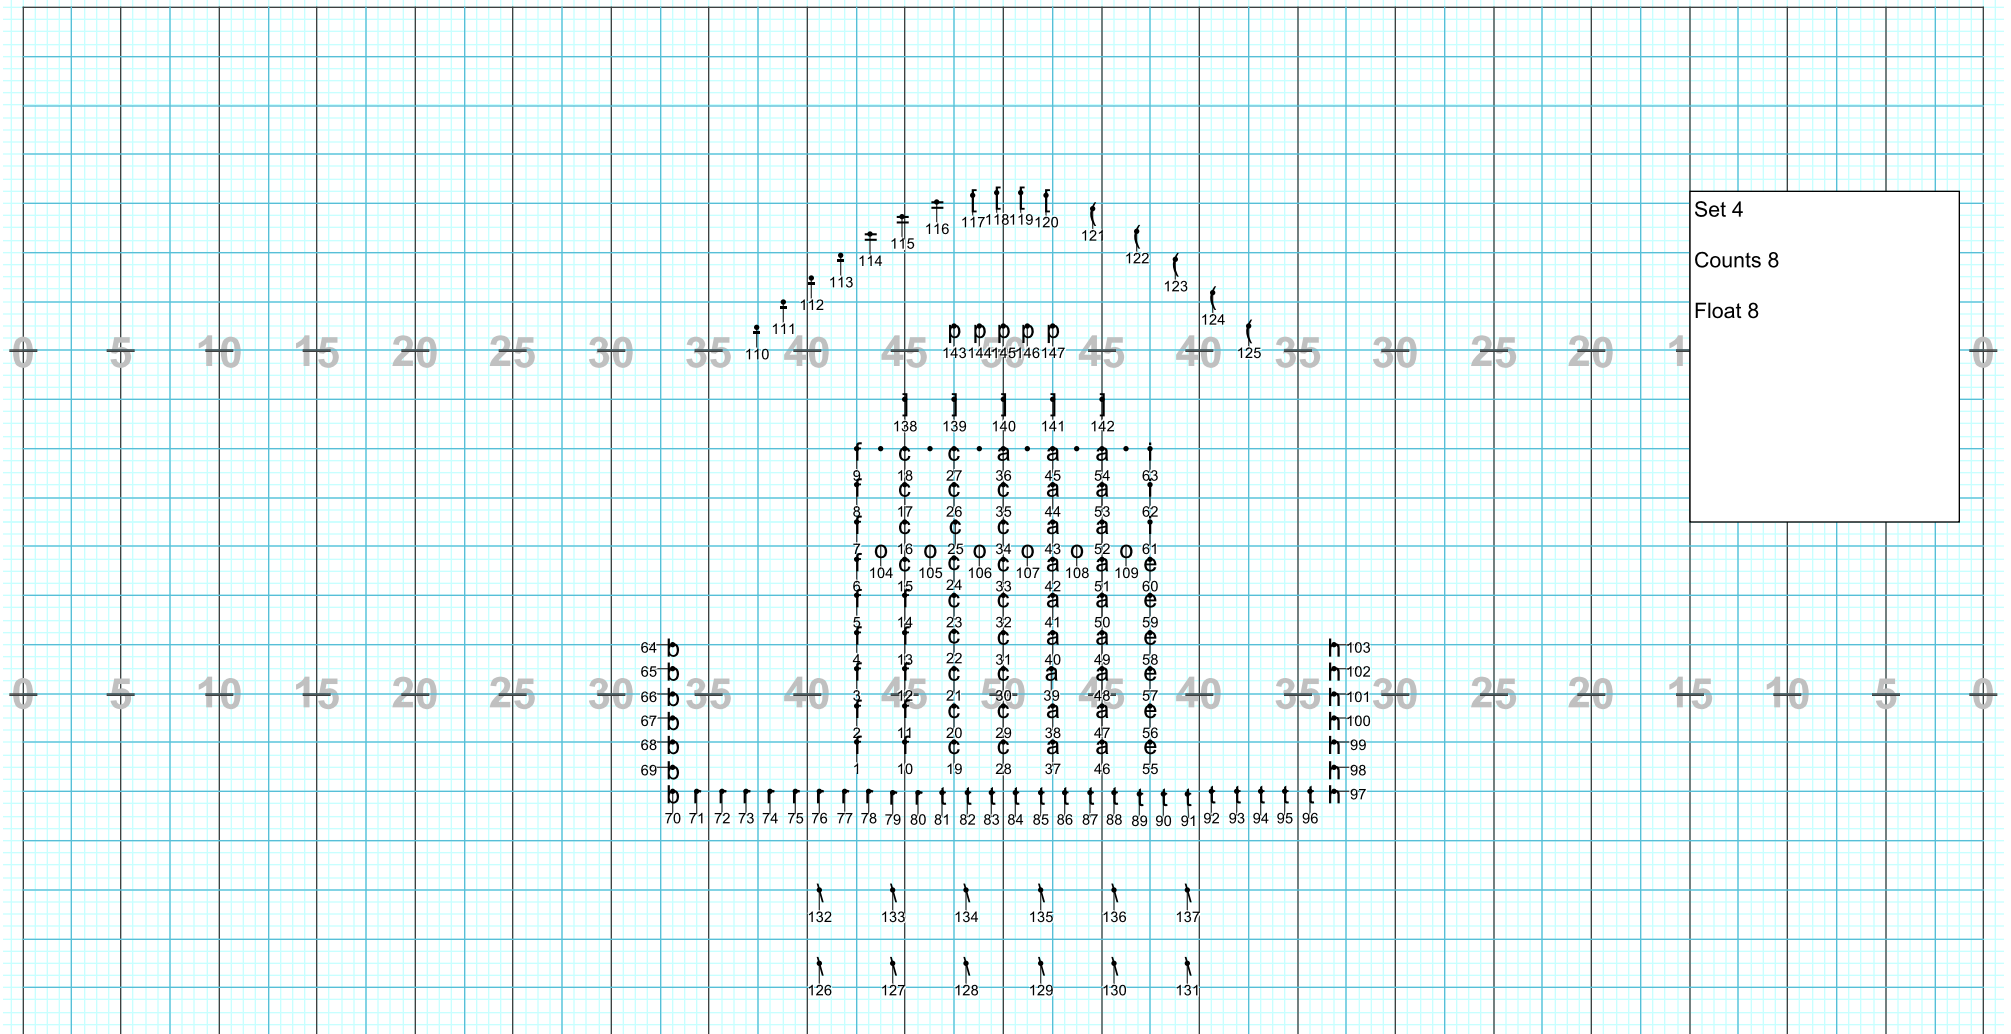

Director Viewpoint

Director Viewpoint

Director Viewpoint

Director Viewpoint

Director Viewpoint

Director Viewpoint

Director Viewpoint

Director Viewpoint

2013 Jefferson High School Marching Band

J. P. Lynch, Director

Drill Design by Terry Williams

Jericho Show Design

www.jerichoshowdesign.com

Director Viewpoint

Director Viewpoint

2013 Jefferson High School Marching Band
J. P. Lynch, Director
Drill Design by Terry Williams
Jericho Show Design
www.jerichoshowdesign.com

Director Viewpoint

Director Viewpoint