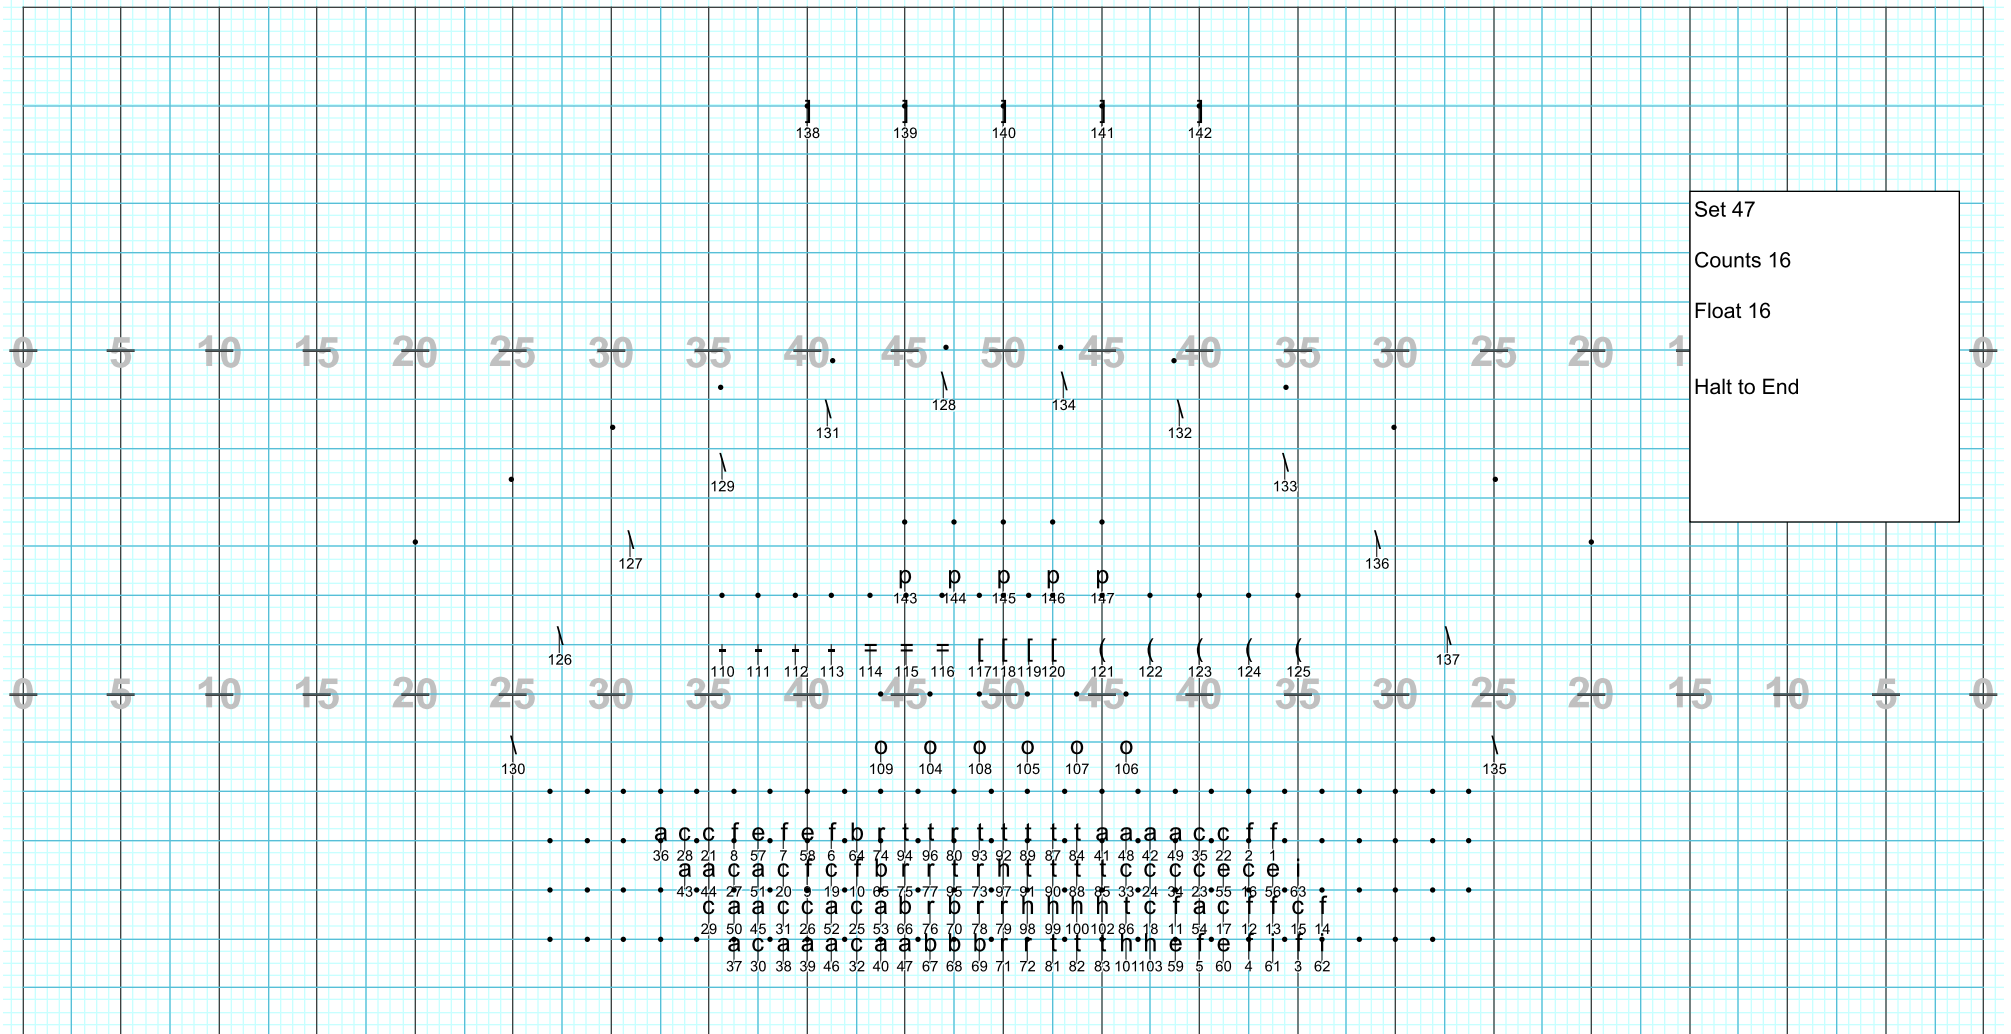

J. P. Lynch, Director

Drill Design by Terry Williams

Jericho Show Design

[www.jerichoshowdesign.com](http://www.jerichoshowdesign.com)

Director Viewpoint

Director Viewpoint

2013 Jefferson High School Marching Band  
 J. P. Lynch, Director  
 Drill Design by Terry Williams  
 Jericho Show Design  
 www.jerichoshowdesign.com