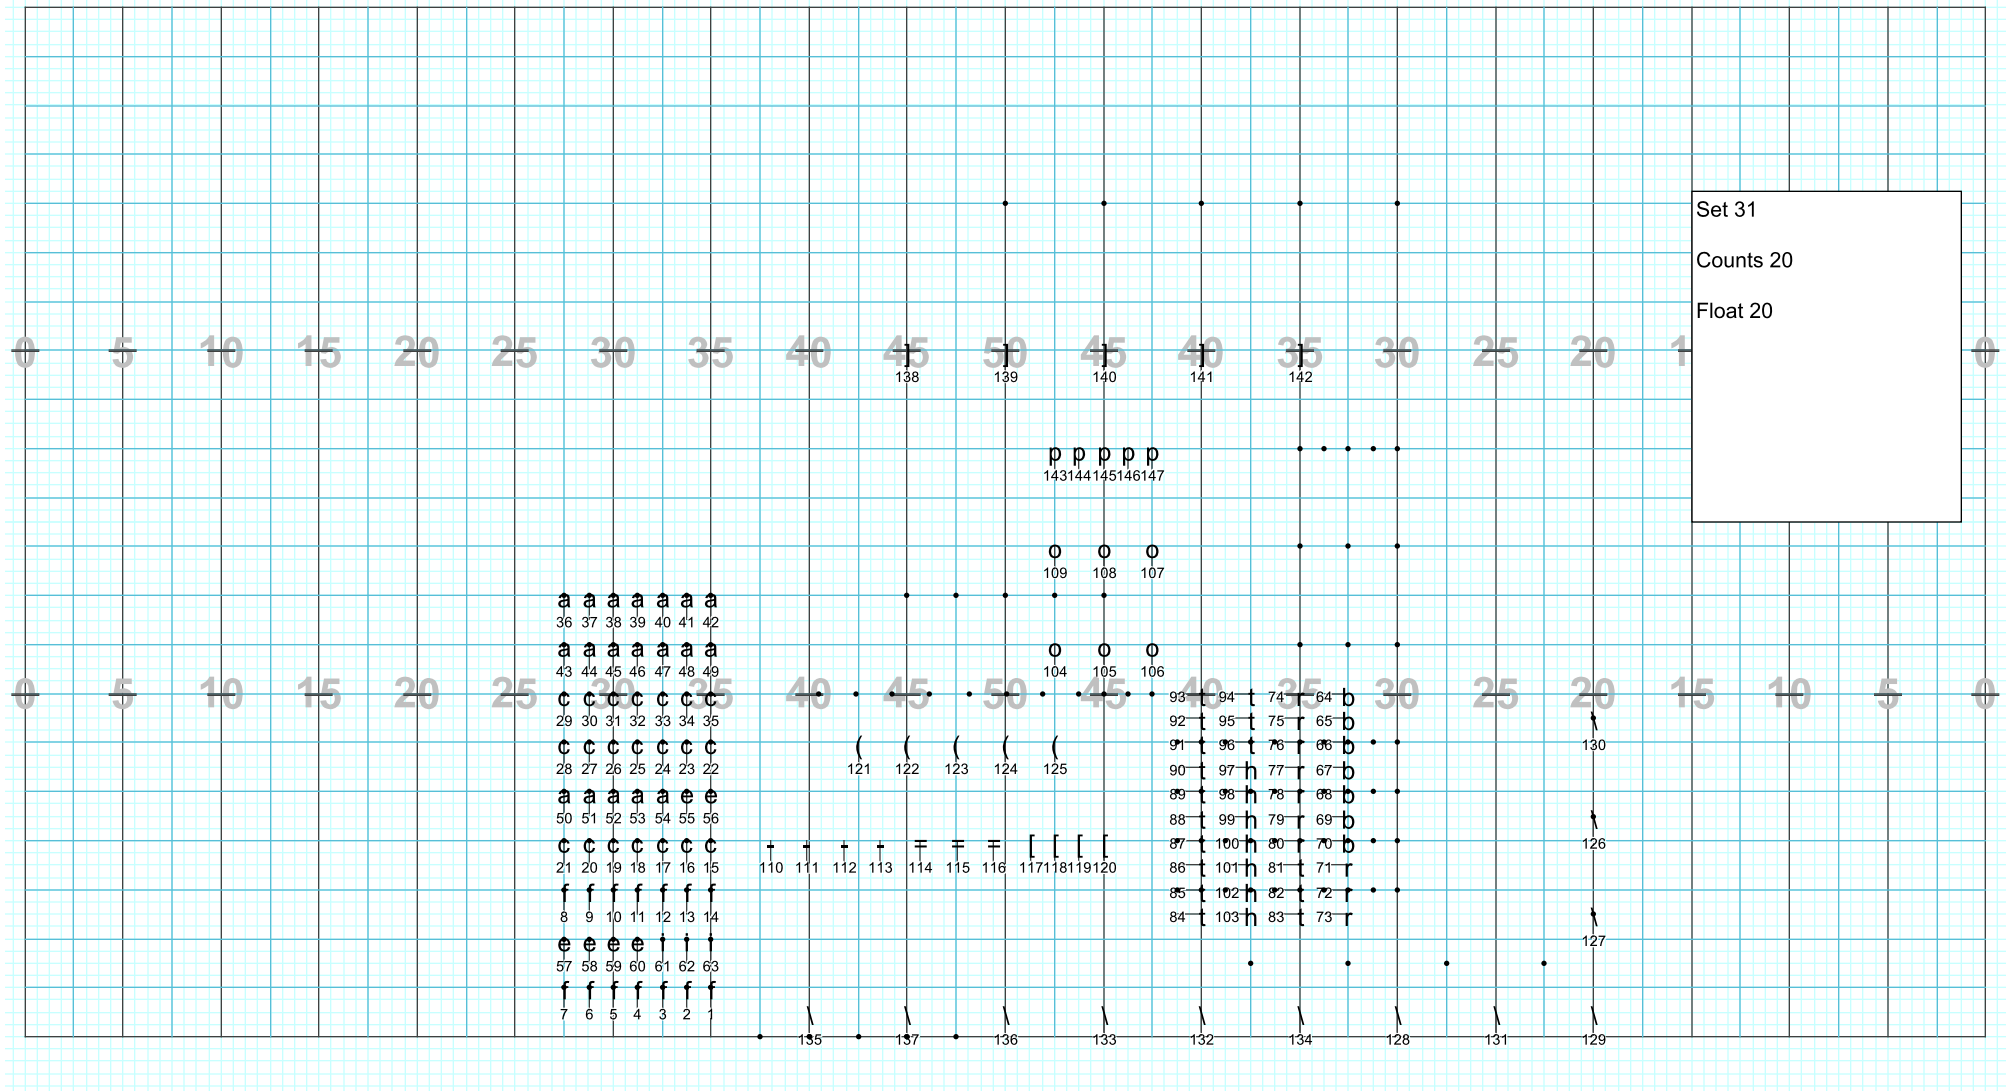

Director Viewpoint

2013 Jefferson High School Marching Band  
J. P. Lynch, Director  
Drill Design by Terry Williams  
Jericho Show Design  
www.jerichoshowdesign.com

Director Viewpoint

2013 Jefferson High School Marching Band  
 J. P. Lynch, Director  
 Drill Design by Terry Williams  
 Jericho Show Design  
 www.jerichoshowdesign.com

Director Viewpoint

2013 Jefferson High School Marching Band  
J. P. Lynch, Director  
Drill Design by Terry Williams  
Jericho Show Design  
www.jerichoshowdesign.com

Director Viewpoint

Director Viewpoint