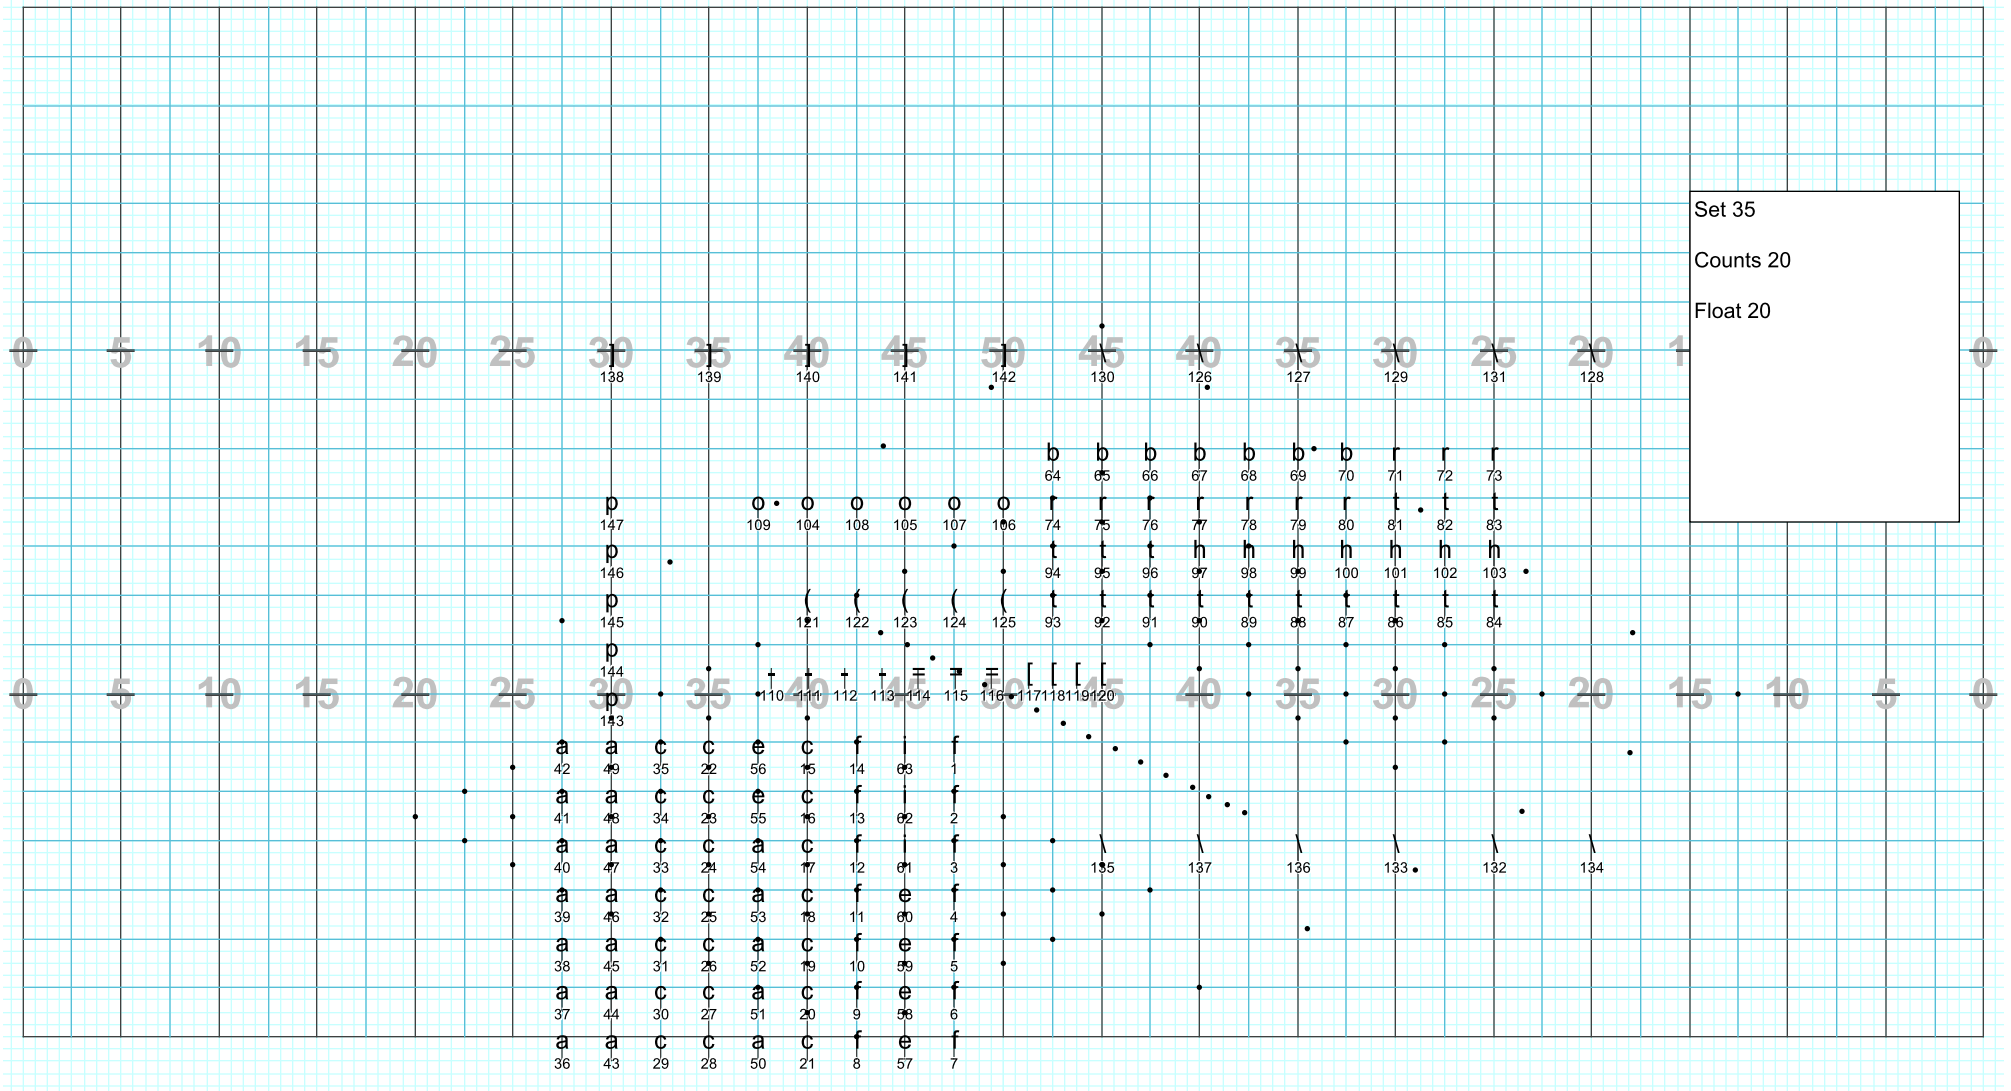

Director Viewpoint