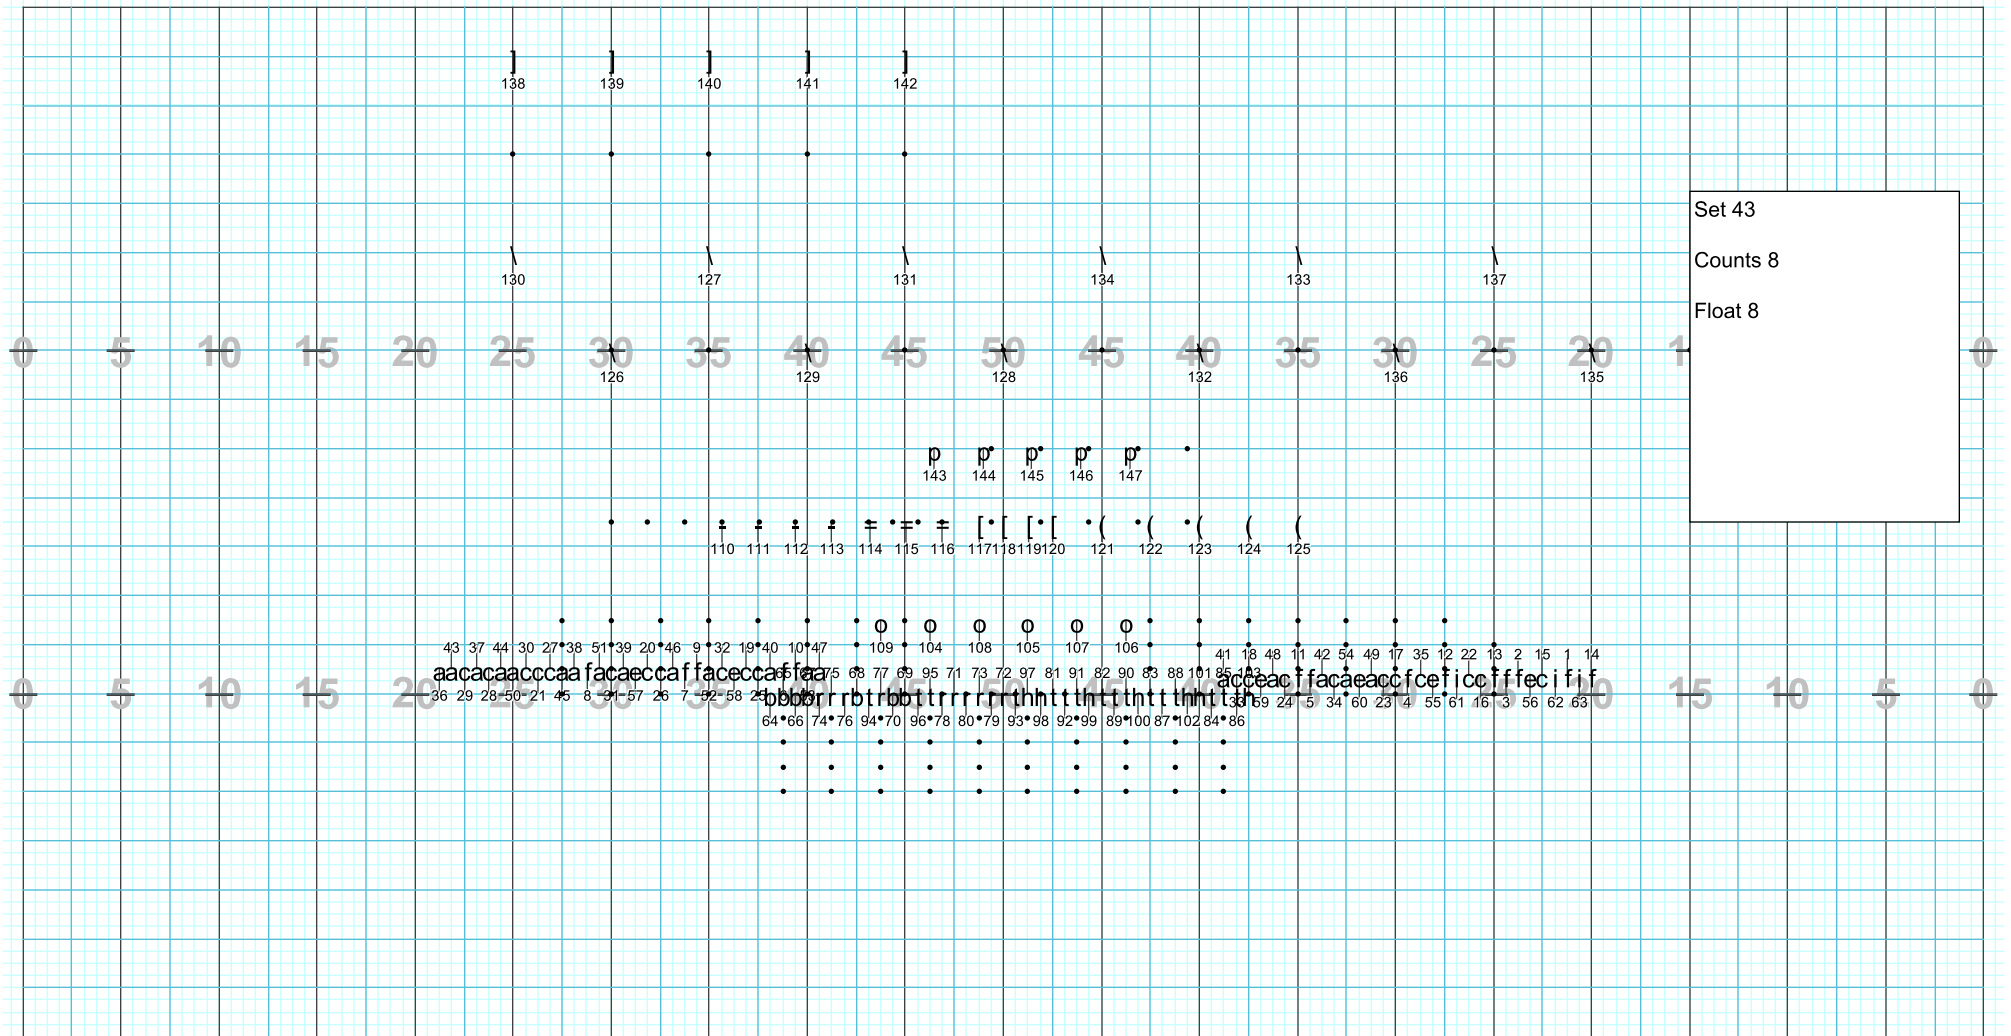

Director Viewpoint

Director Viewpoint

2013 Jefferson High School Marching Band
J. P. Lynch, Director
Drill Design by Terry Williams
Jericho Show Design
www.jerichoshowdesign.com