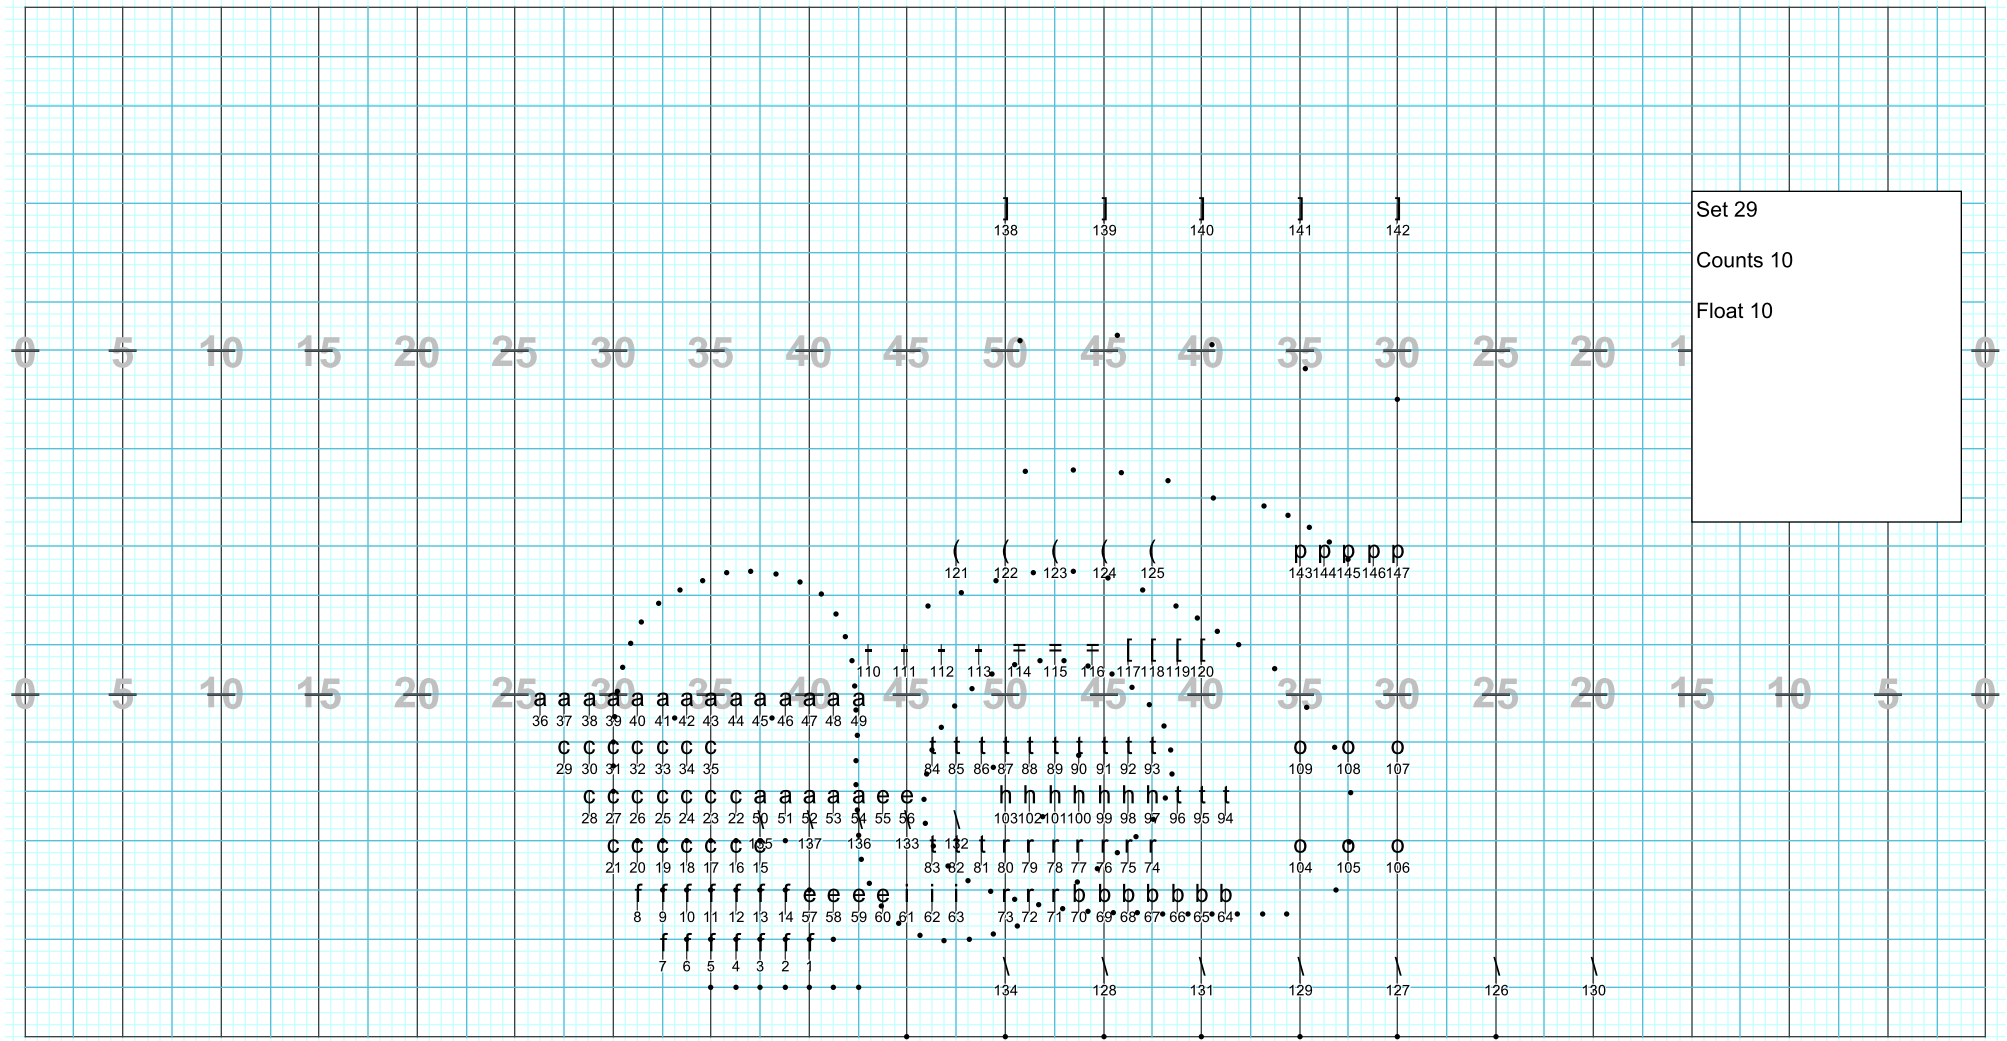

Director Viewpoint

2013 Jefferson High School Marching Band  
J. P. Lynch, Director  
Drill Design by Terry Williams  
Jericho Show Design  
www.jerichoshowdesign.com

Director Viewpoint

2013 Jefferson High School Marching Band  
 J. P. Lynch, Director  
 Drill Design by Terry Williams  
 Jericho Show Design  
 www.jerichoshowdesign.com

Director Viewpoint

2013 Jefferson High School Marching Band  
J. P. Lynch, Director  
Drill Design by Terry Williams  
Jericho Show Design  
www.jerichoshowdesign.com

Director Viewpoint

Director Viewpoint