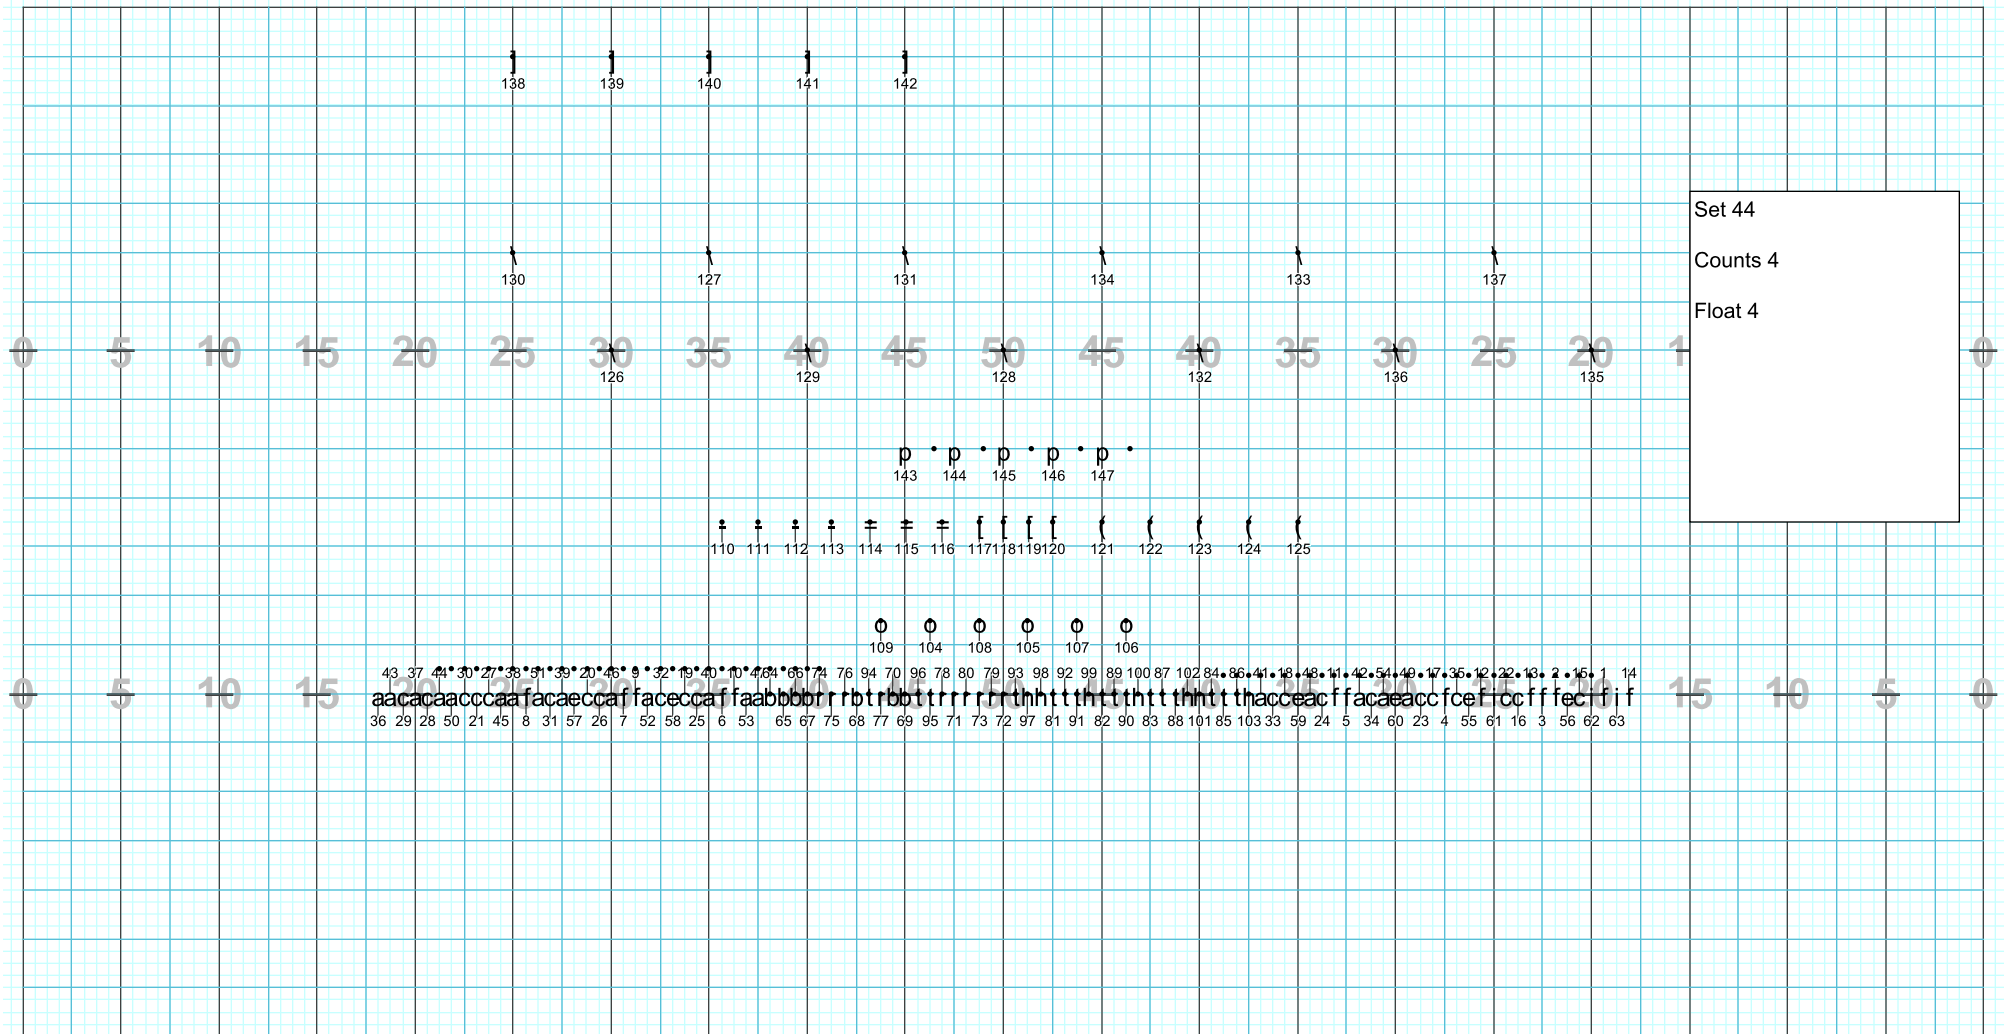

Set 42  
 Counts 16  
 Float 16  
 Brass and Tubas back to 1  
 step per beat.

Director Viewpoint

Director Viewpoint

2013 Jefferson High School Marching Band  
 J. P. Lynch, Director  
 Drill Design by Terry Williams  
 Jericho Show Design  
 www.jerichoshowdesign.com