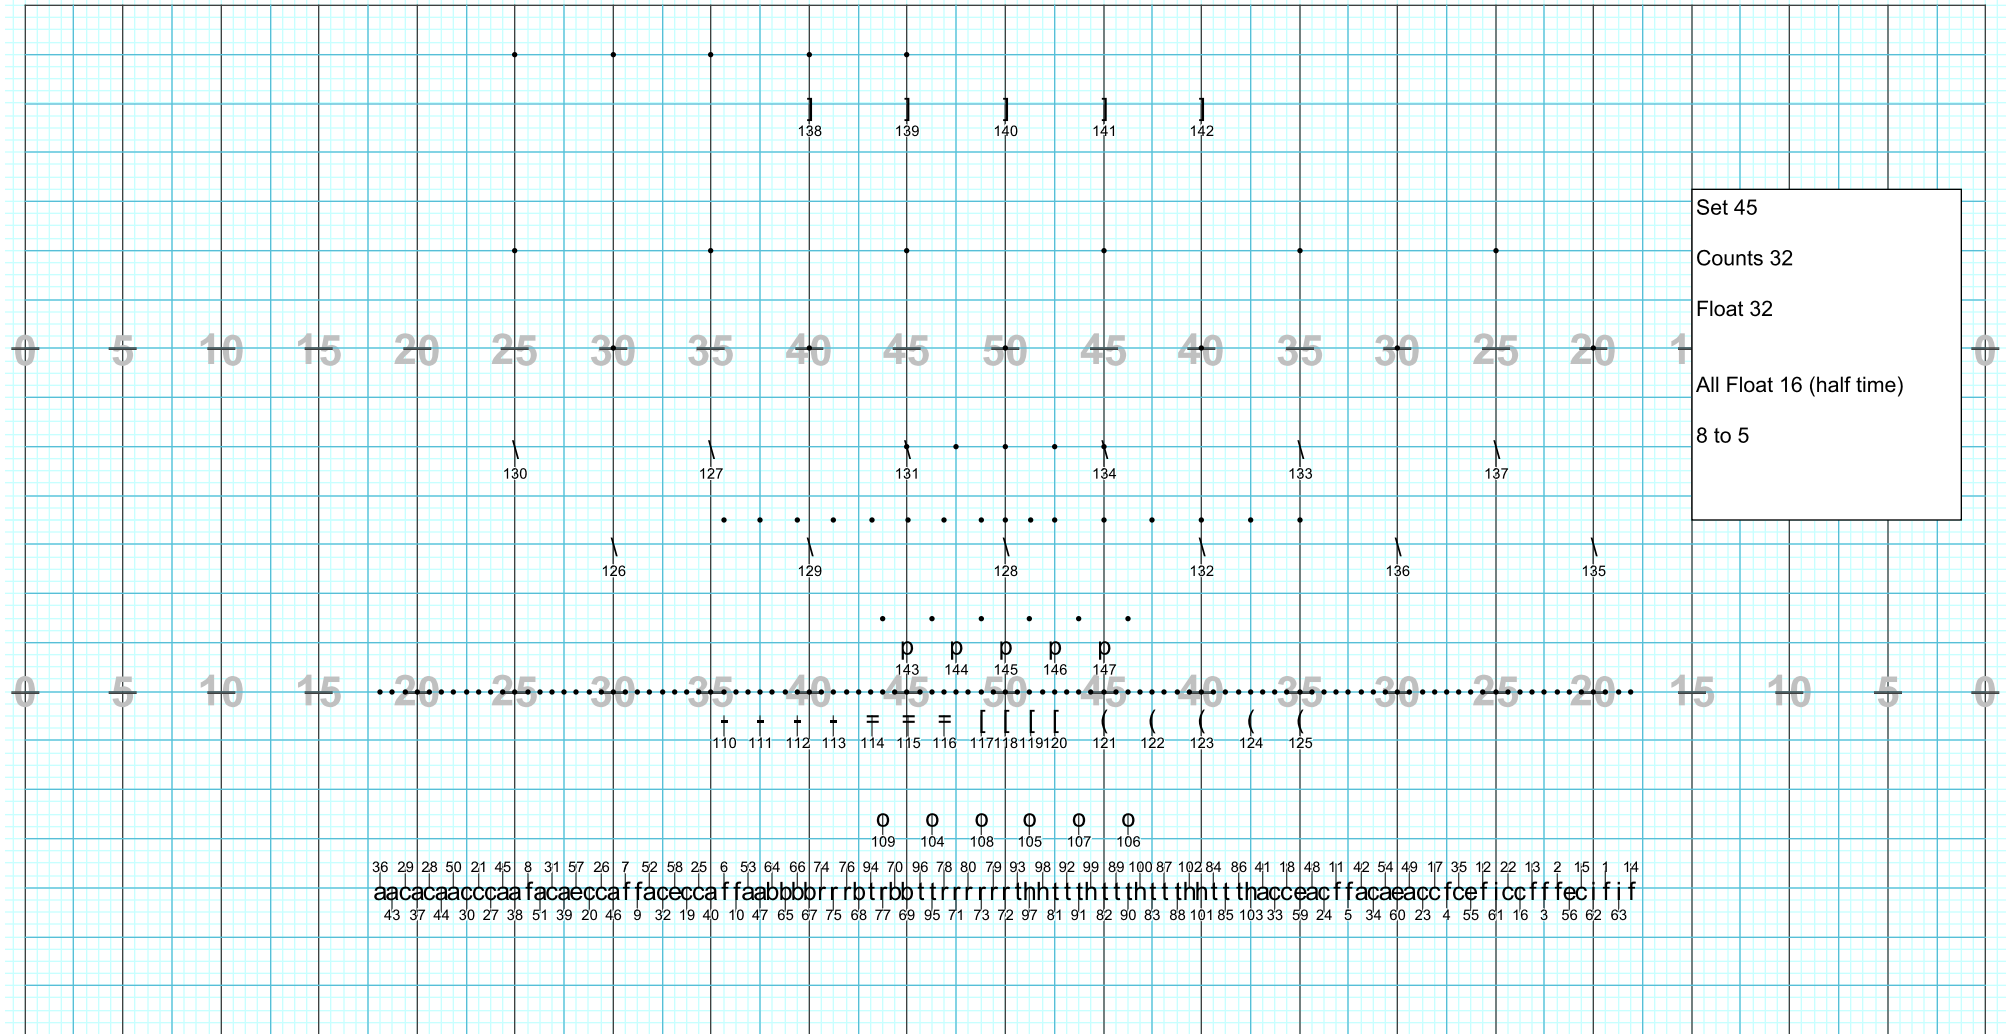

Director Viewpoint

2013 Jefferson High School Marching Band

J. P. Lynch, Director

Drill Design by Terry Williams

Jericho Show Design

www.jerichoshowdesign.com