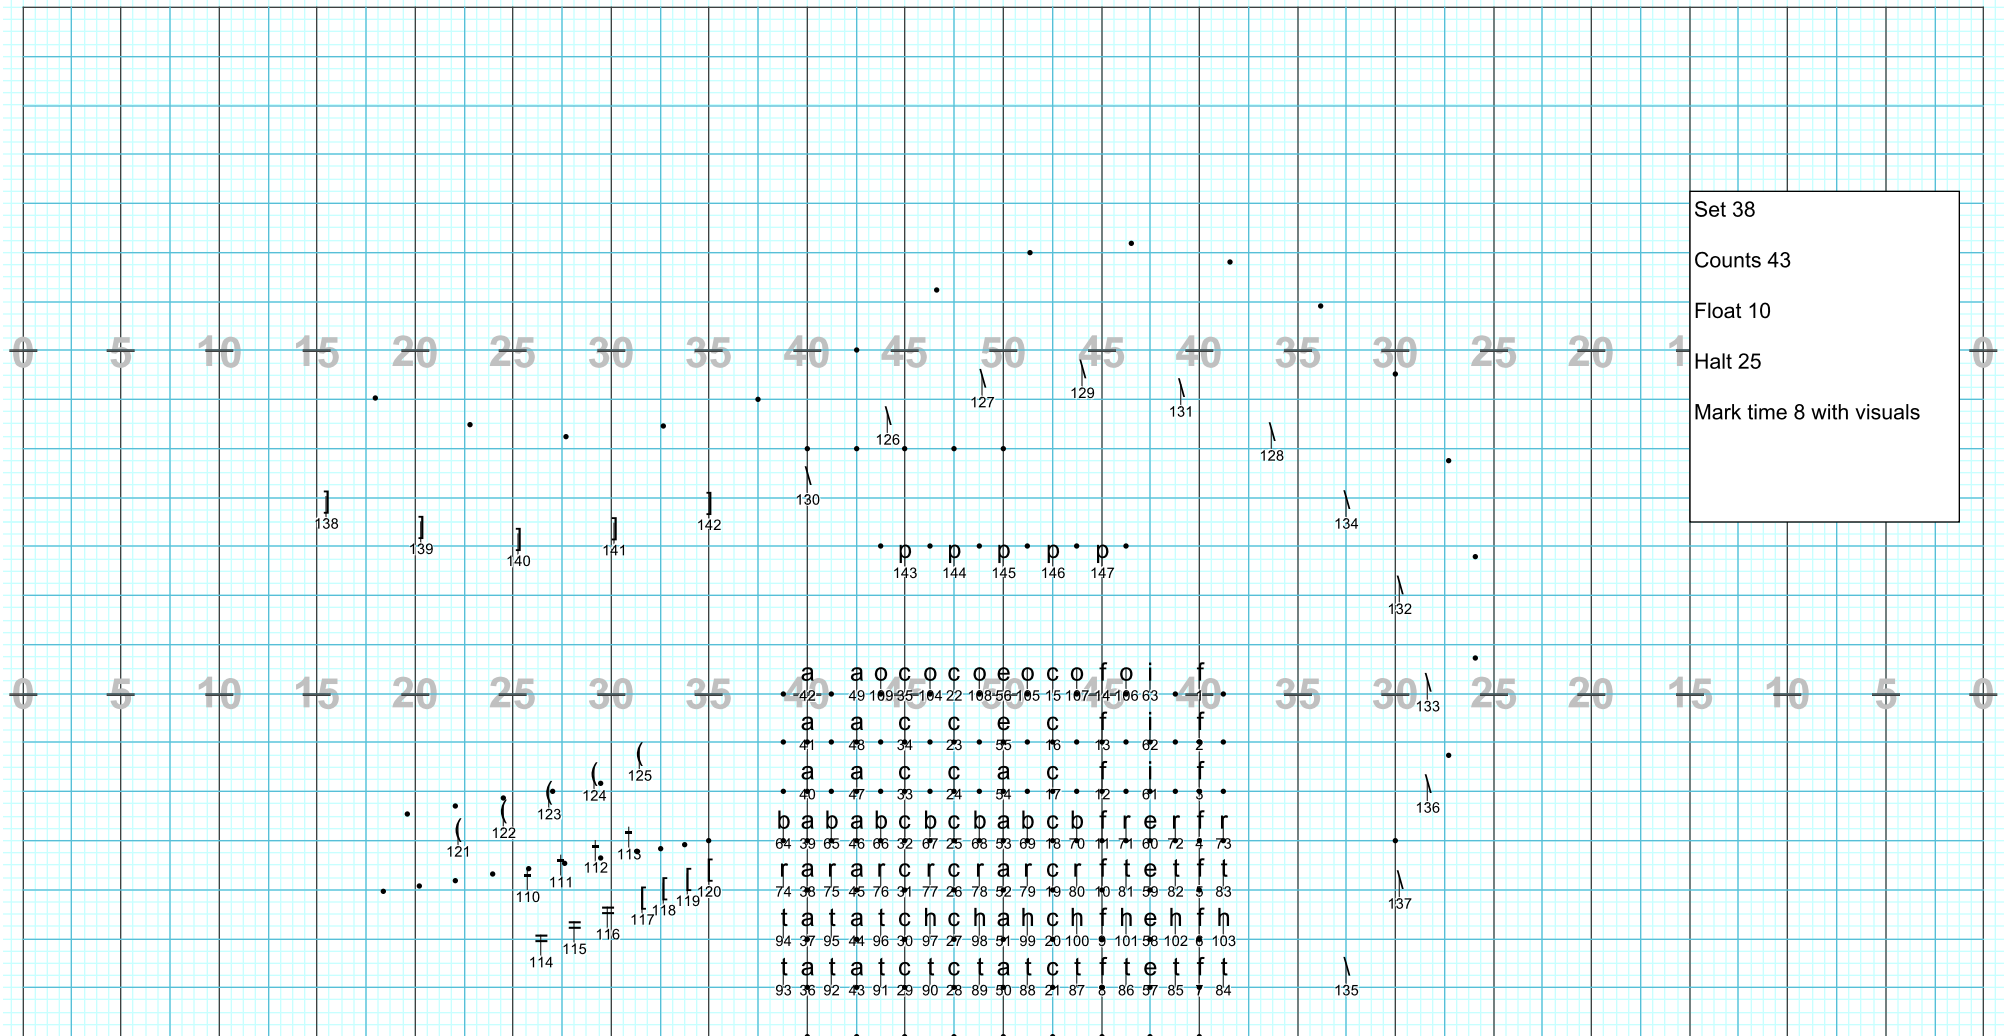

Director Viewpoint

2013 Jefferson High School Marching Band

J. P. Lynch, Director

Drill Design by Terry Williams

Jericho Show Design

www.jerichoshowdesign.com

Director Viewpoint

2013 Jefferson High School Marching Band  
 J. P. Lynch, Director  
 Drill Design by Terry Williams  
 Jericho Show Design  
 www.jerichoshowdesign.com