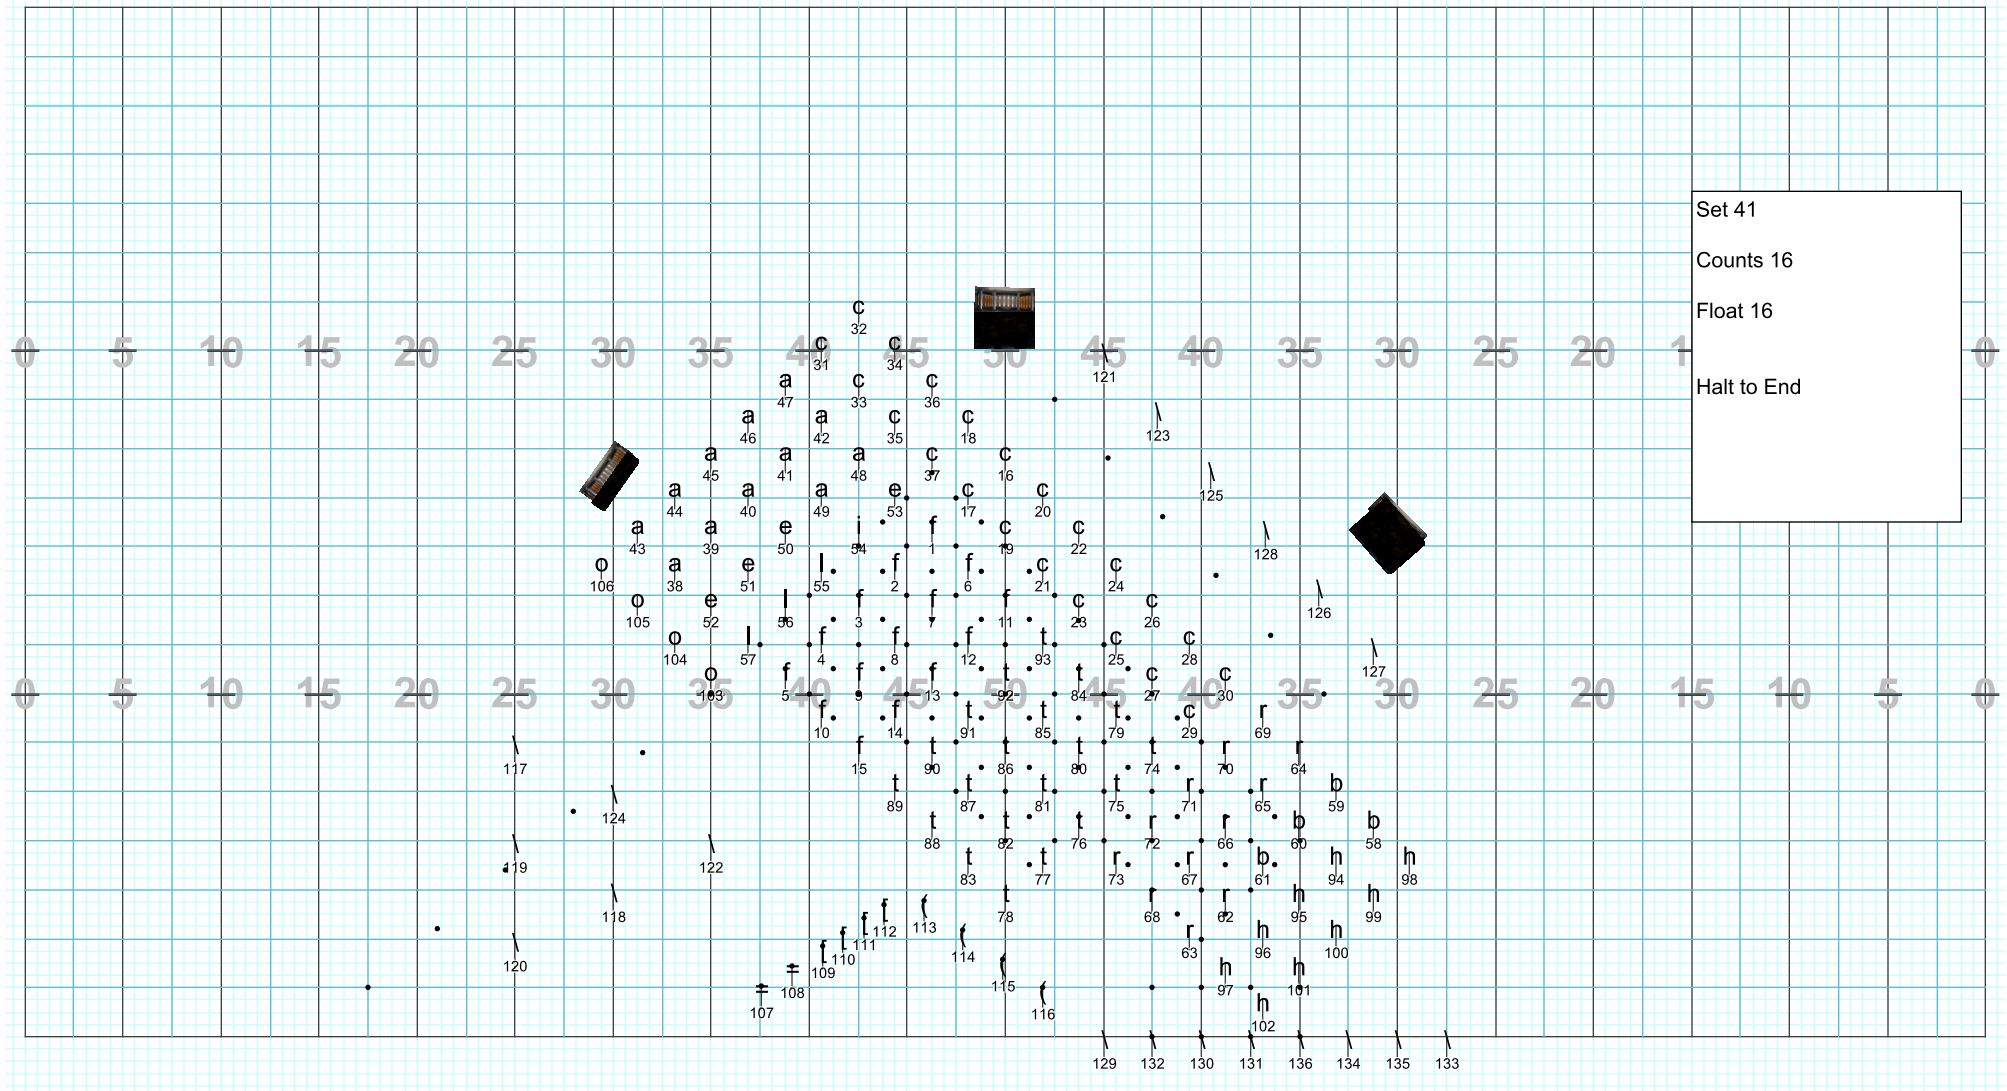

Director Viewpoint

2013 Blue Valley North High School Band
Marion Roberts, Director
Drill Design by Terry Williams
Jericho Show Design
www.jerichoshowdesign.com