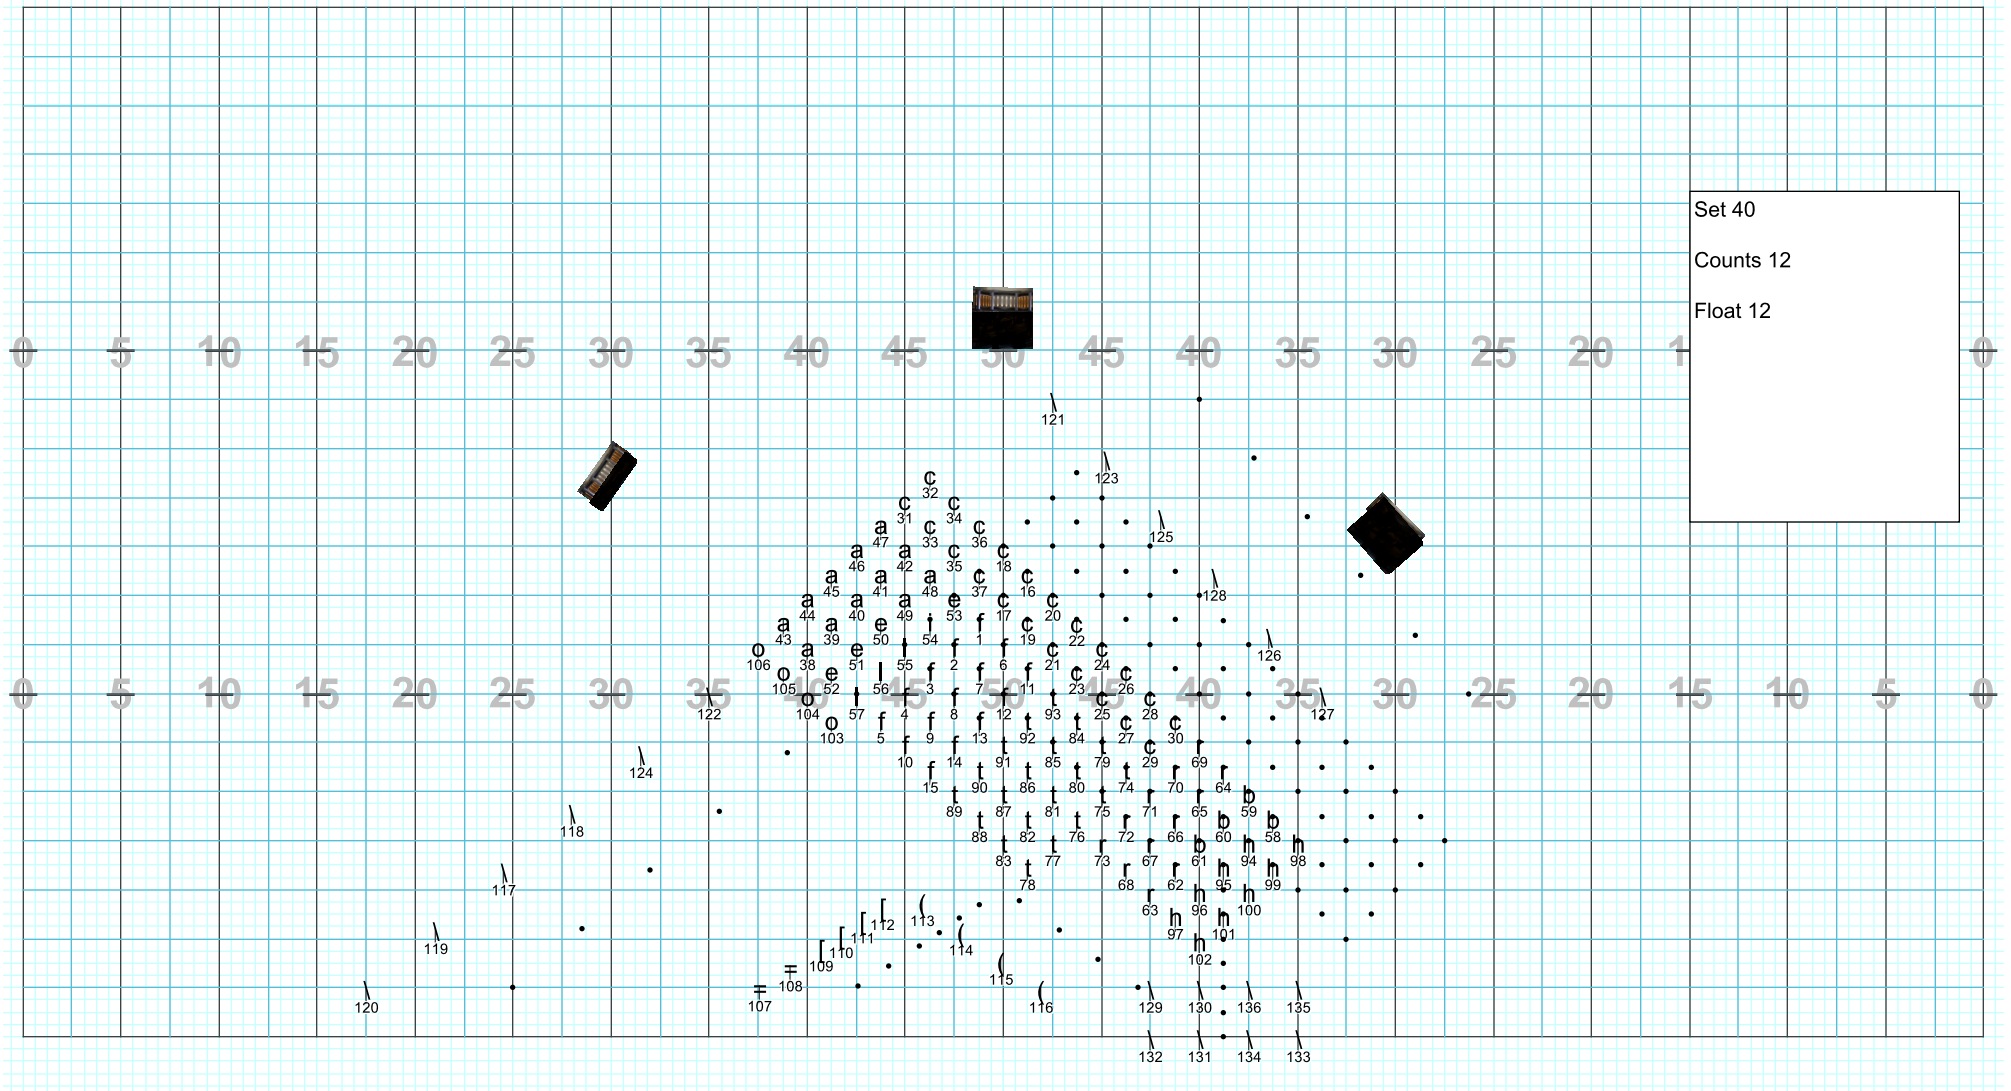

Director Viewpoint

Director Viewpoint

Director Viewpoint

2013 Blue Valley North High School Band
Marion Roberts, Director
Drill Design by Terry Williams
Jericho Show Design
www.jerichoshowdesign.com

Director Viewpoint