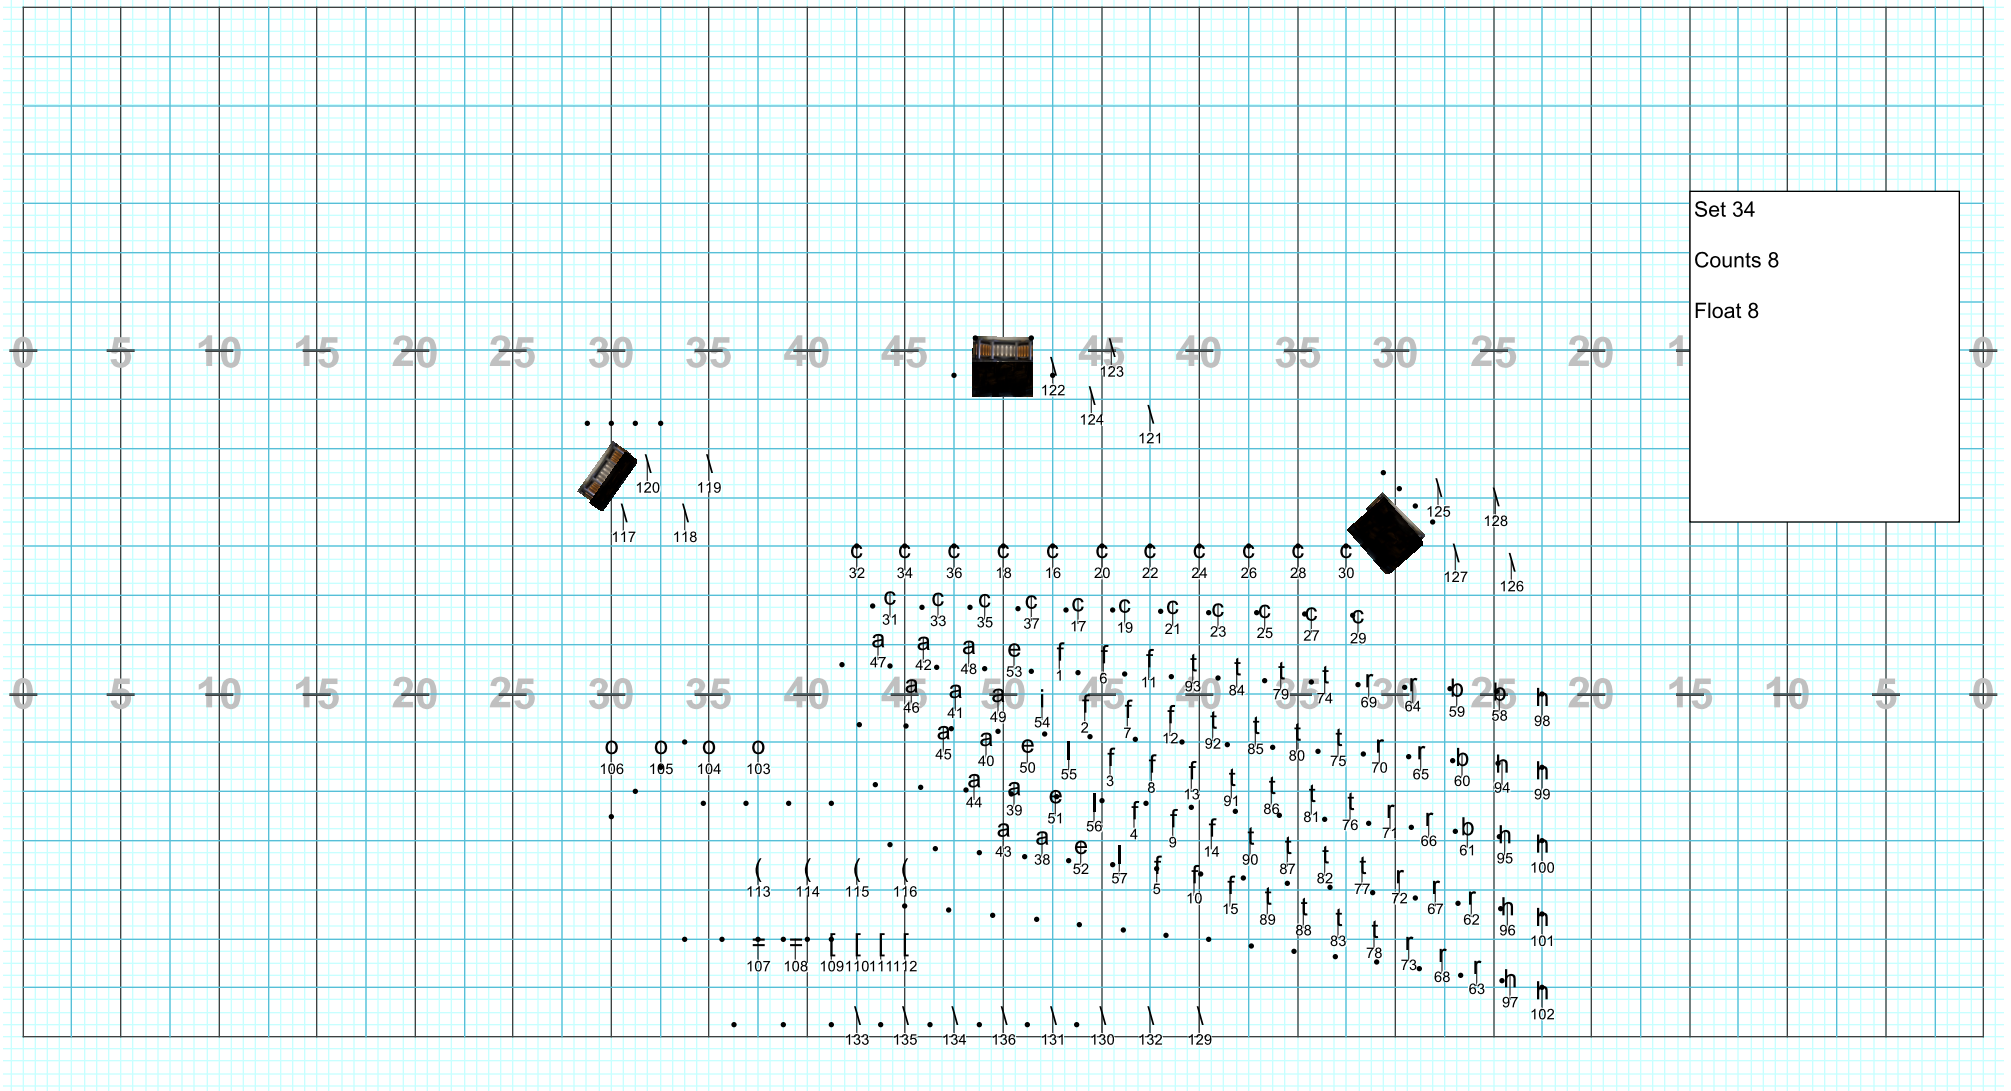

Director Viewpoint

2013 Blue Valley North High School Band
Marion Roberts, Director
Drill Design by Terry Williams
Jericho Show Design
www.jerichoshowdesign.com