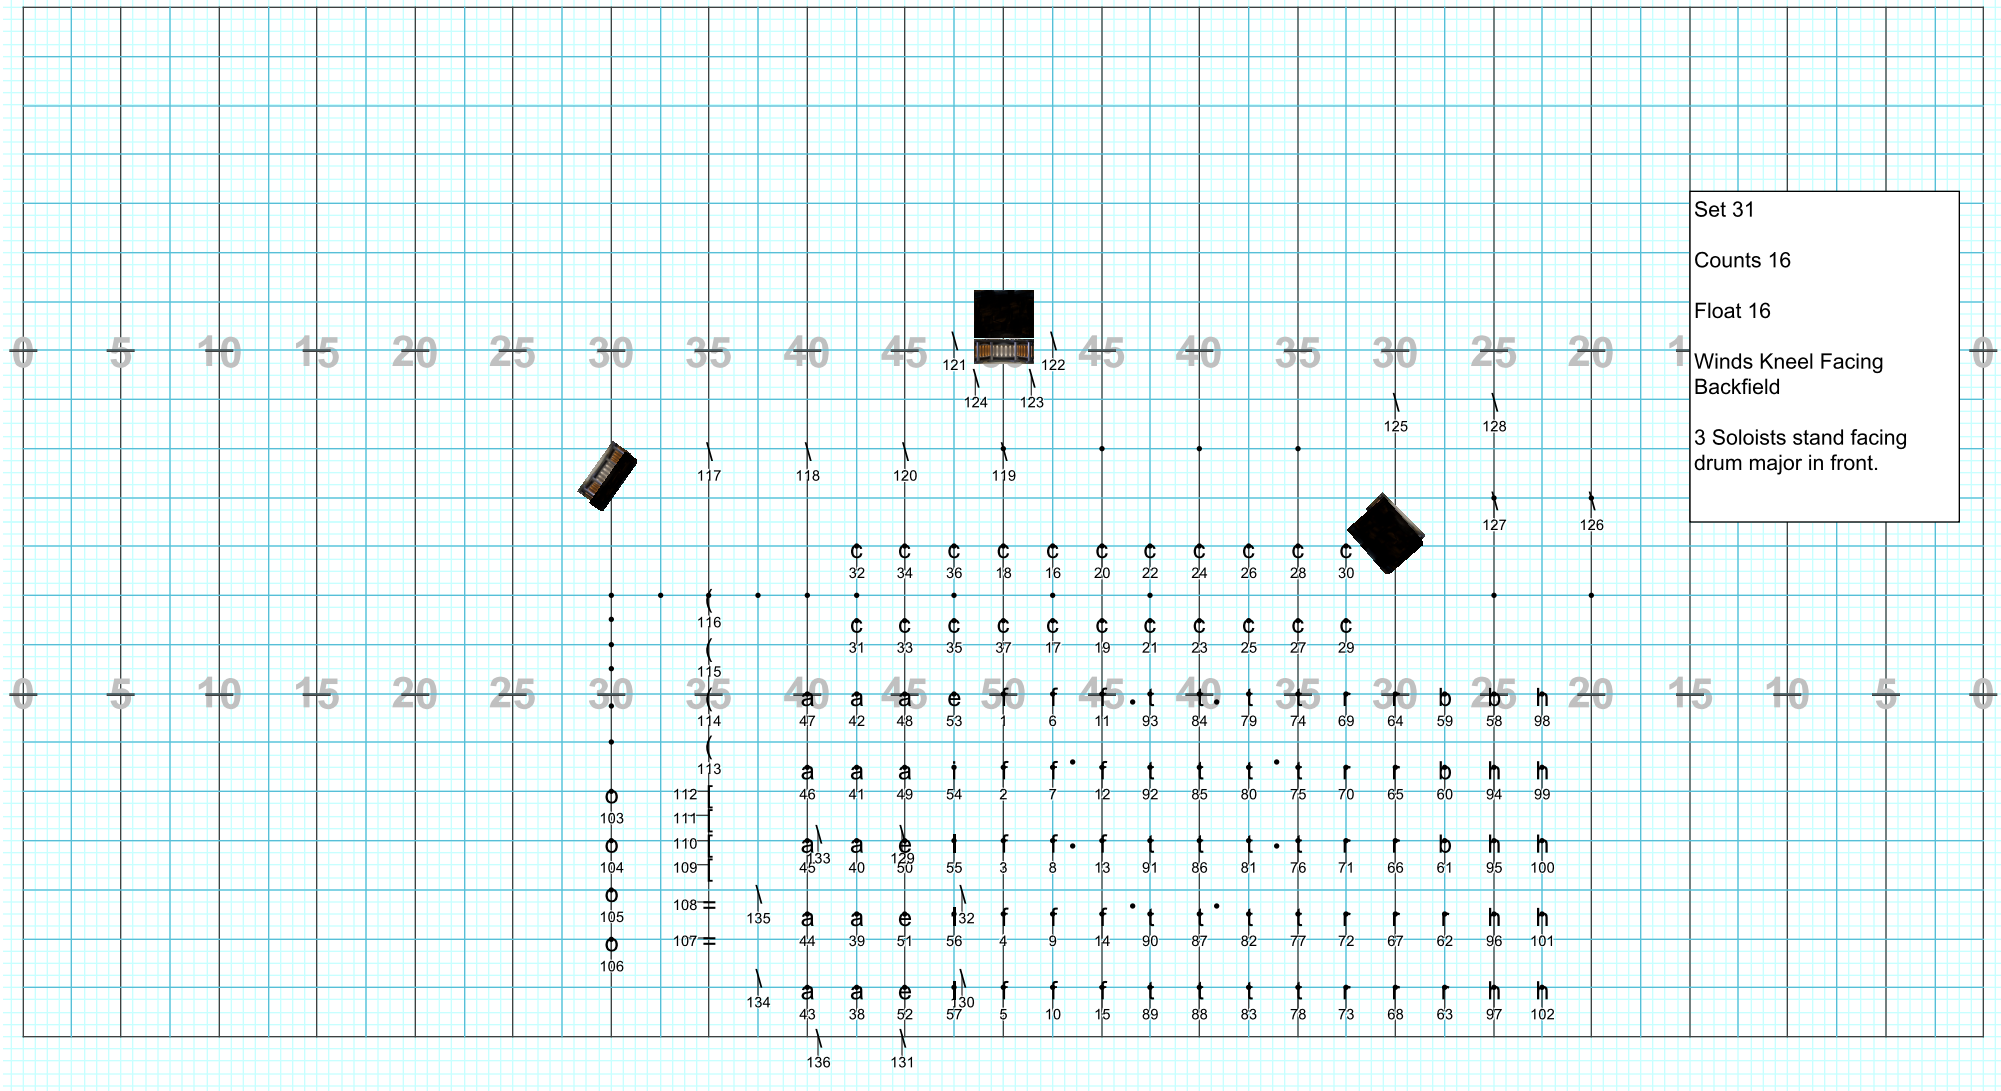

Director Viewpoint

Director Viewpoint

2013 Blue Valley North High School Band
Marion Roberts, Director
Drill Design by Terry Williams
Jericho Show Design
www.jerichoshowdesign.com