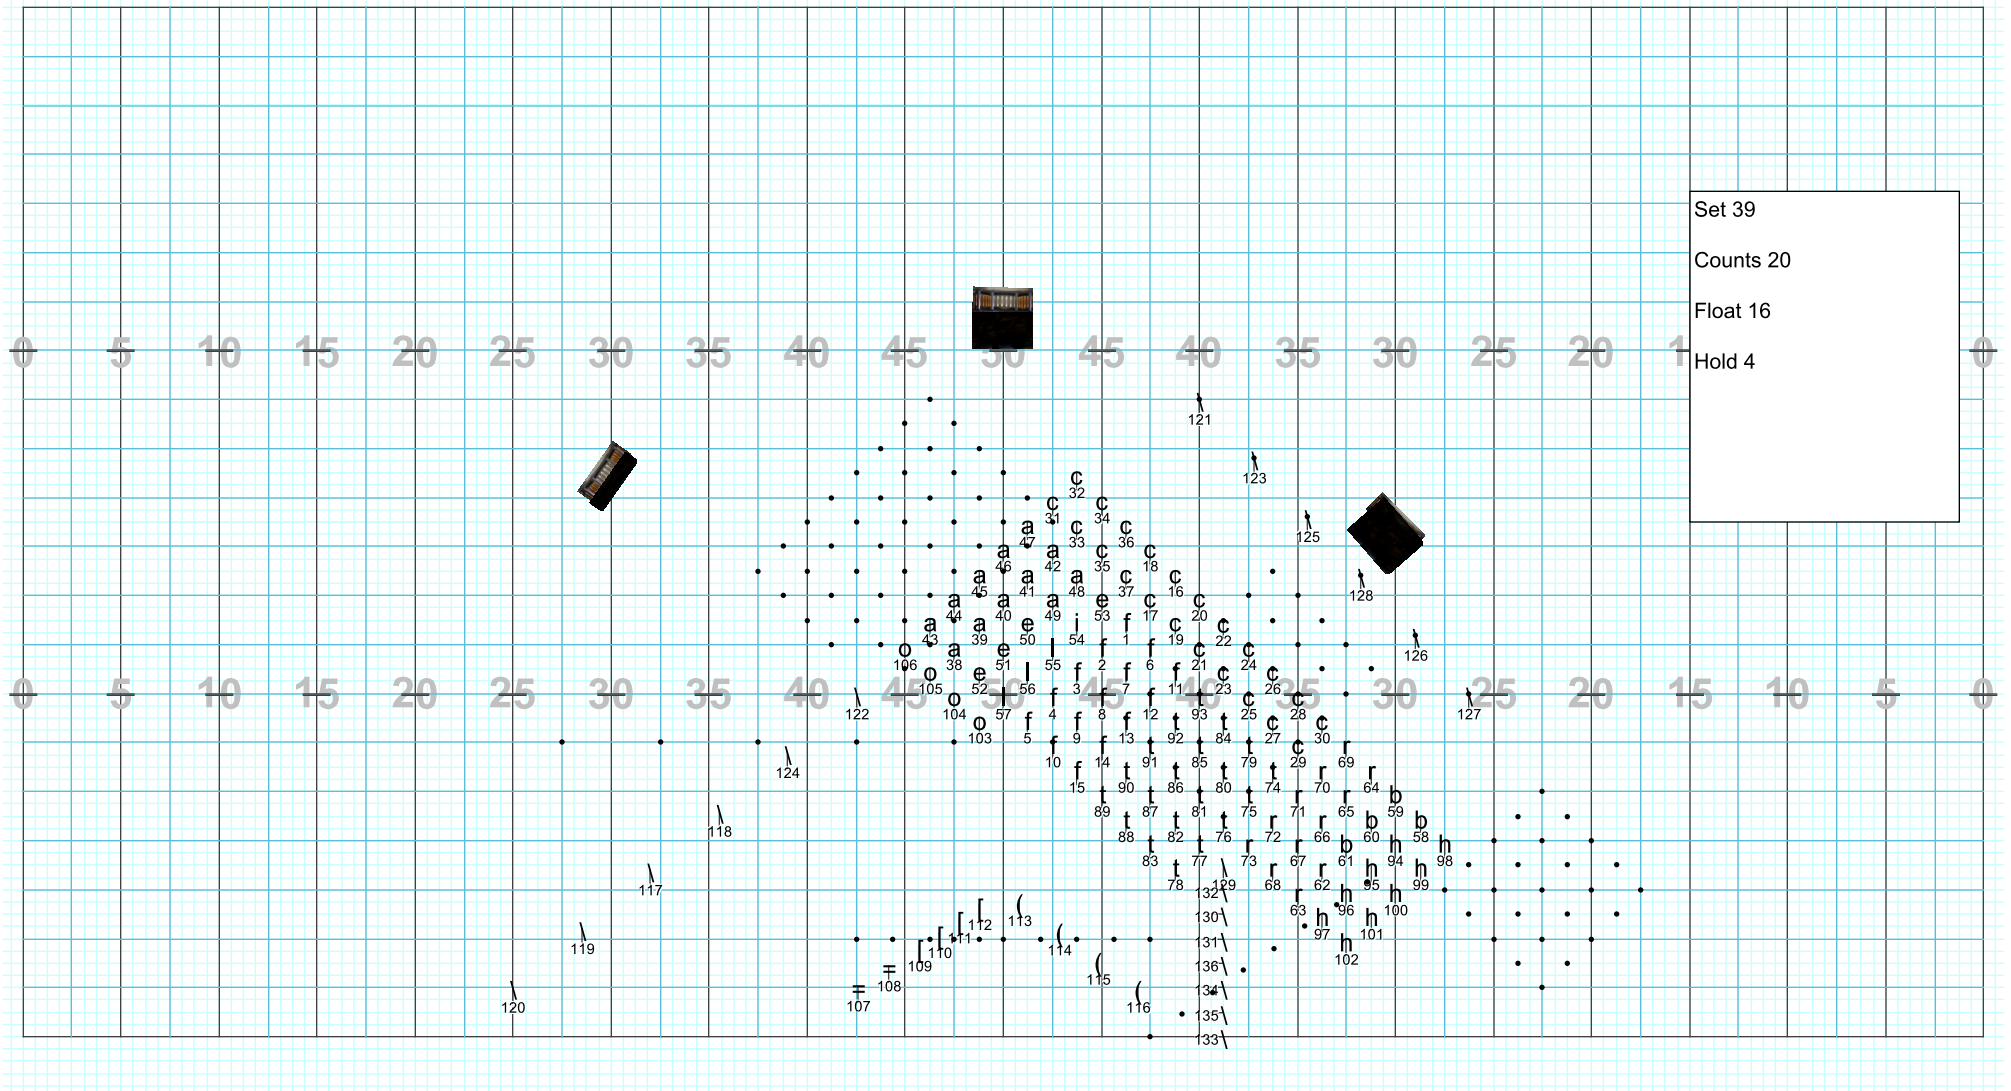

Director Viewpoint

2013 Blue Valley North High School Band
Marion Roberts, Director
Drill Design by Terry Williams
Jericho Show Design
www.jerichoshowdesign.com

Director Viewpoint

2013 Blue Valley North High School Band
Marion Roberts, Director
Drill Design by Terry Williams
Jericho Show Design
www.jerichoshowdesign.com

Director Viewpoint

Director Viewpoint

Director Viewpoint

2013 Blue Valley North High School Band
Marion Roberts, Director
Drill Design by Terry Williams
Jericho Show Design
www.jerichoshowdesign.com

Director Viewpoint