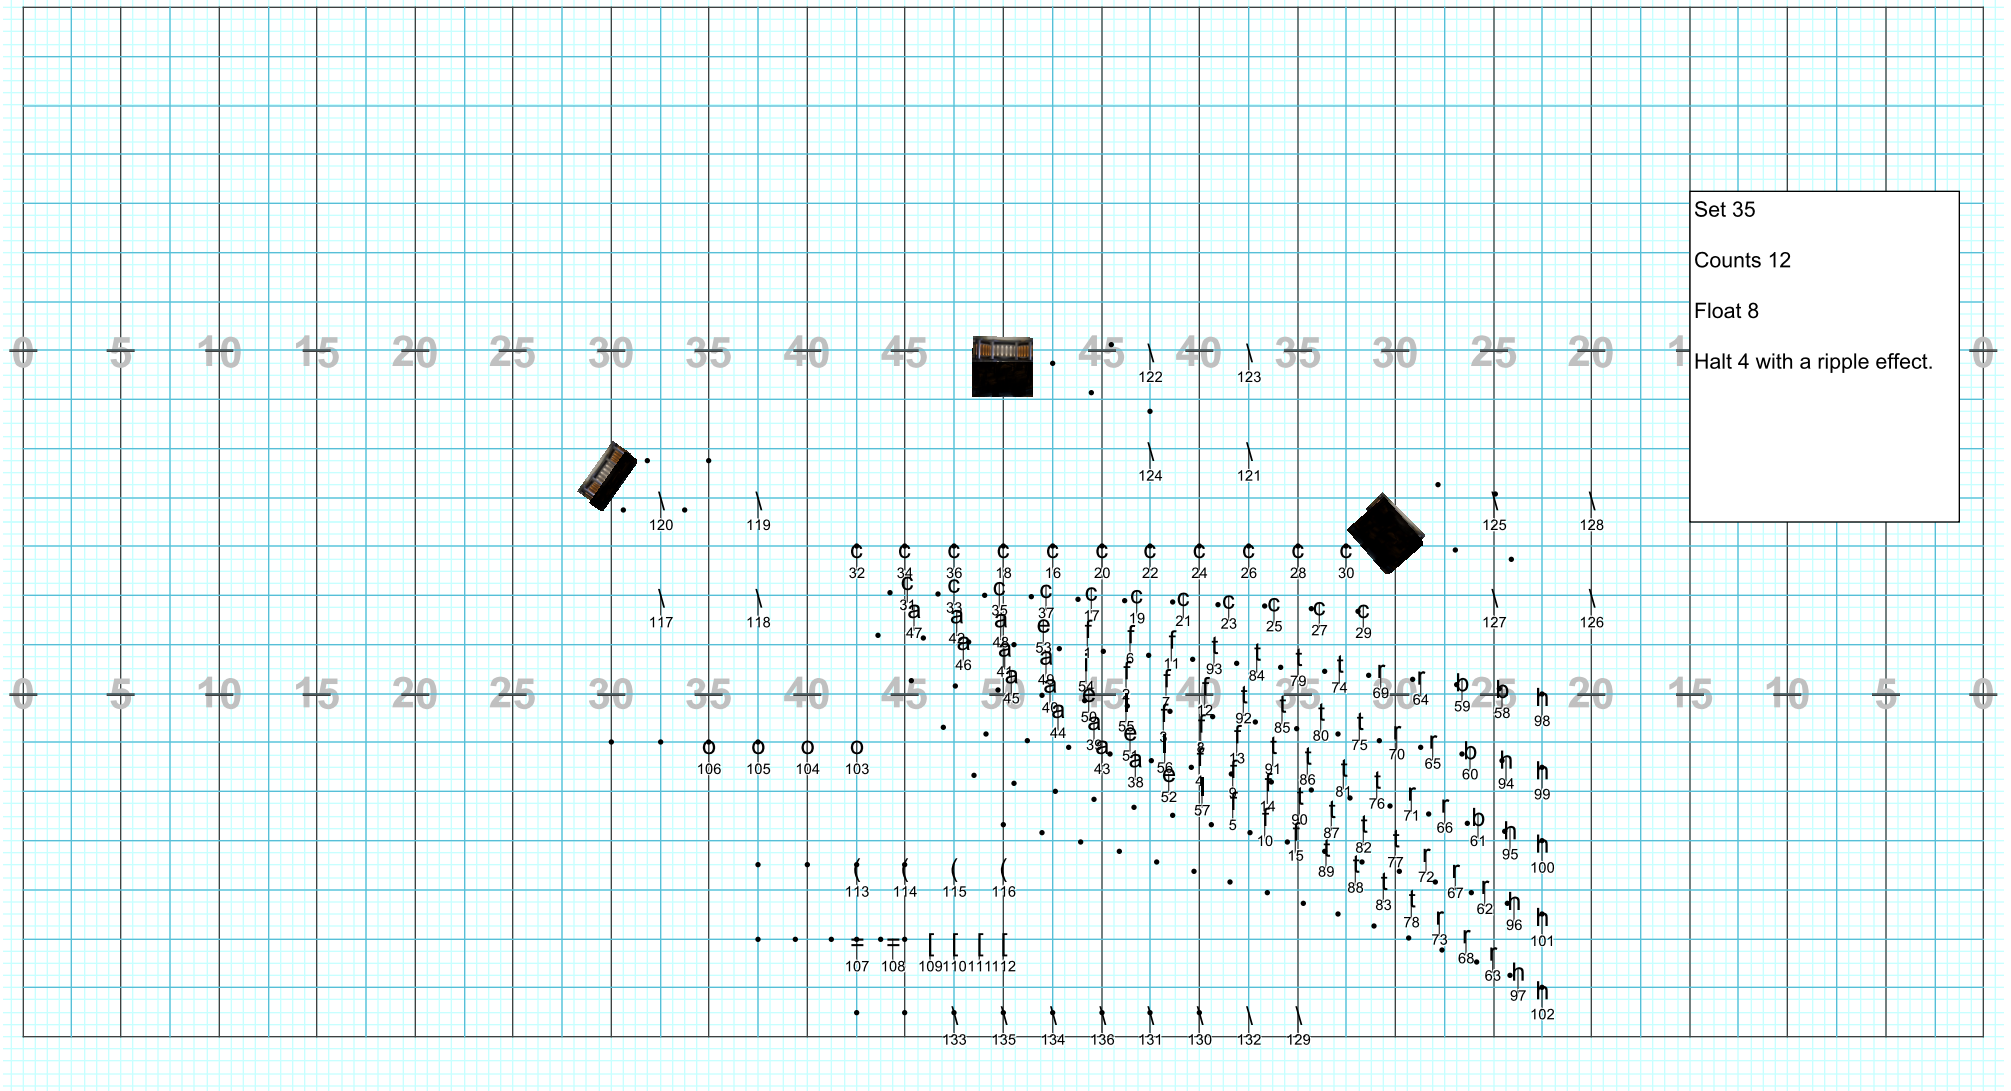

Director Viewpoint

2013 Blue Valley North High School Band
 Marion Roberts, Director
 Drill Design by Terry Williams
 Jericho Show Design
 www.jerichoshowdesign.com

Director Viewpoint

Director Viewpoint

2013 Blue Valley North High School Band
Marion Roberts, Director
Drill Design by Terry Williams
Jericho Show Design
www.jerichoshowdesign.com

Director Viewpoint

2013 Blue Valley North High School Band
Marion Roberts, Director
Drill Design by Terry Williams
Jericho Show Design
www.jerichoshowdesign.com

Director Viewpoint

2013 Blue Valley North High School Band
Marion Roberts, Director
Drill Design by Terry Williams
Jericho Show Design
www.jerichoshowdesign.com

Director Viewpoint

Director Viewpoint

Director Viewpoint

2013 Blue Valley North High School Band
Marion Roberts, Director
Drill Design by Terry Williams
Jericho Show Design
www.jerichoshowdesign.com

Director Viewpoint