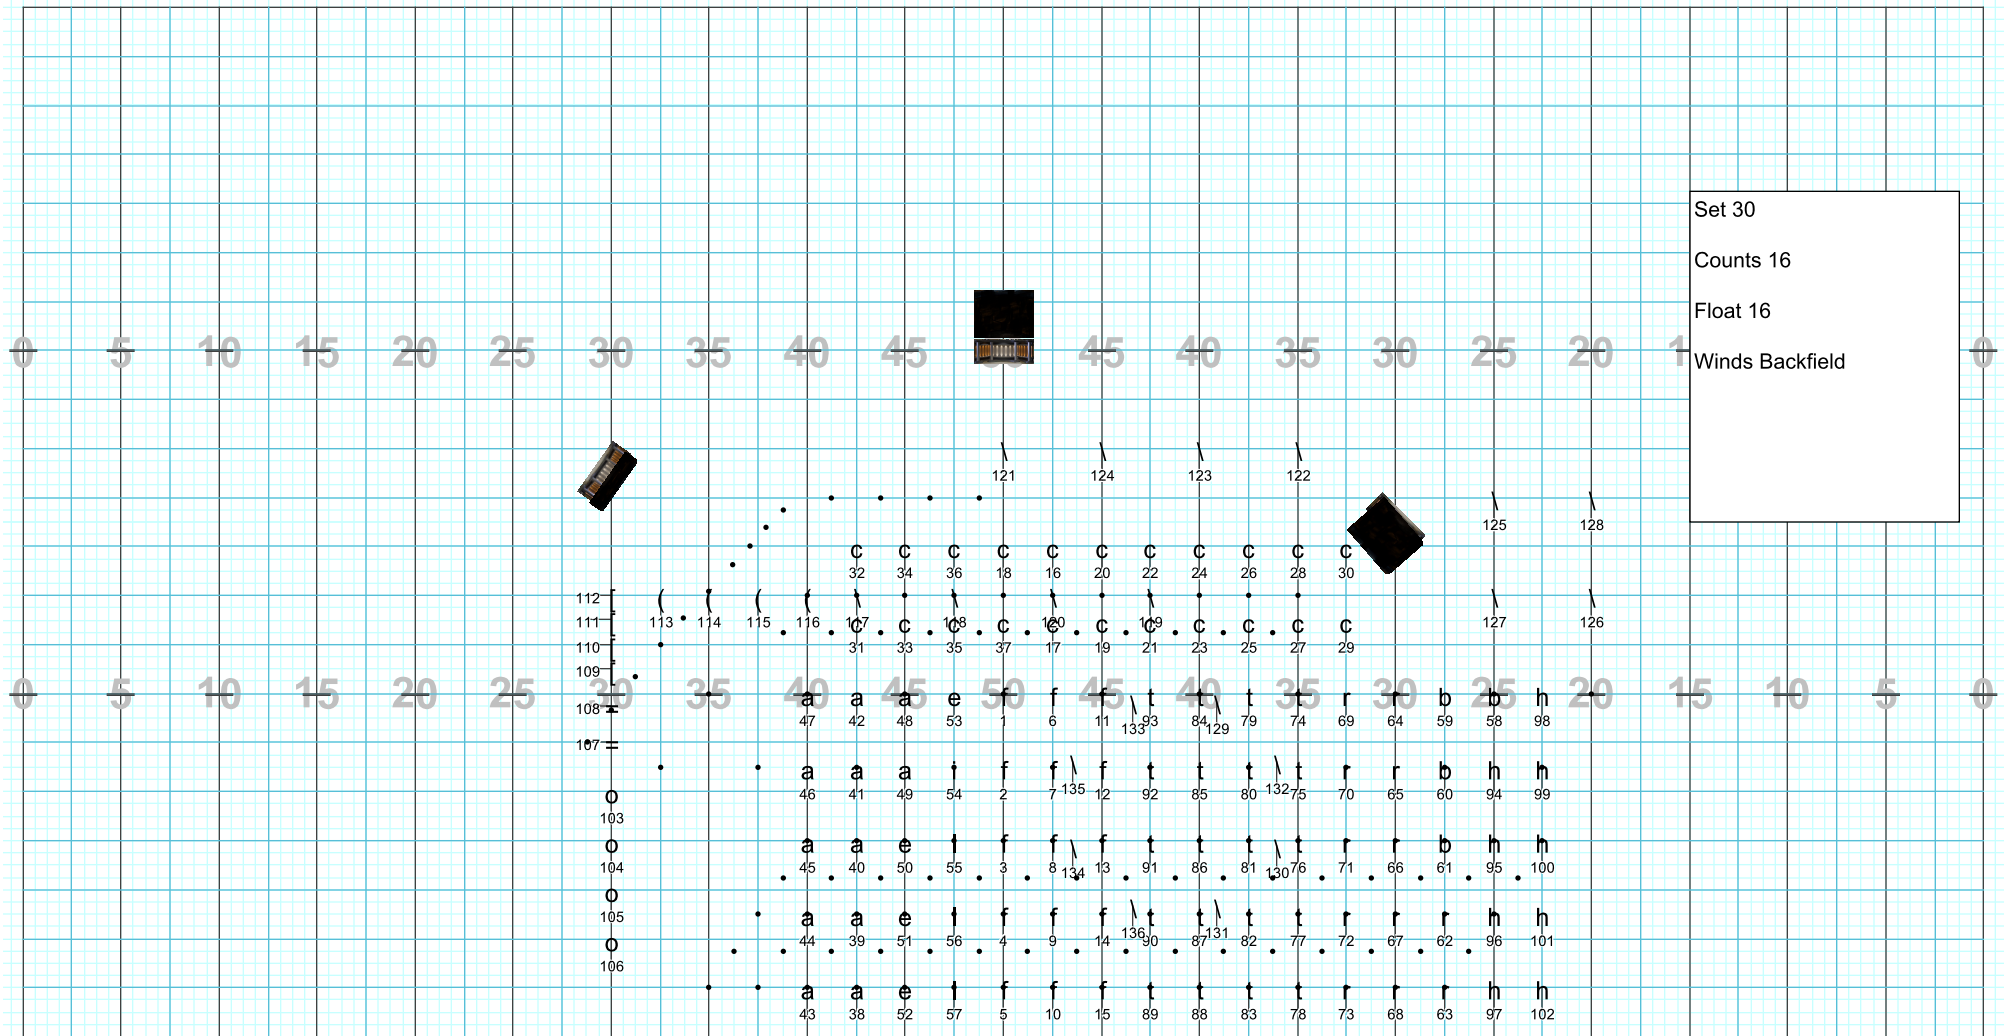

Director Viewpoint

Director Viewpoint

2013 Blue Valley North High School Band
Marion Roberts, Director
Drill Design by Terry Williams
Jericho Show Design
www.jerichoshowdesign.com

Director Viewpoint

2013 Blue Valley North High School Band
 Marion Roberts, Director
 Drill Design by Terry Williams
 Jericho Show Design
 www.jerichoshowdesign.com

Director Viewpoint

2013 Blue Valley North High School Band
 Marion Roberts, Director
 Drill Design by Terry Williams
 Jericho Show Design
 www.jerichoshowdesign.com

Director Viewpoint

Director Viewpoint

2013 Blue Valley North High School Band
Marion Roberts, Director
Drill Design by Terry Williams
Jericho Show Design
www.jerichoshowdesign.com