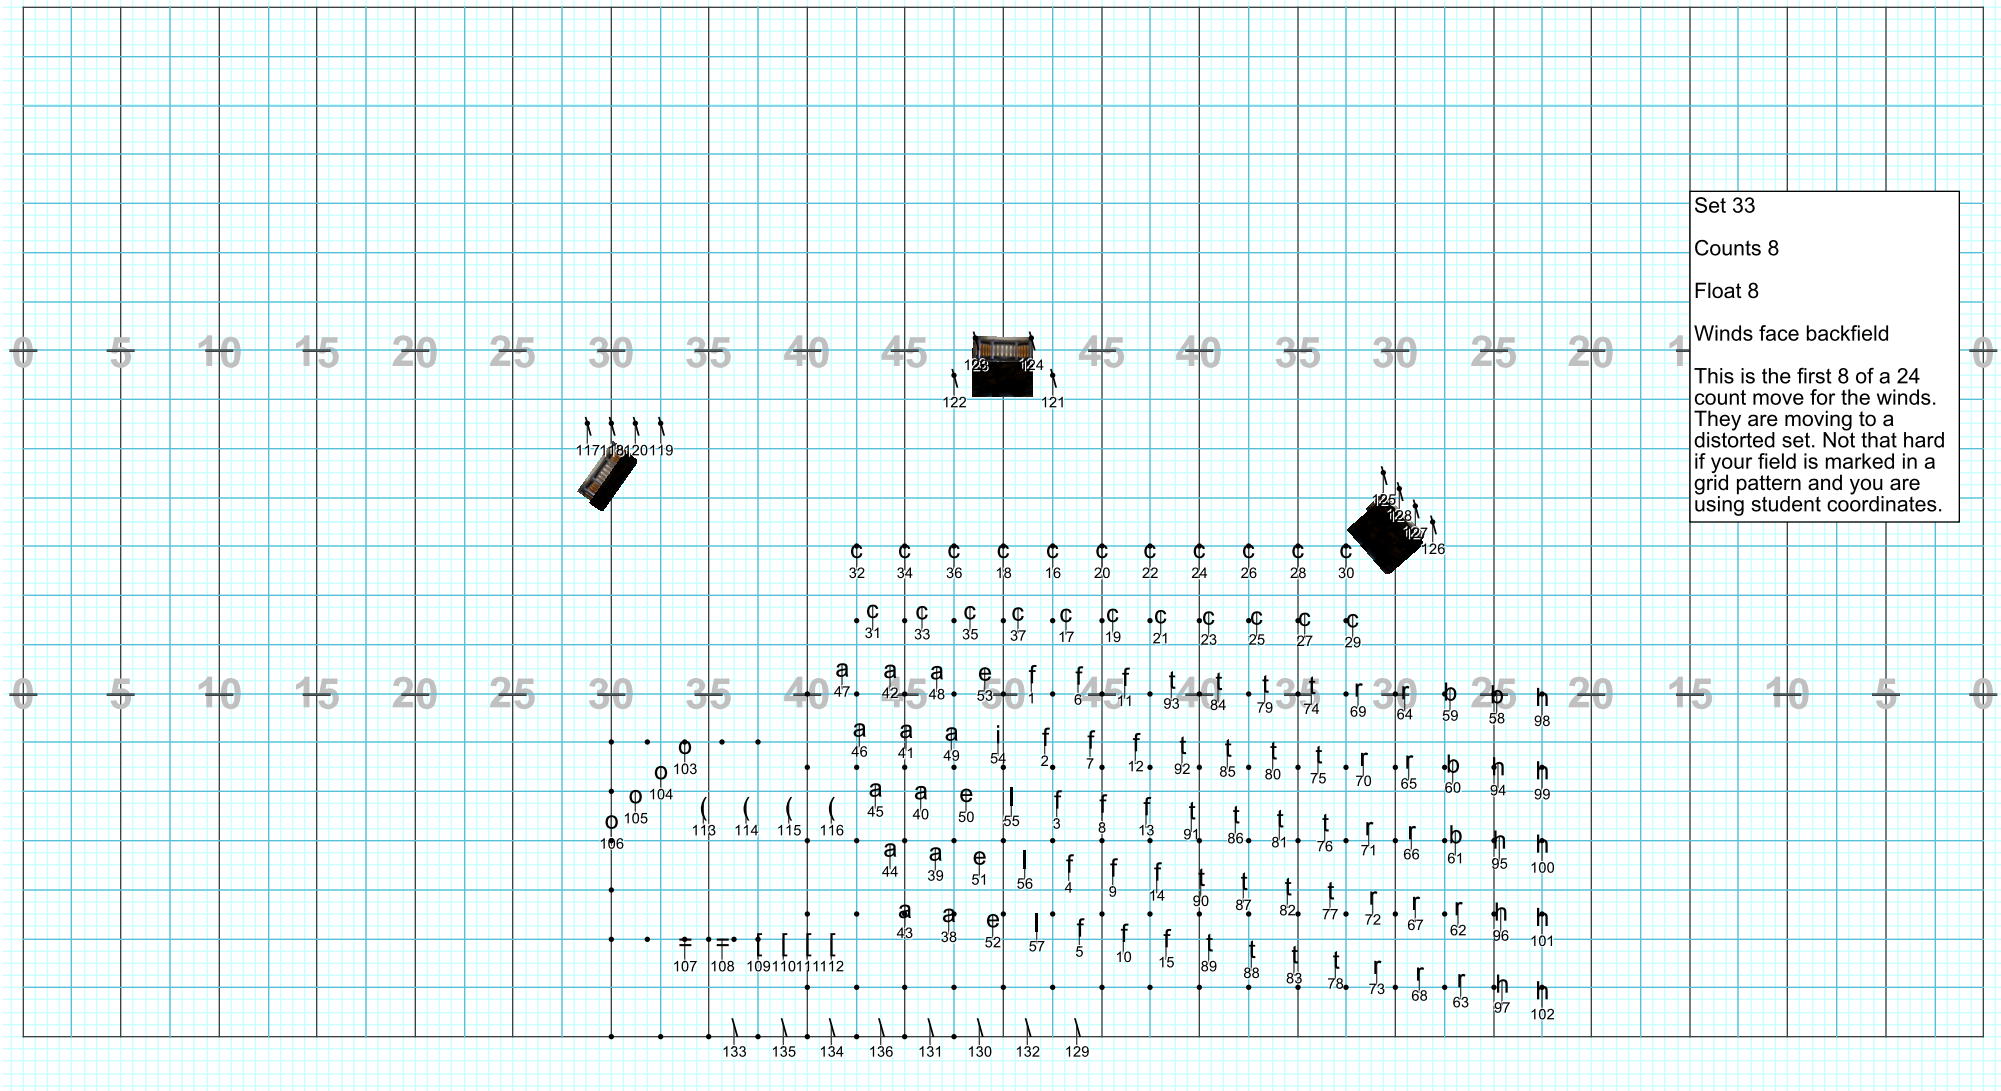

Director Viewpoint