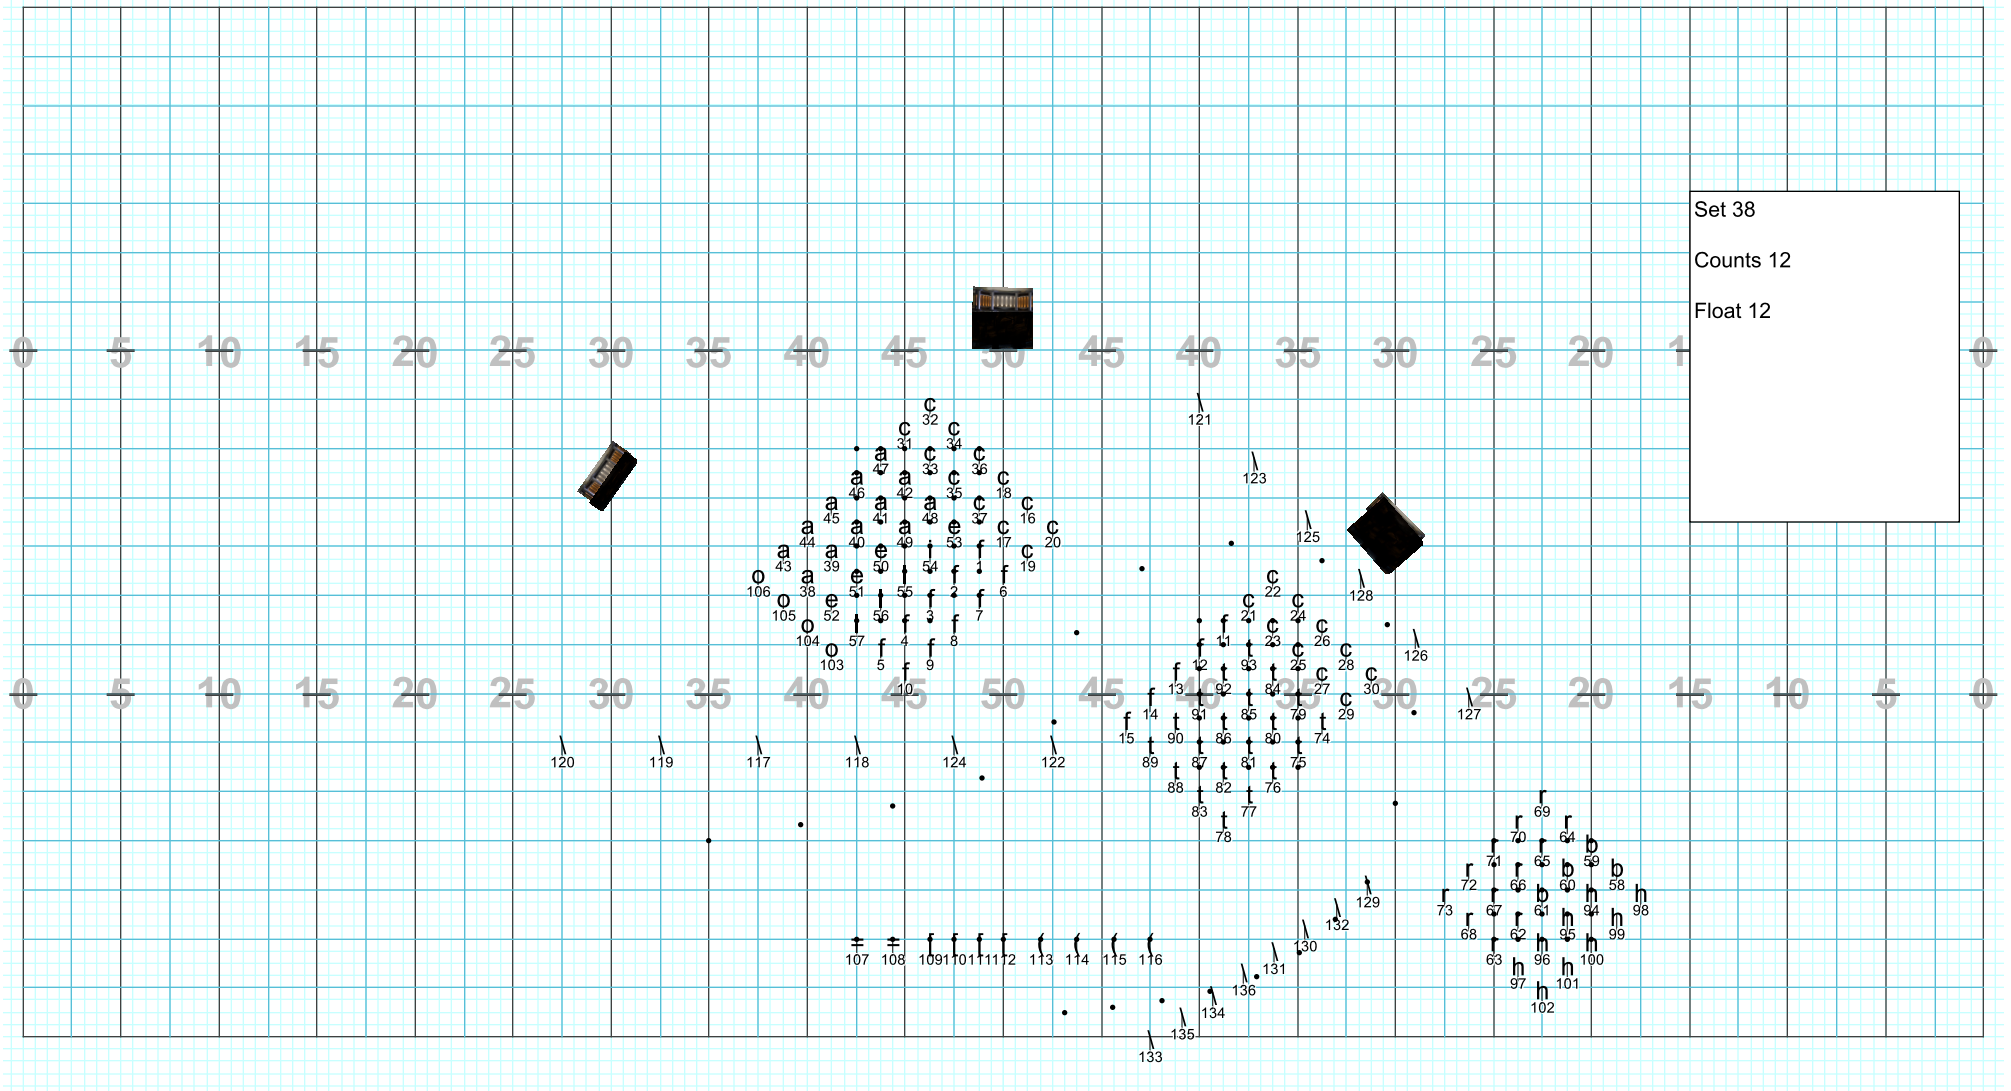

Director Viewpoint

2013 Blue Valley North High School Band
Marion Roberts, Director
Drill Design by Terry Williams
Jericho Show Design
www.jerichoshowdesign.com

Director Viewpoint

2013 Blue Valley North High School Band
Marion Roberts, Director
Drill Design by Terry Williams
Jericho Show Design
www.jerichoshowdesign.com

Director Viewpoint

Director Viewpoint

Director Viewpoint

2013 Blue Valley North High School Band
Marion Roberts, Director
Drill Design by Terry Williams
Jericho Show Design
www.jerichoshowdesign.com

Director Viewpoint