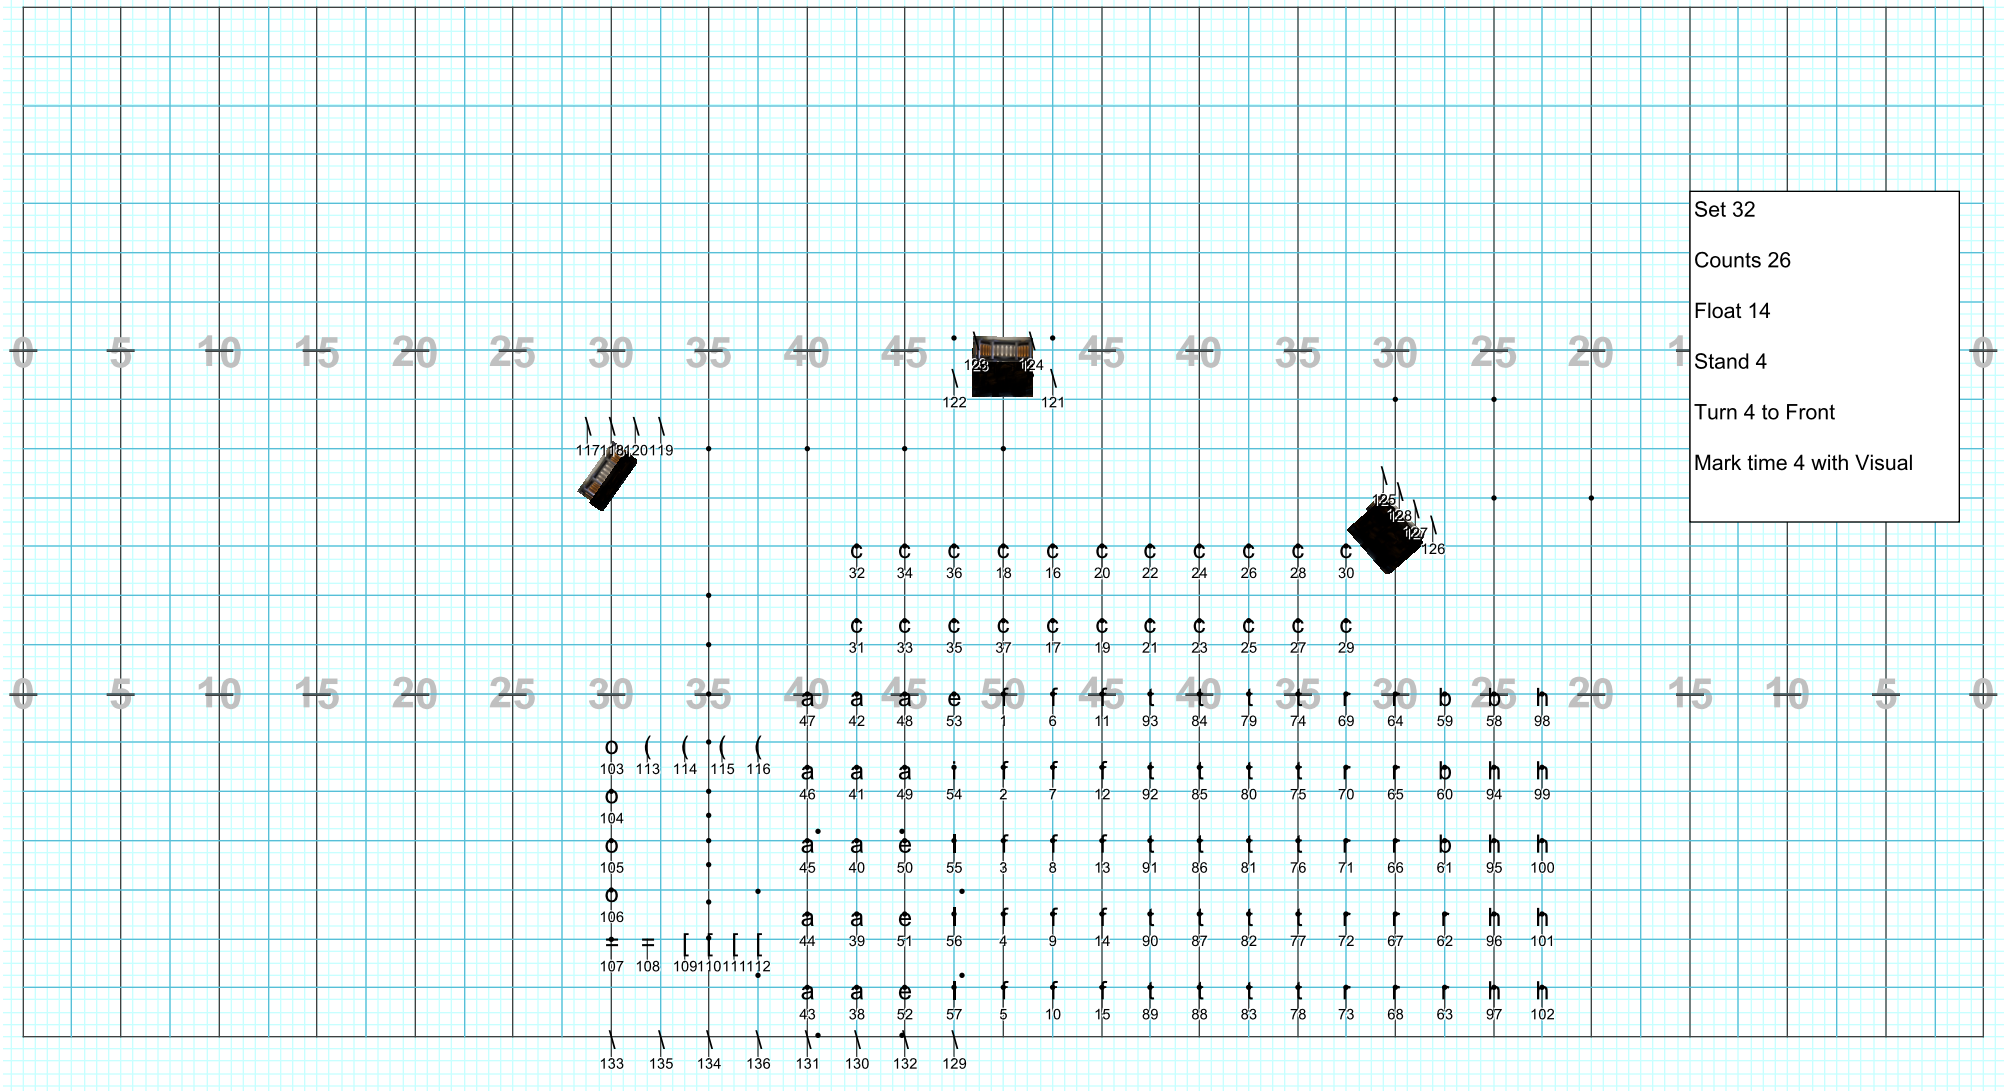

Director Viewpoint

2013 Blue Valley North High School Band
Marion Roberts, Director
Drill Design by Terry Williams
Jericho Show Design
www.jerichoshowdesign.com