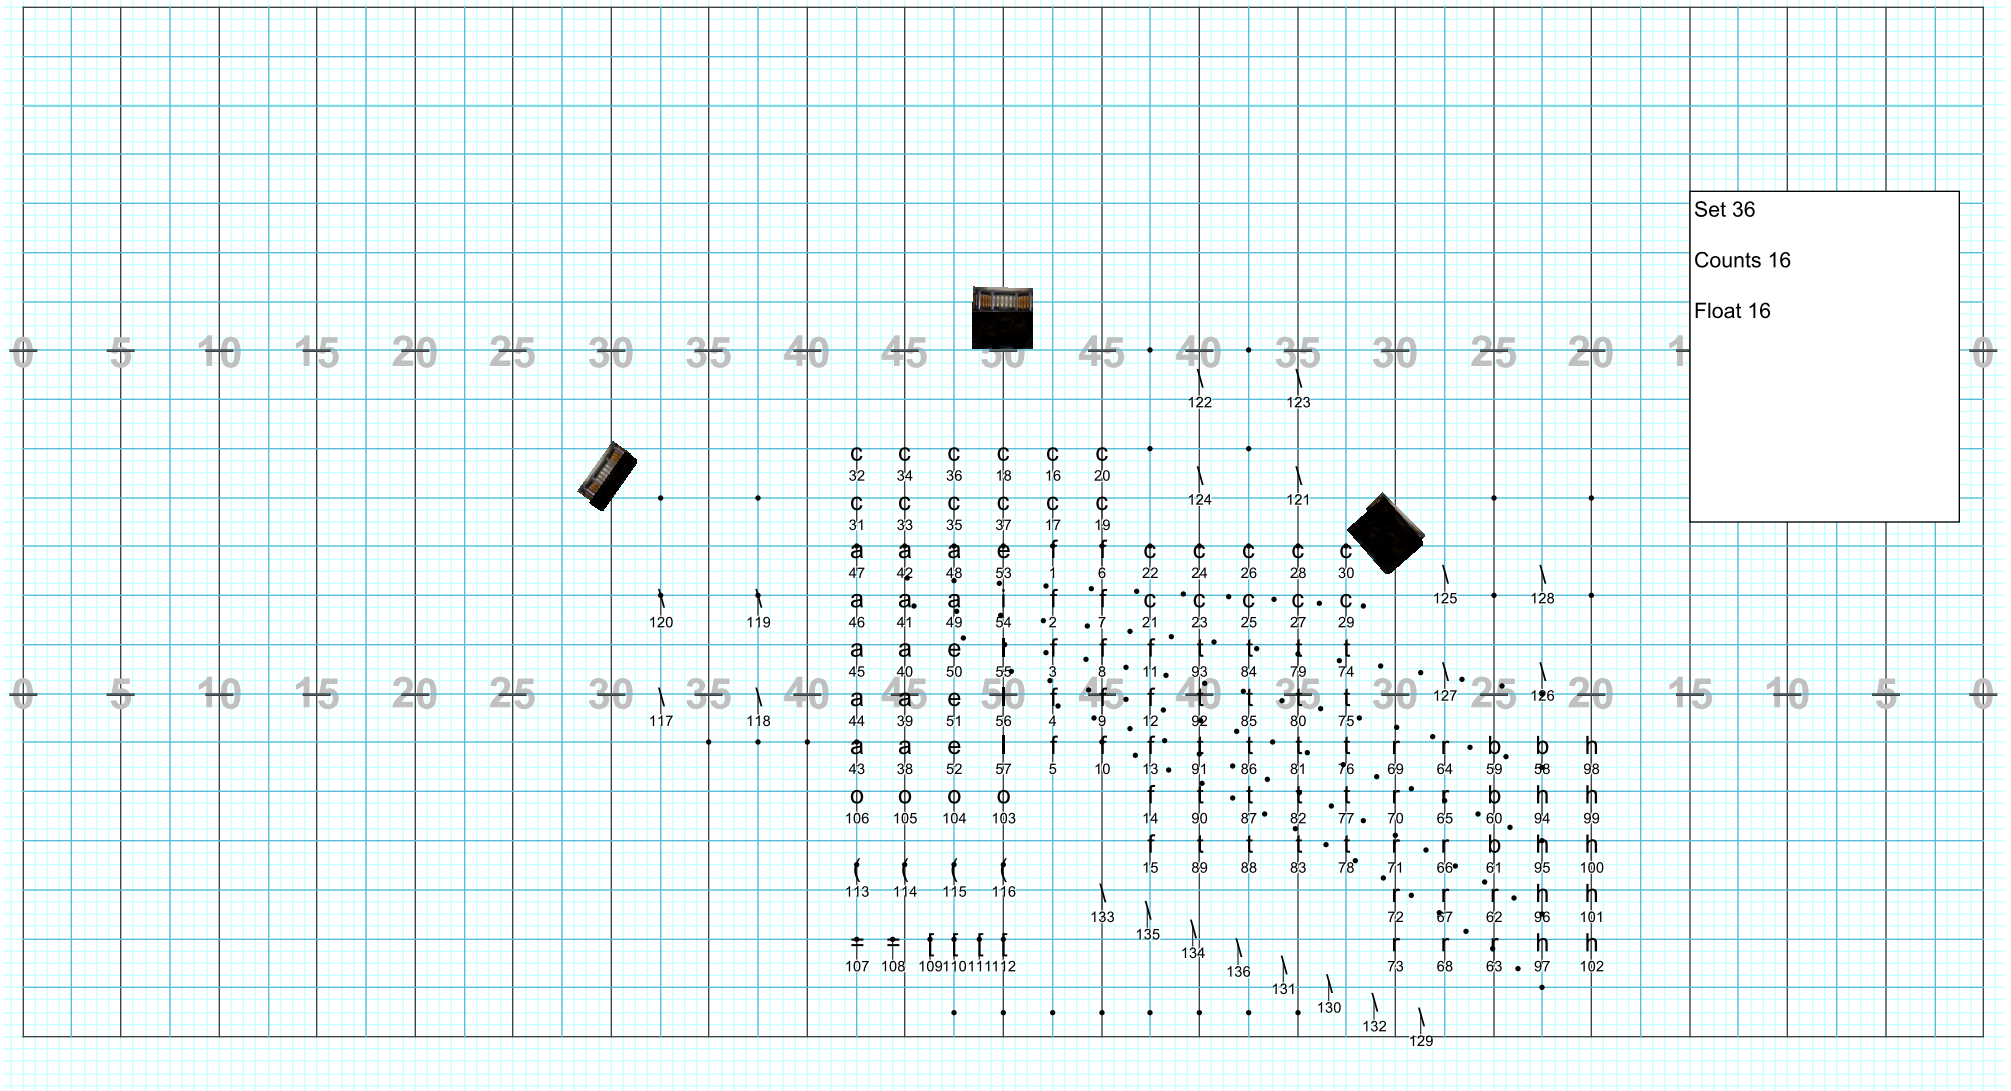

Director Viewpoint

2013 Blue Valley North High School Band
 Marion Roberts, Director
 Drill Design by Terry Williams
 Jericho Show Design
 www.jerichoshowdesign.com

Director Viewpoint

Director Viewpoint

2013 Blue Valley North High School Band
Marion Roberts, Director
Drill Design by Terry Williams
Jericho Show Design
www.jerichoshowdesign.com

Director Viewpoint

2013 Blue Valley North High School Band
Marion Roberts, Director
Drill Design by Terry Williams
Jericho Show Design
www.jerichoshowdesign.com

Director Viewpoint

2013 Blue Valley North High School Band
Marion Roberts, Director
Drill Design by Terry Williams
Jericho Show Design
www.jerichoshowdesign.com