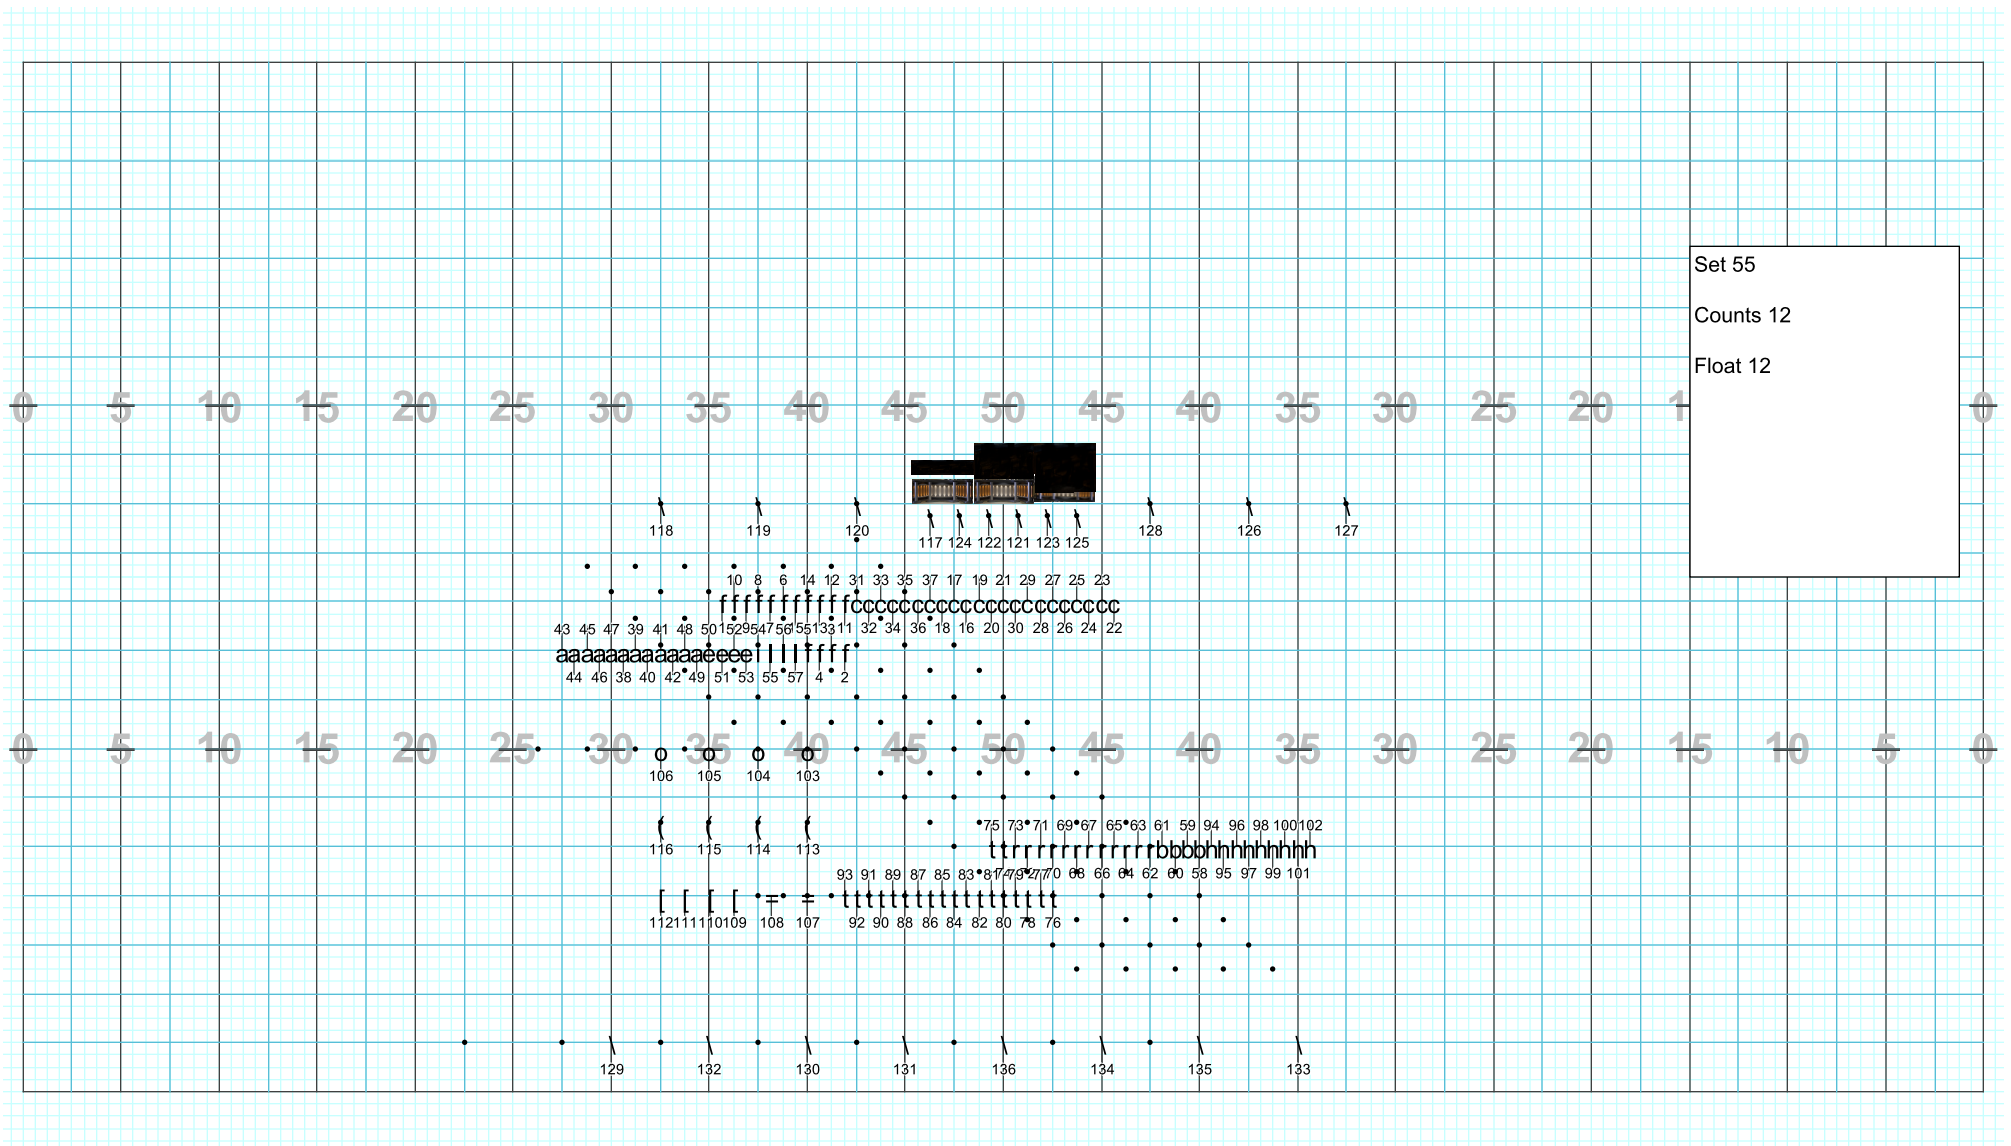

Director Viewpoint

2013 Blue Valley North High School Band
Marion Roberts, Director
Drill Design by Terry Williams
Jericho Show Design
www.jerichoshowdesign.com