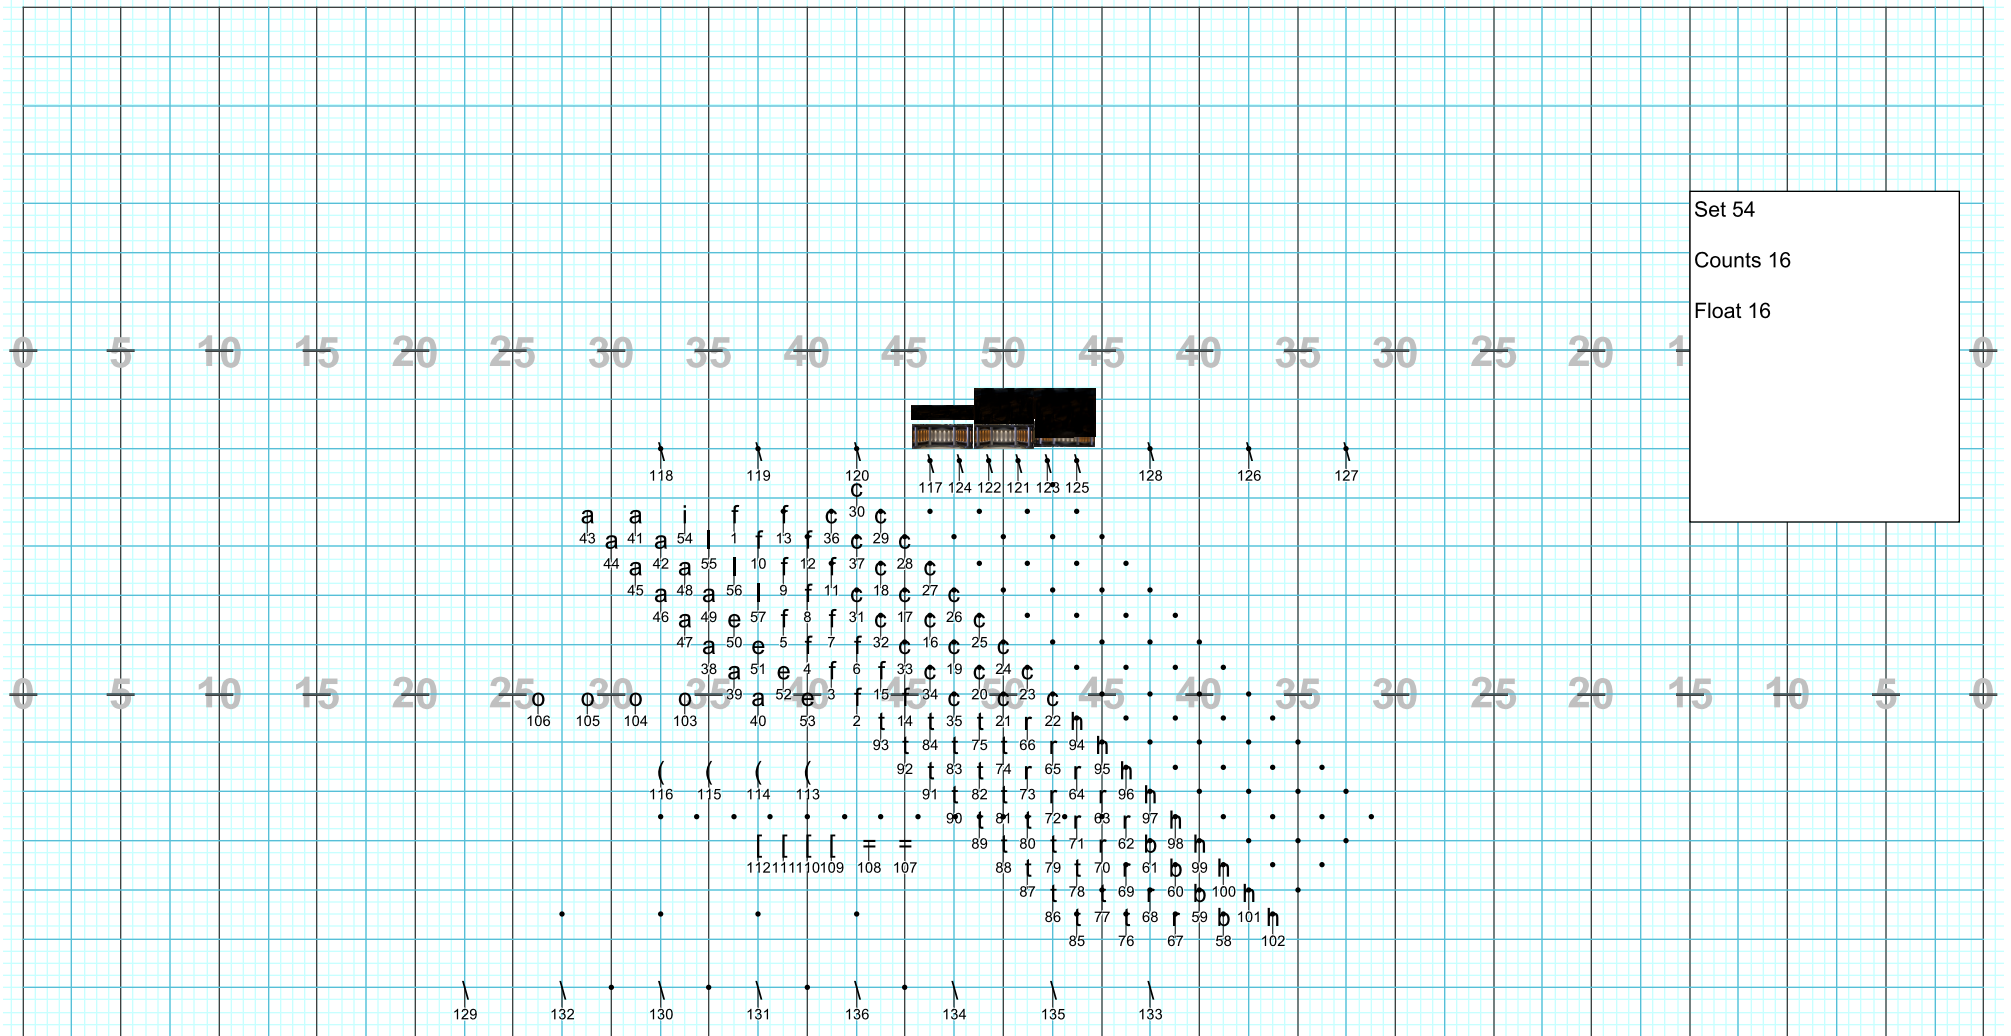

Director Viewpoint

2013 Blue Valley North High School Band
Marion Roberts, Director
Drill Design by Terry Williams
Jericho Show Design
www.jerichoshowdesign.com