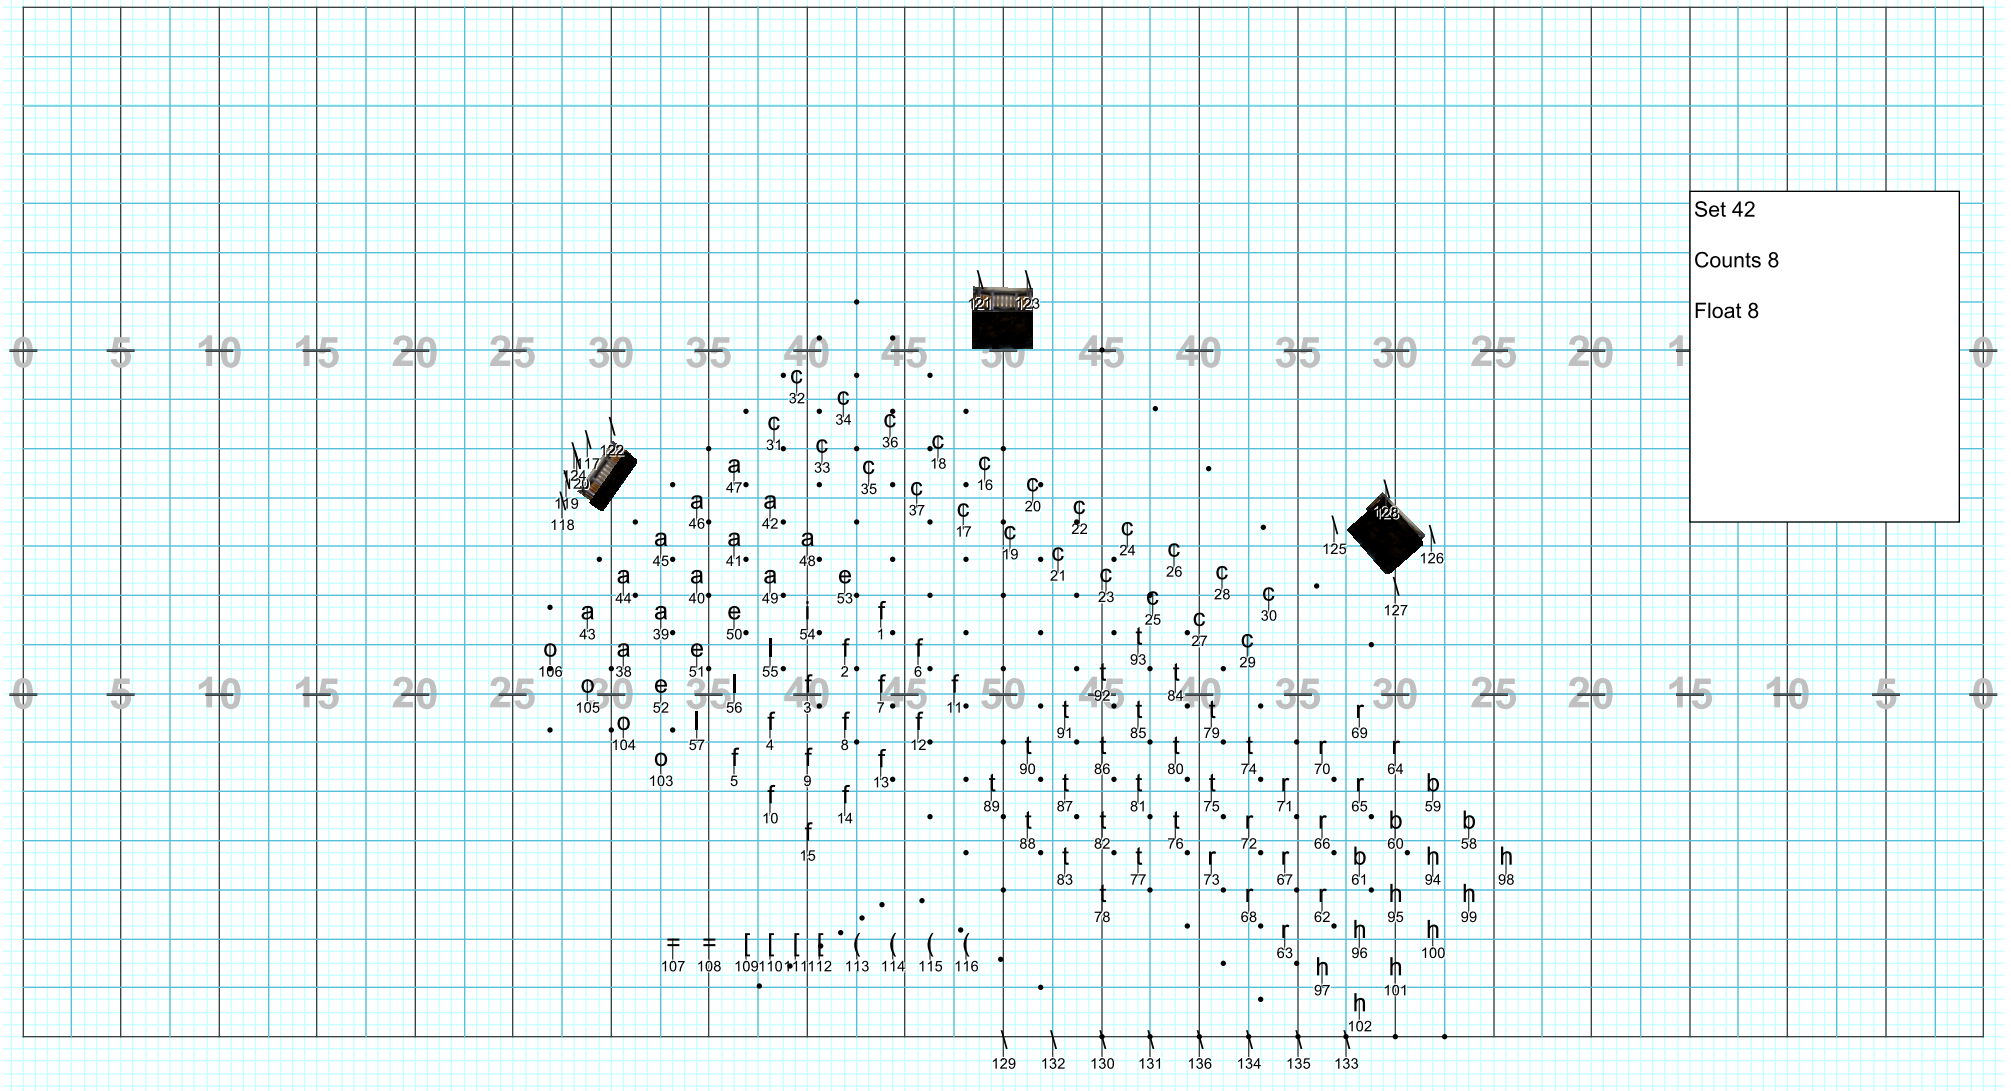

Set 41  
First Set of This Just In  
Closer

Director Viewpoint

Director Viewpoint

2013 Blue Valley North High School Band  
Marion Roberts, Director  
Drill Design by Terry Williams  
Jericho Show Design  
www.jerichoshowdesign.com