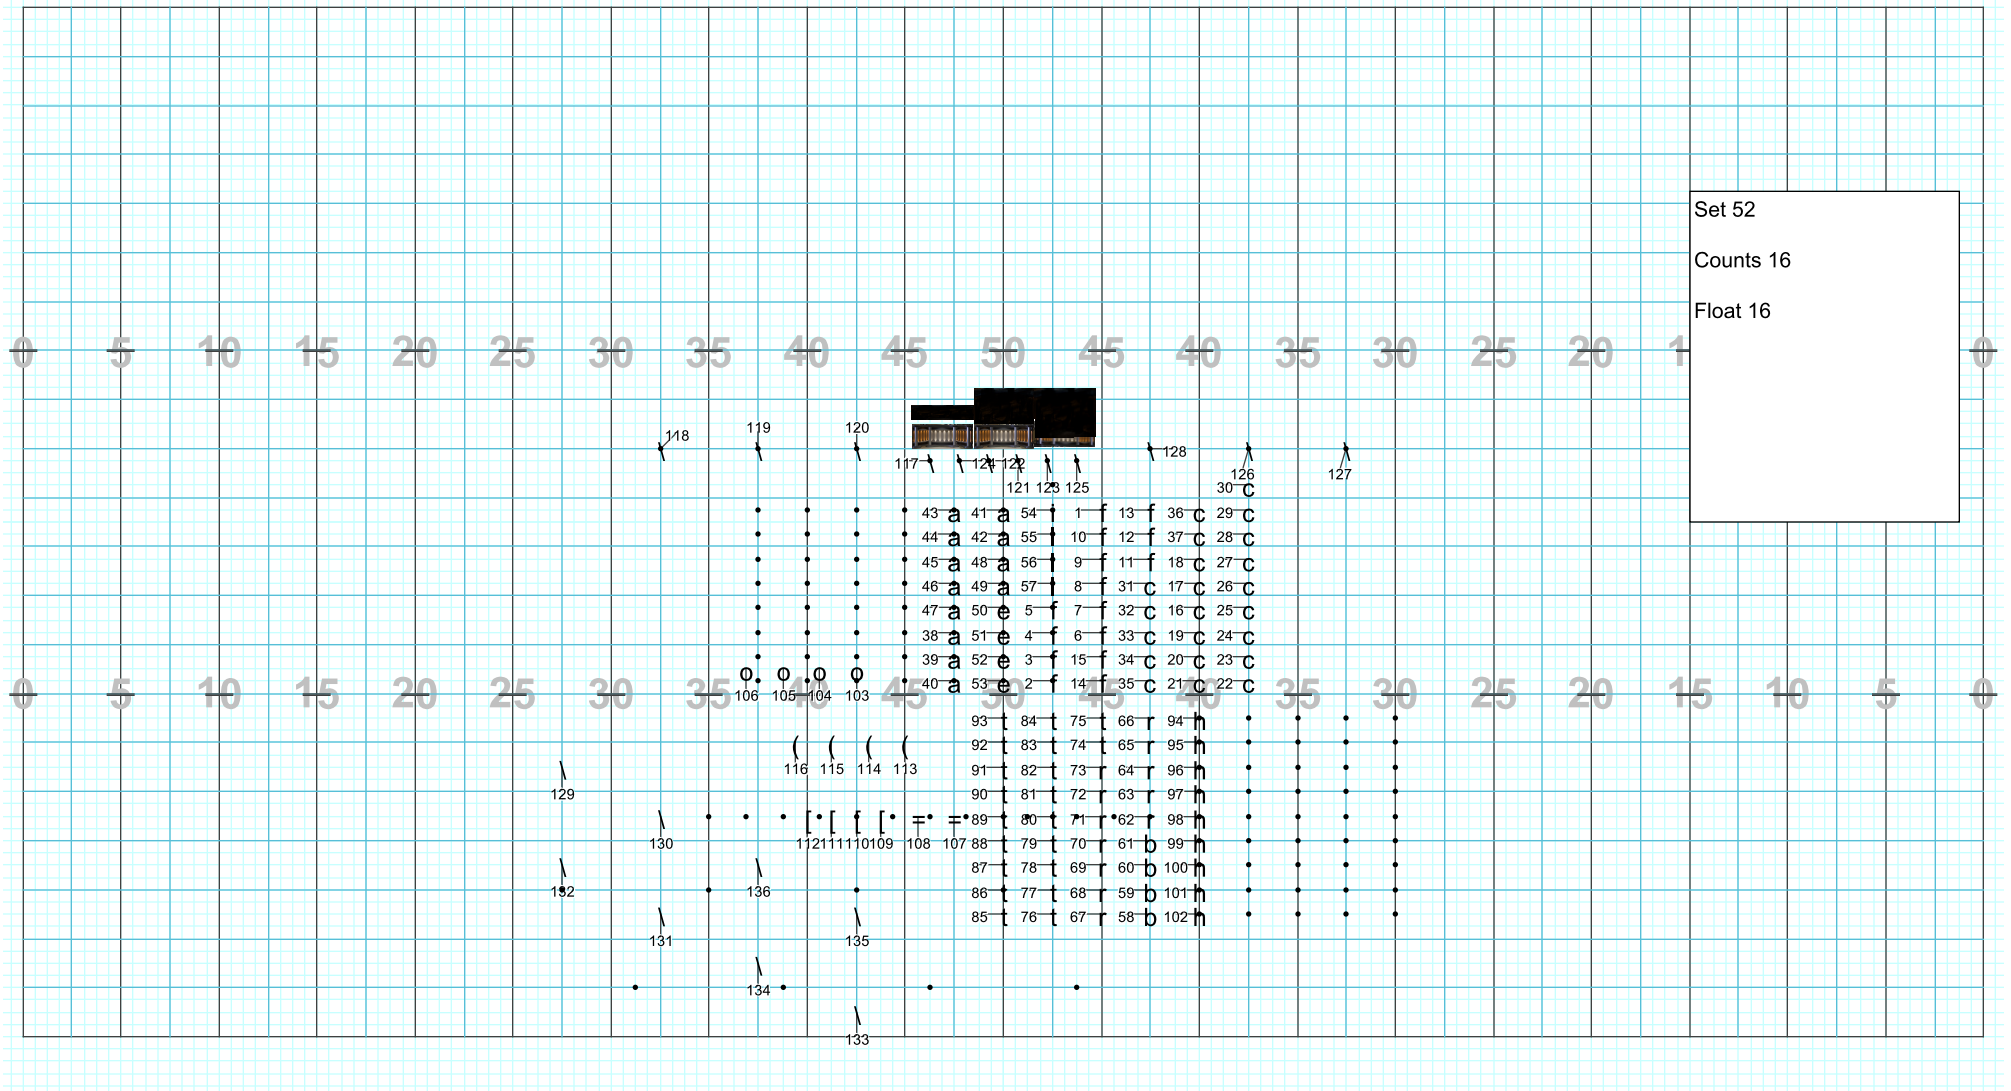

Director Viewpoint

2013 Blue Valley North High School Band
Marion Roberts, Director
Drill Design by Terry Williams
Jericho Show Design
www.jerichoshowdesign.com