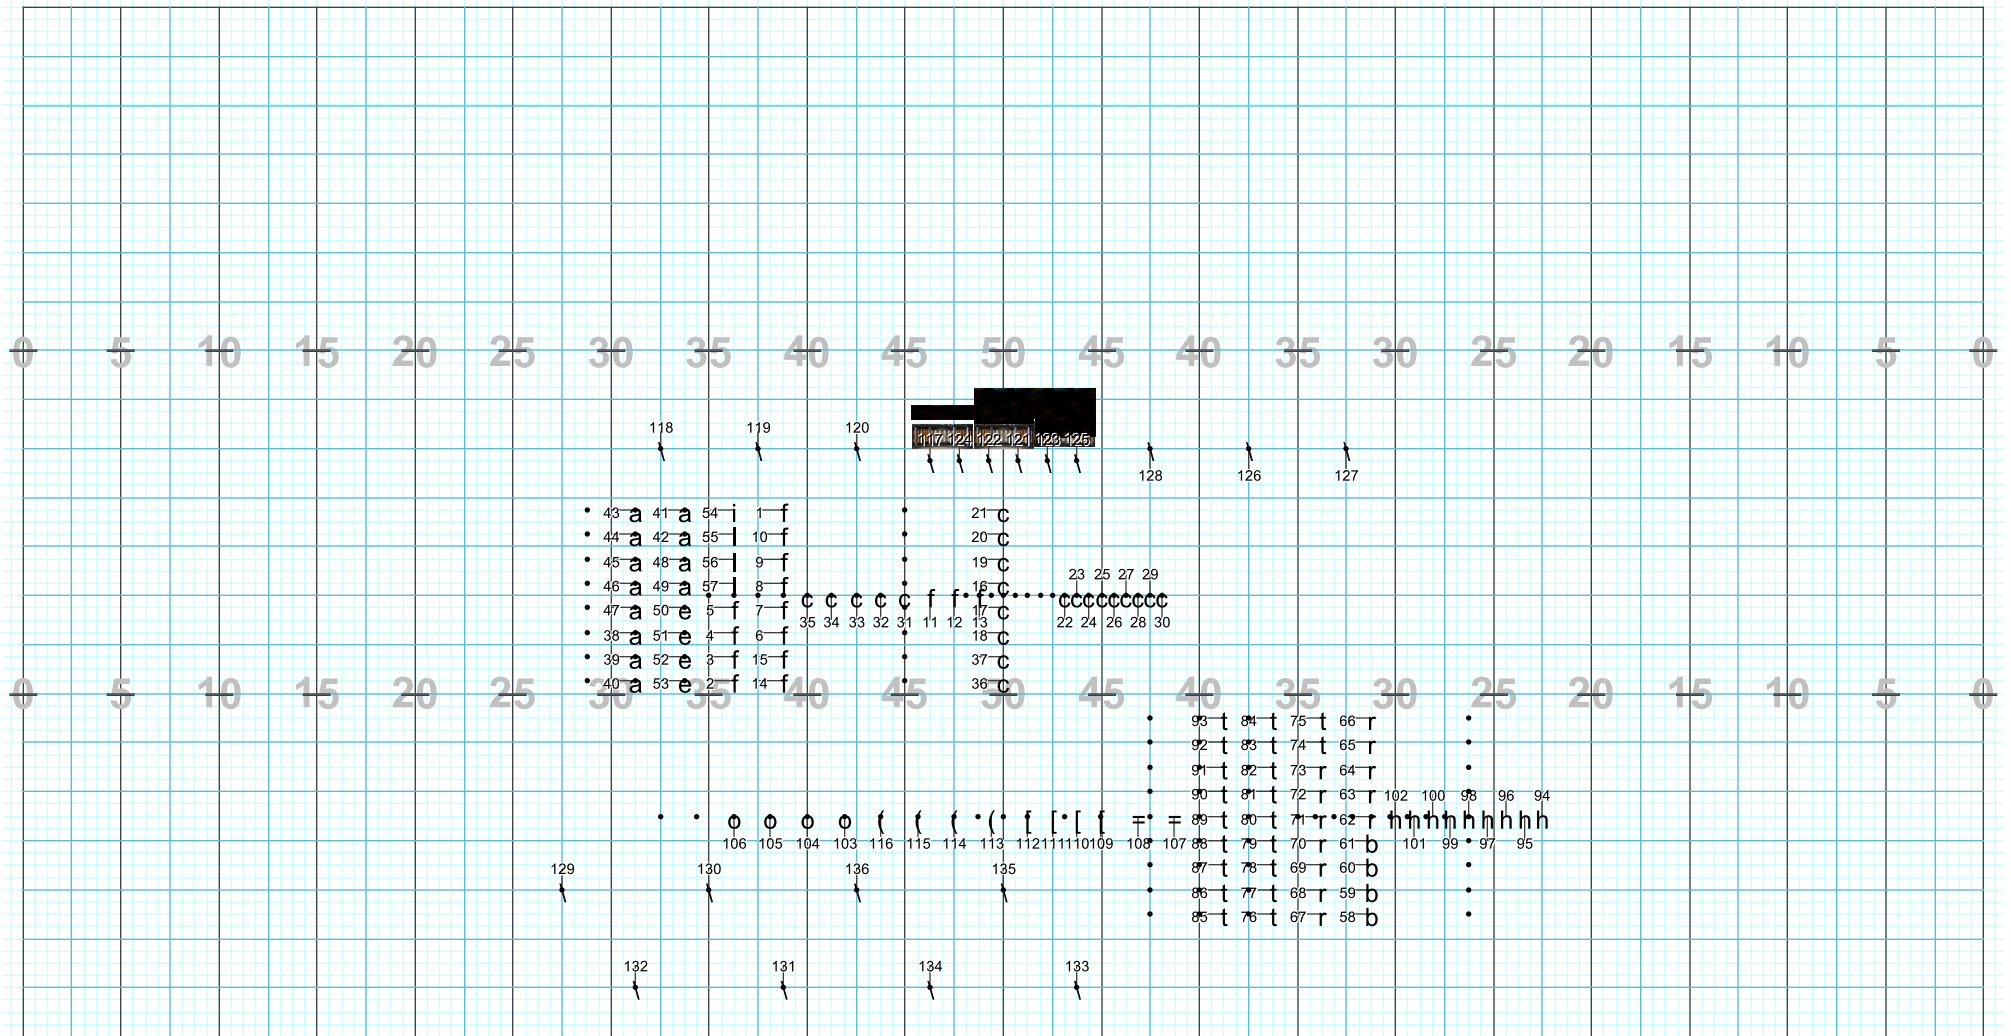

2013 Blue Valley North High School Band
Marion Roberts, Director
Drill Design by Terry Williams
Jericho Show Design
www.jerichoshowdesign.com