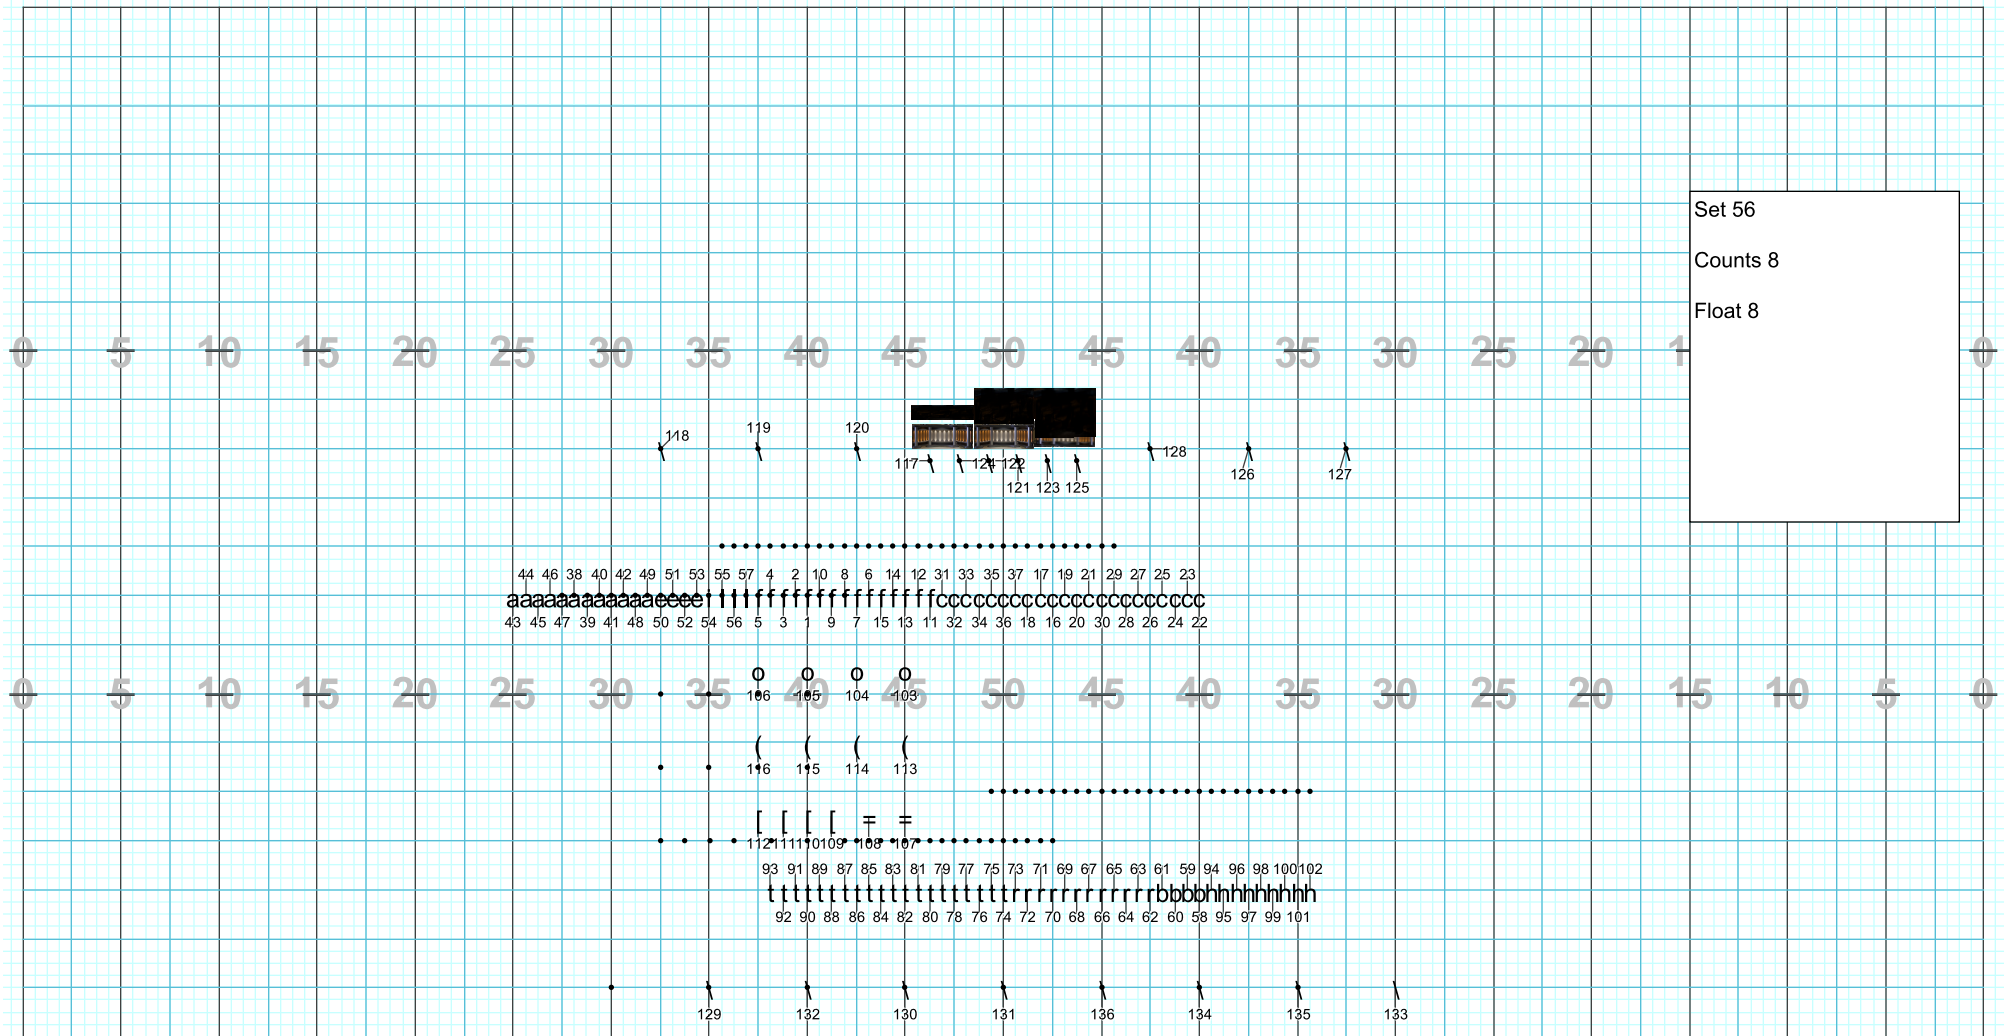

Director Viewpoint

2013 Blue Valley North High School Band
Marion Roberts, Director
Drill Design by Terry Williams
Jericho Show Design
www.jerichoshowdesign.com