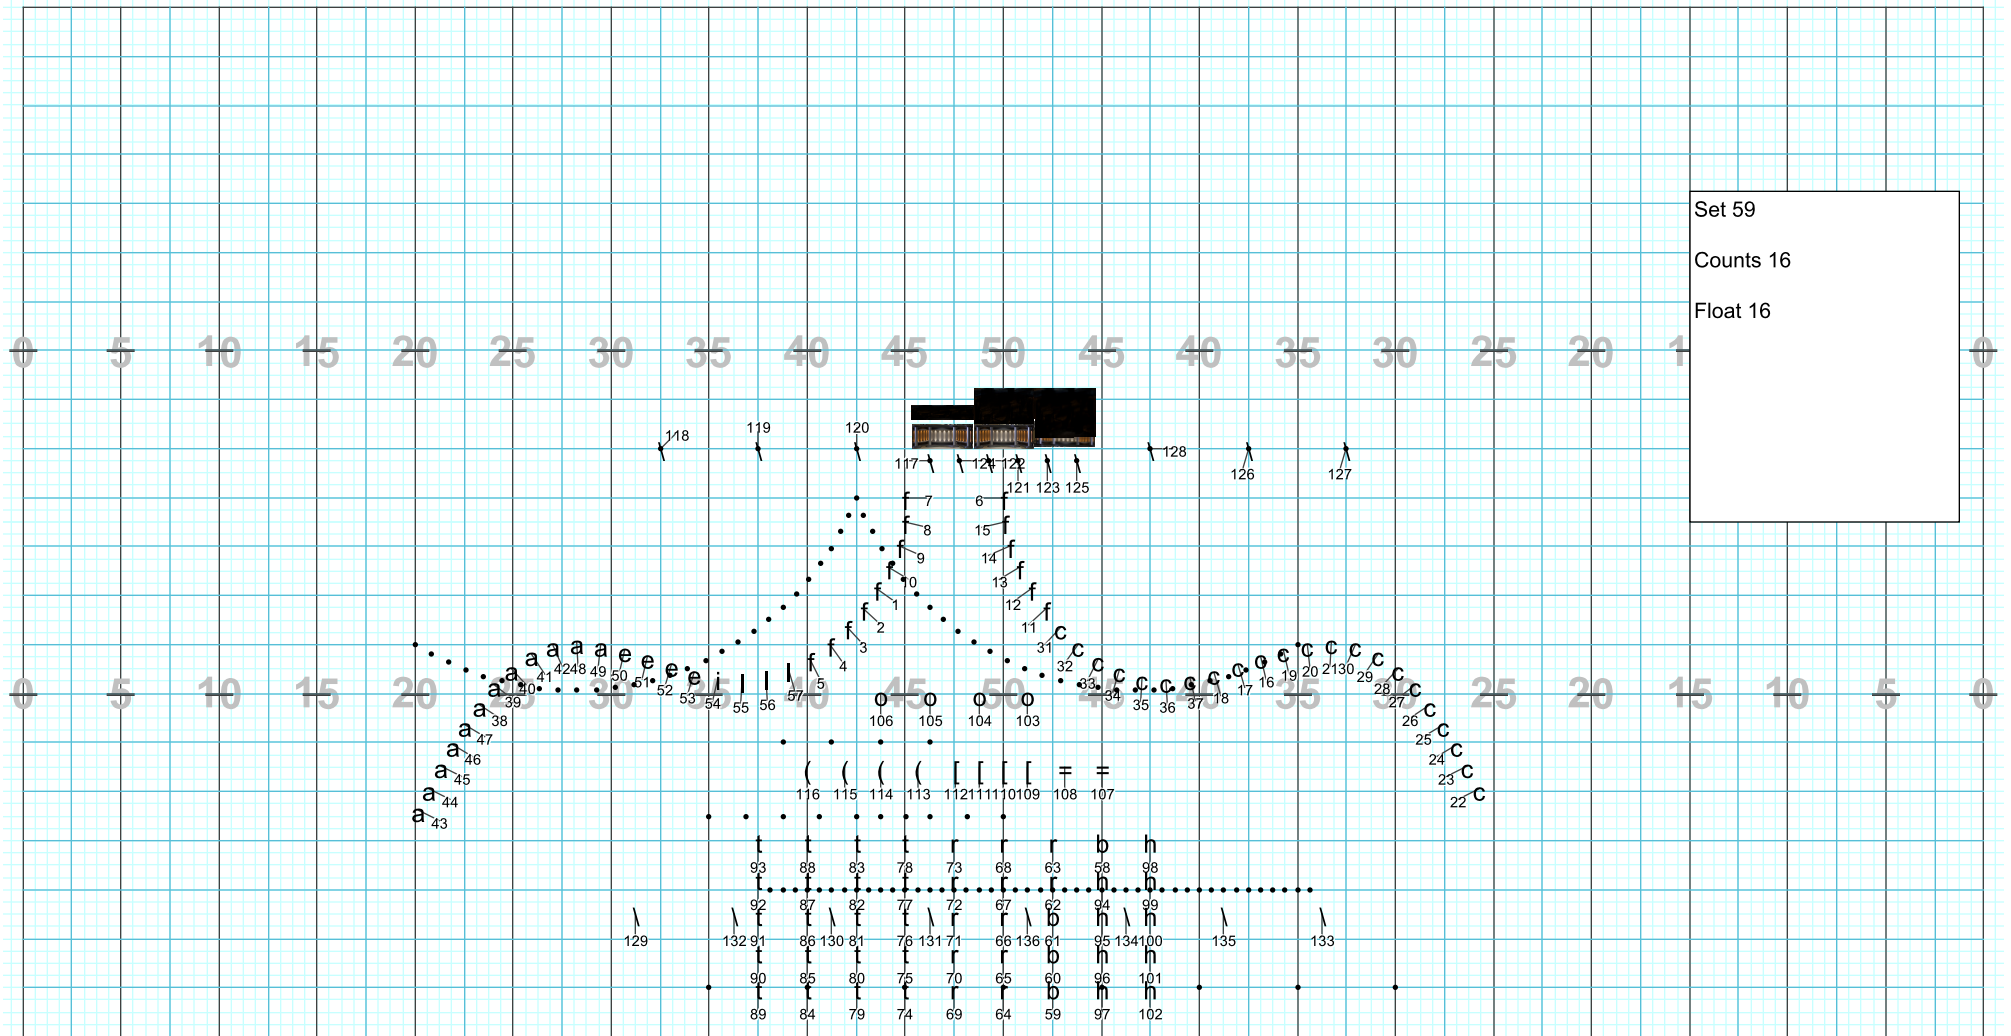

Director Viewpoint

2013 Blue Valley North High School Band  
Marion Roberts, Director  
Drill Design by Terry Williams  
Jericho Show Design  
www.jerichoshowdesign.com

Set 59  
Counts 16  
Float 16

Director Viewpoint