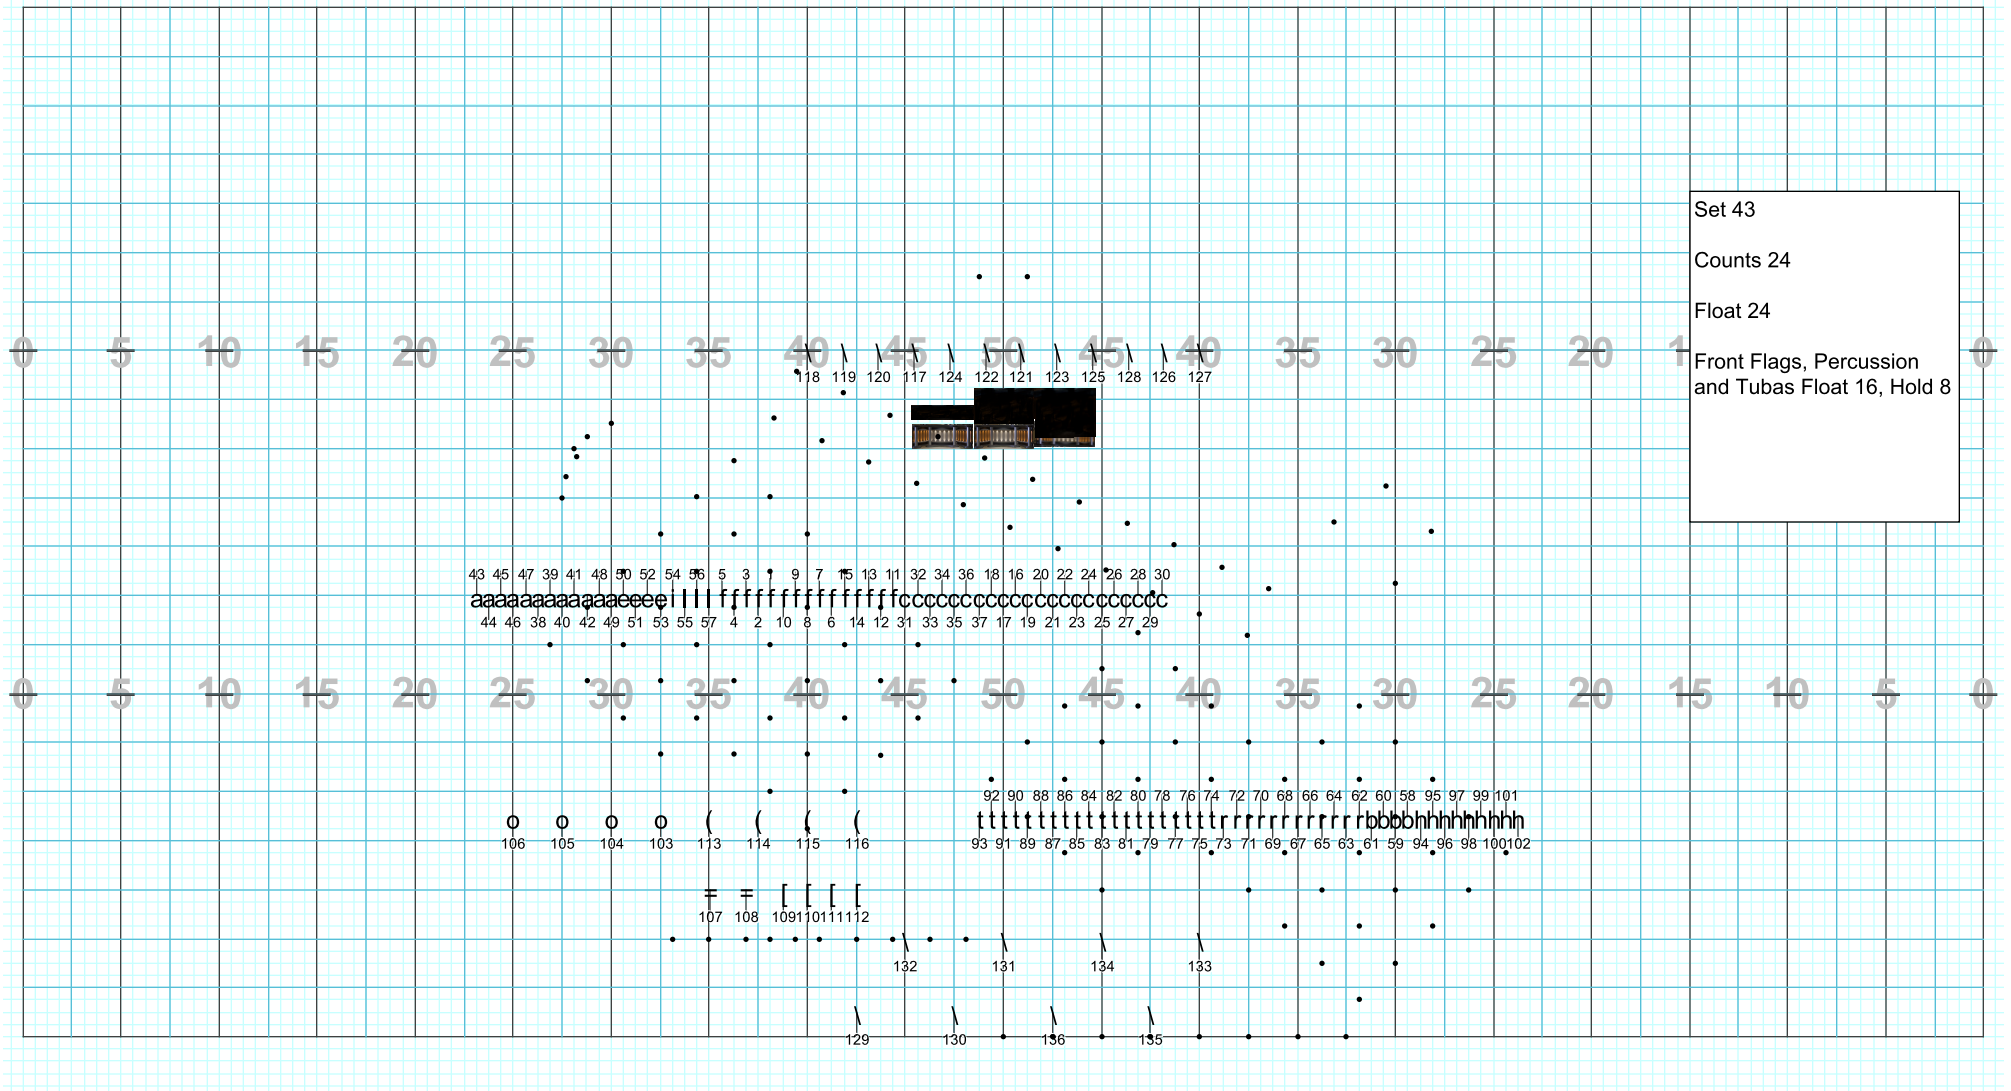

Set 41  
First Set of This Just In  
Closer

Director Viewpoint

Director Viewpoint

2013 Blue Valley North High School Band  
Marion Roberts, Director  
Drill Design by Terry Williams  
Jericho Show Design  
www.jerichoshowdesign.com