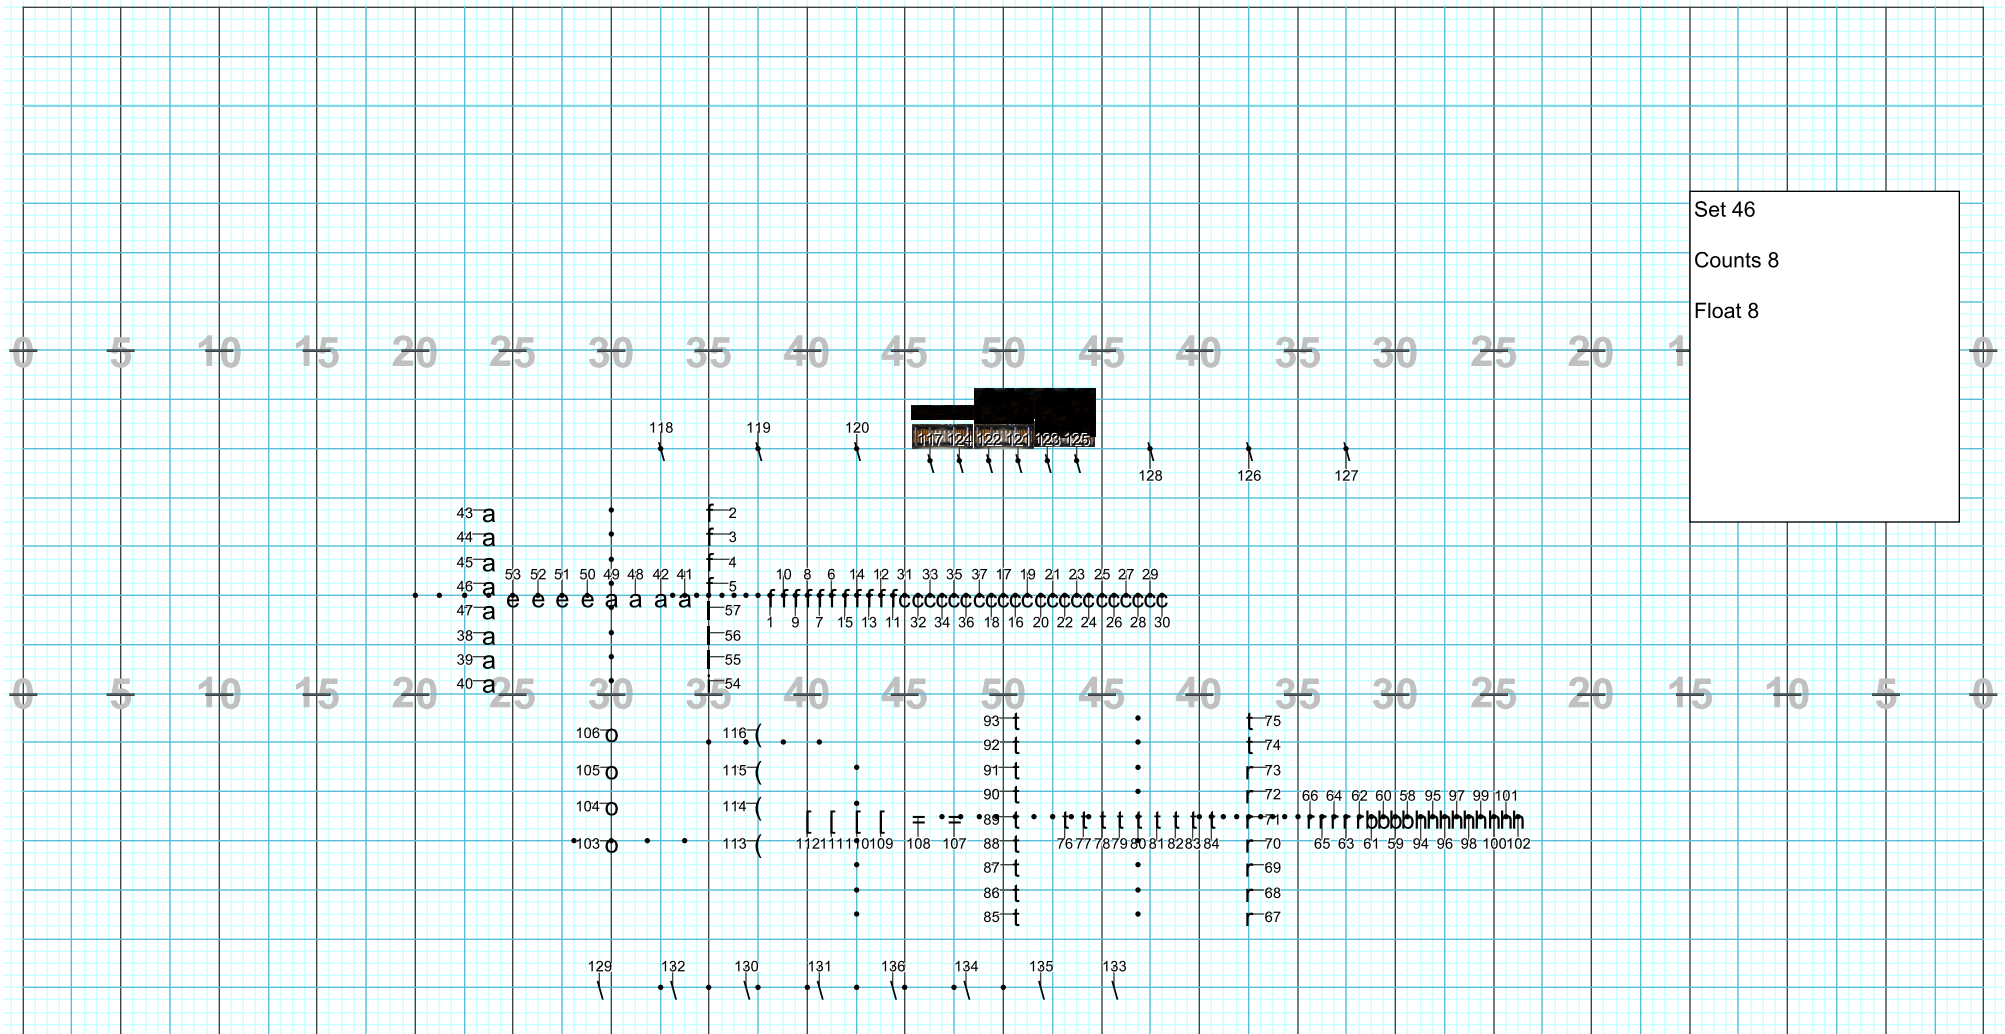

Set 41  
First Set of This Just In  
Closer

Director Viewpoint

Director Viewpoint

2013 Blue Valley North High School Band  
Marion Roberts, Director  
Drill Design by Terry Williams  
Jericho Show Design  
www.jerichoshowdesign.com

Director Viewpoint

2013 Blue Valley North High School Band  
Marion Roberts, Director  
Drill Design by Terry Williams  
Jericho Show Design  
www.jerichoshowdesign.com

Director Viewpoint

2013 Blue Valley North High School Band  
 Marion Roberts, Director  
 Drill Design by Terry Williams  
 Jericho Show Design  
 www.jerichoshowdesign.com