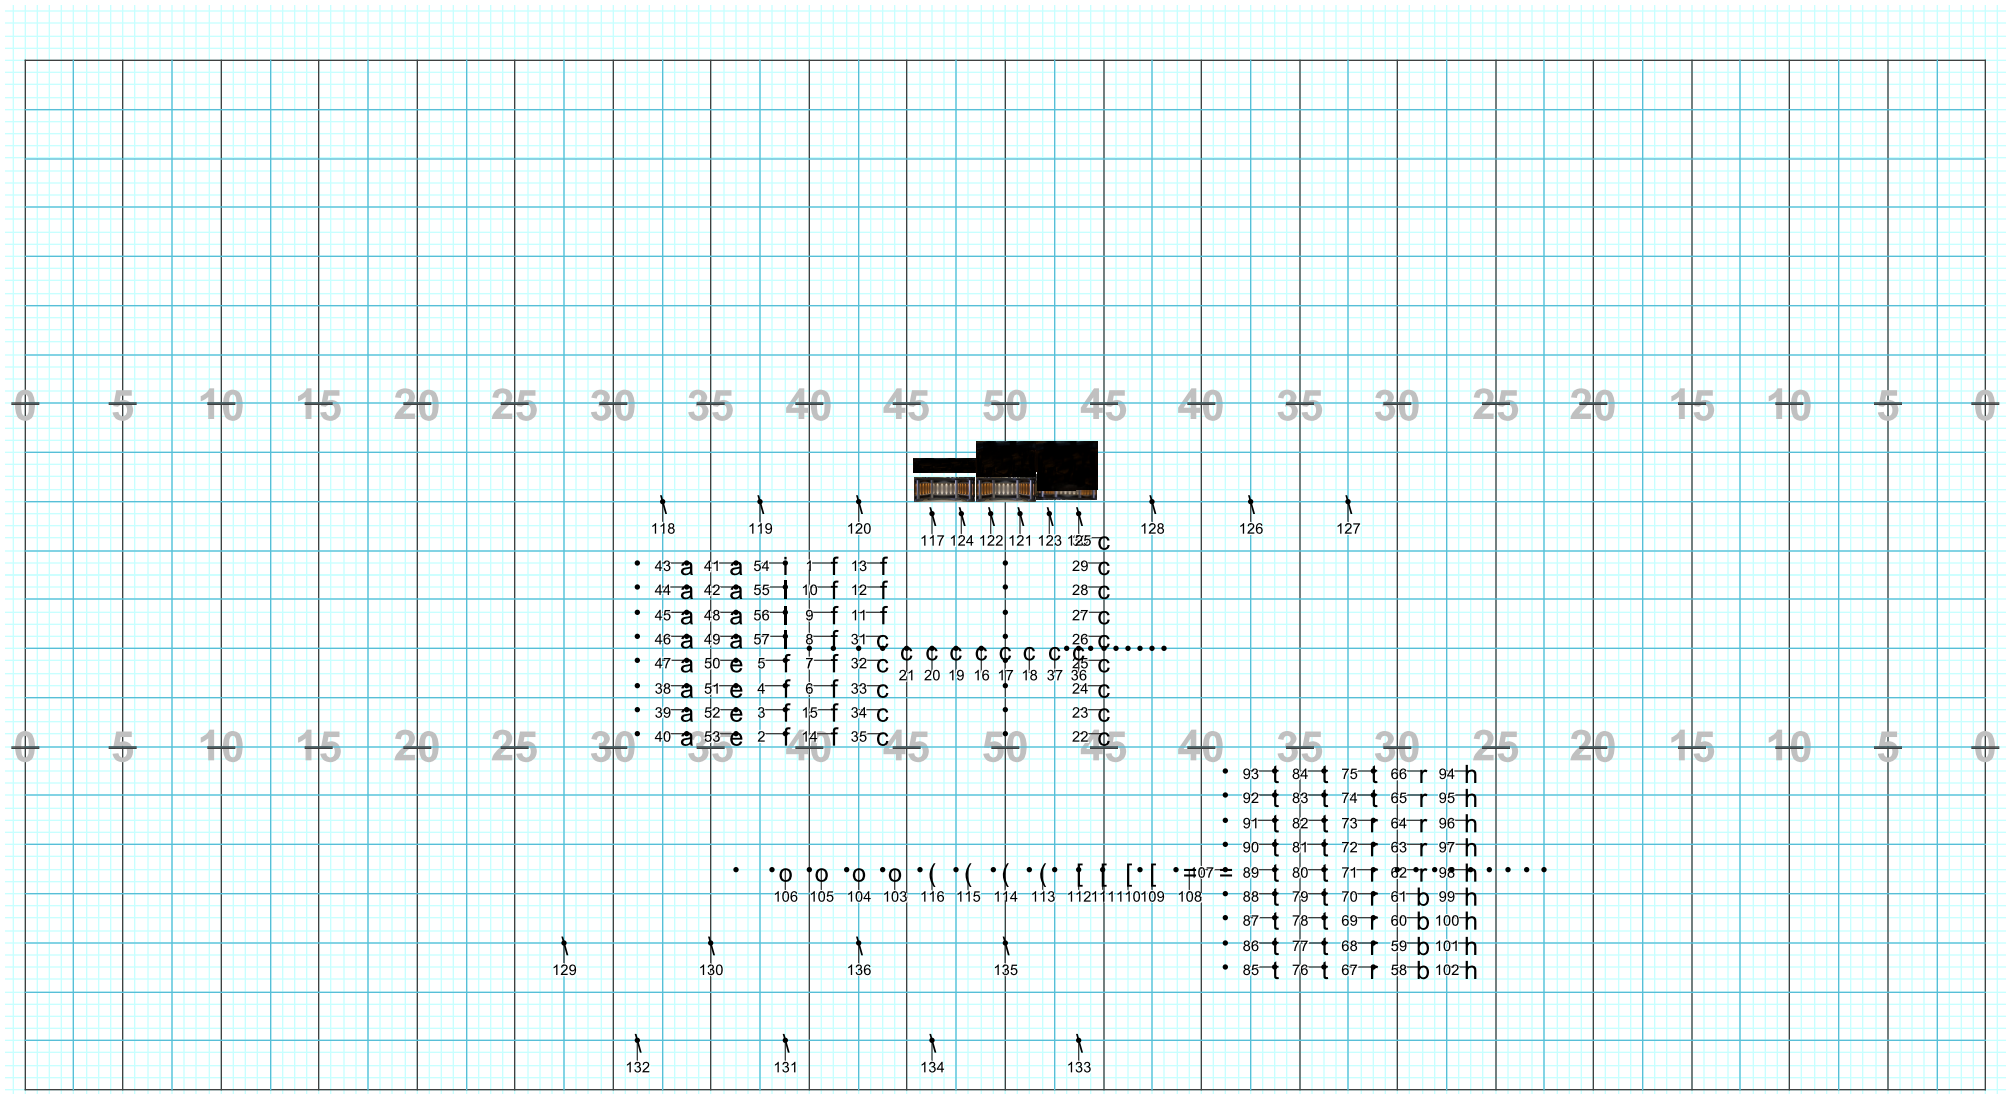

Director Viewpoint

2013 Blue Valley North High School Band
Marion Roberts, Director
Drill Design by Terry Williams
Jericho Show Design
www.jerichoshowdesign.com