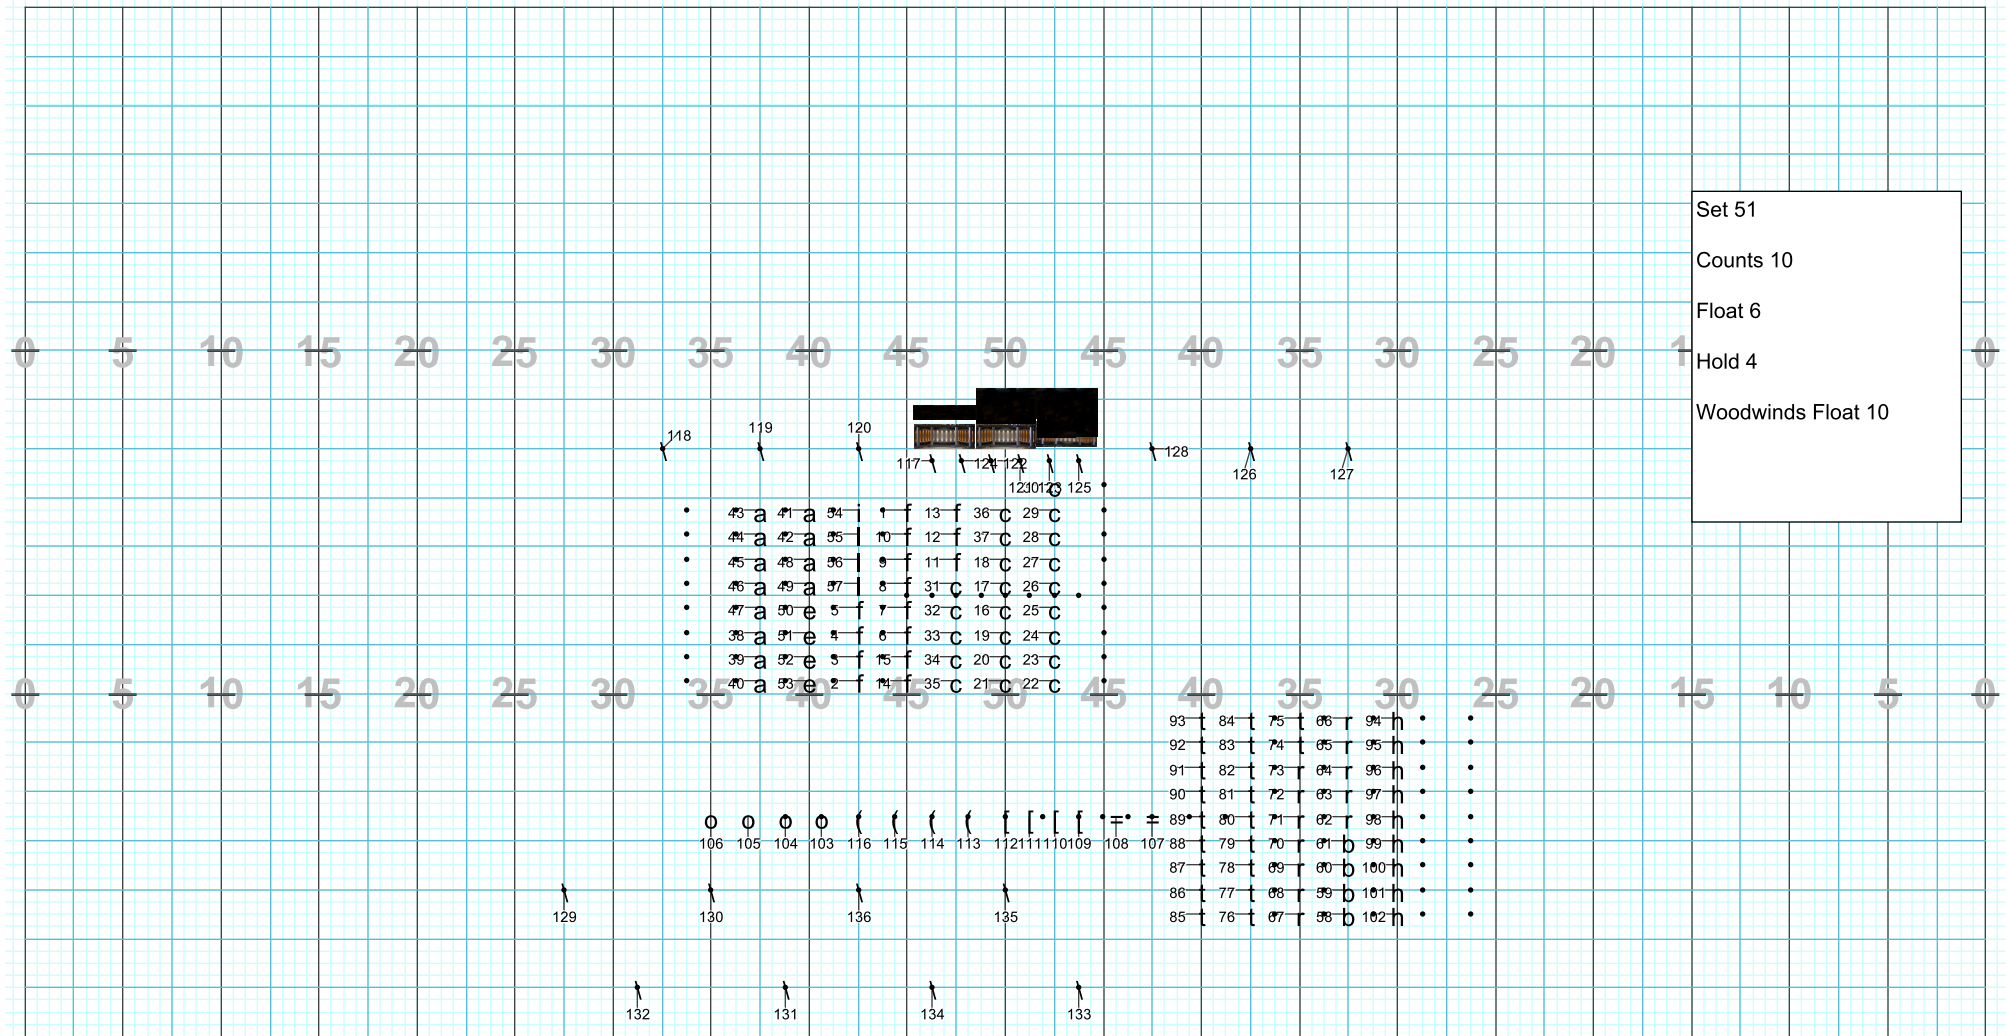

Director Viewpoint

Director Viewpoint

2013 Blue Valley North High School Band
Marion Roberts, Director
Drill Design by Terry Williams
Jericho Show Design
www.jerichoshowdesign.com