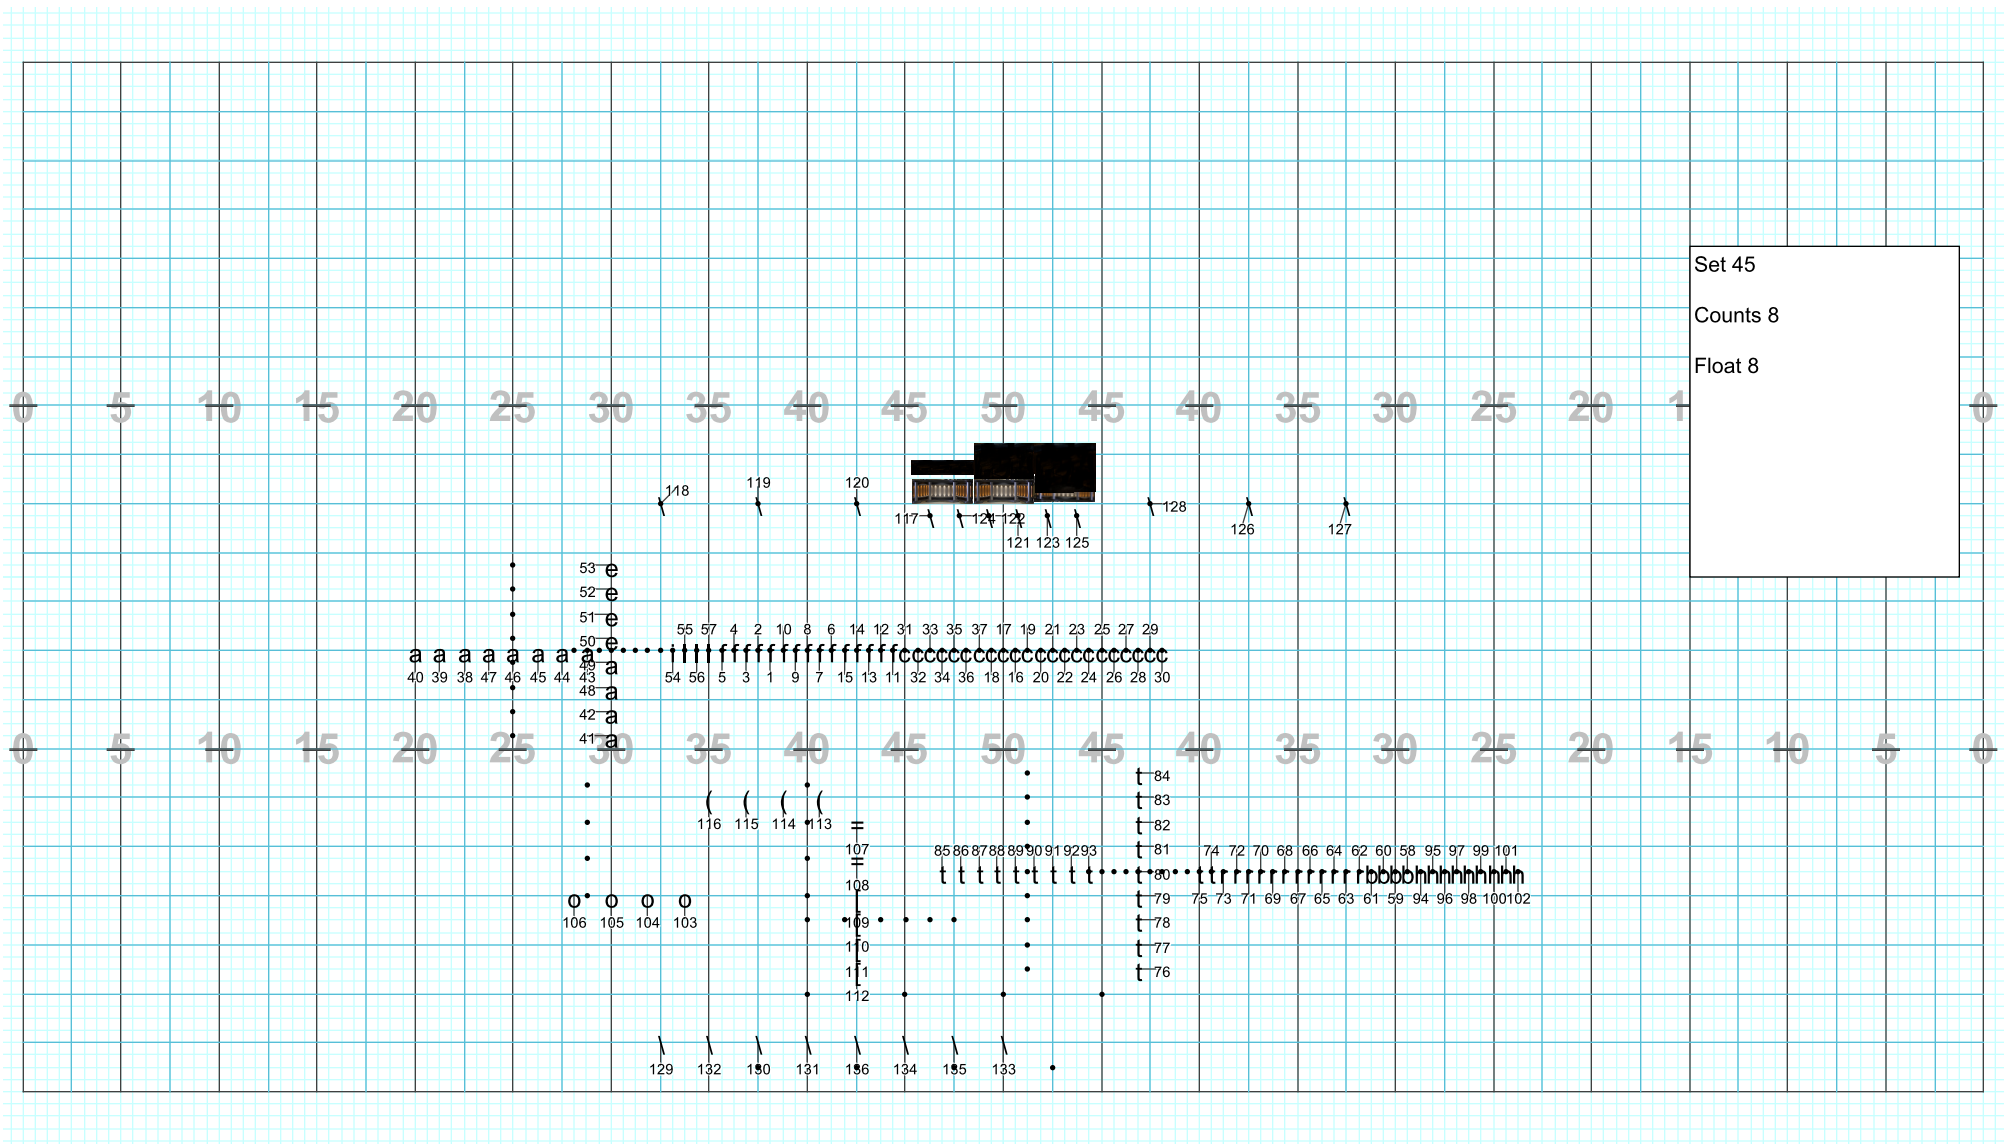

Director Viewpoint

2013 Blue Valley North High School Band
Marion Roberts, Director
Drill Design by Terry Williams
Jericho Show Design
www.jerichoshowdesign.com