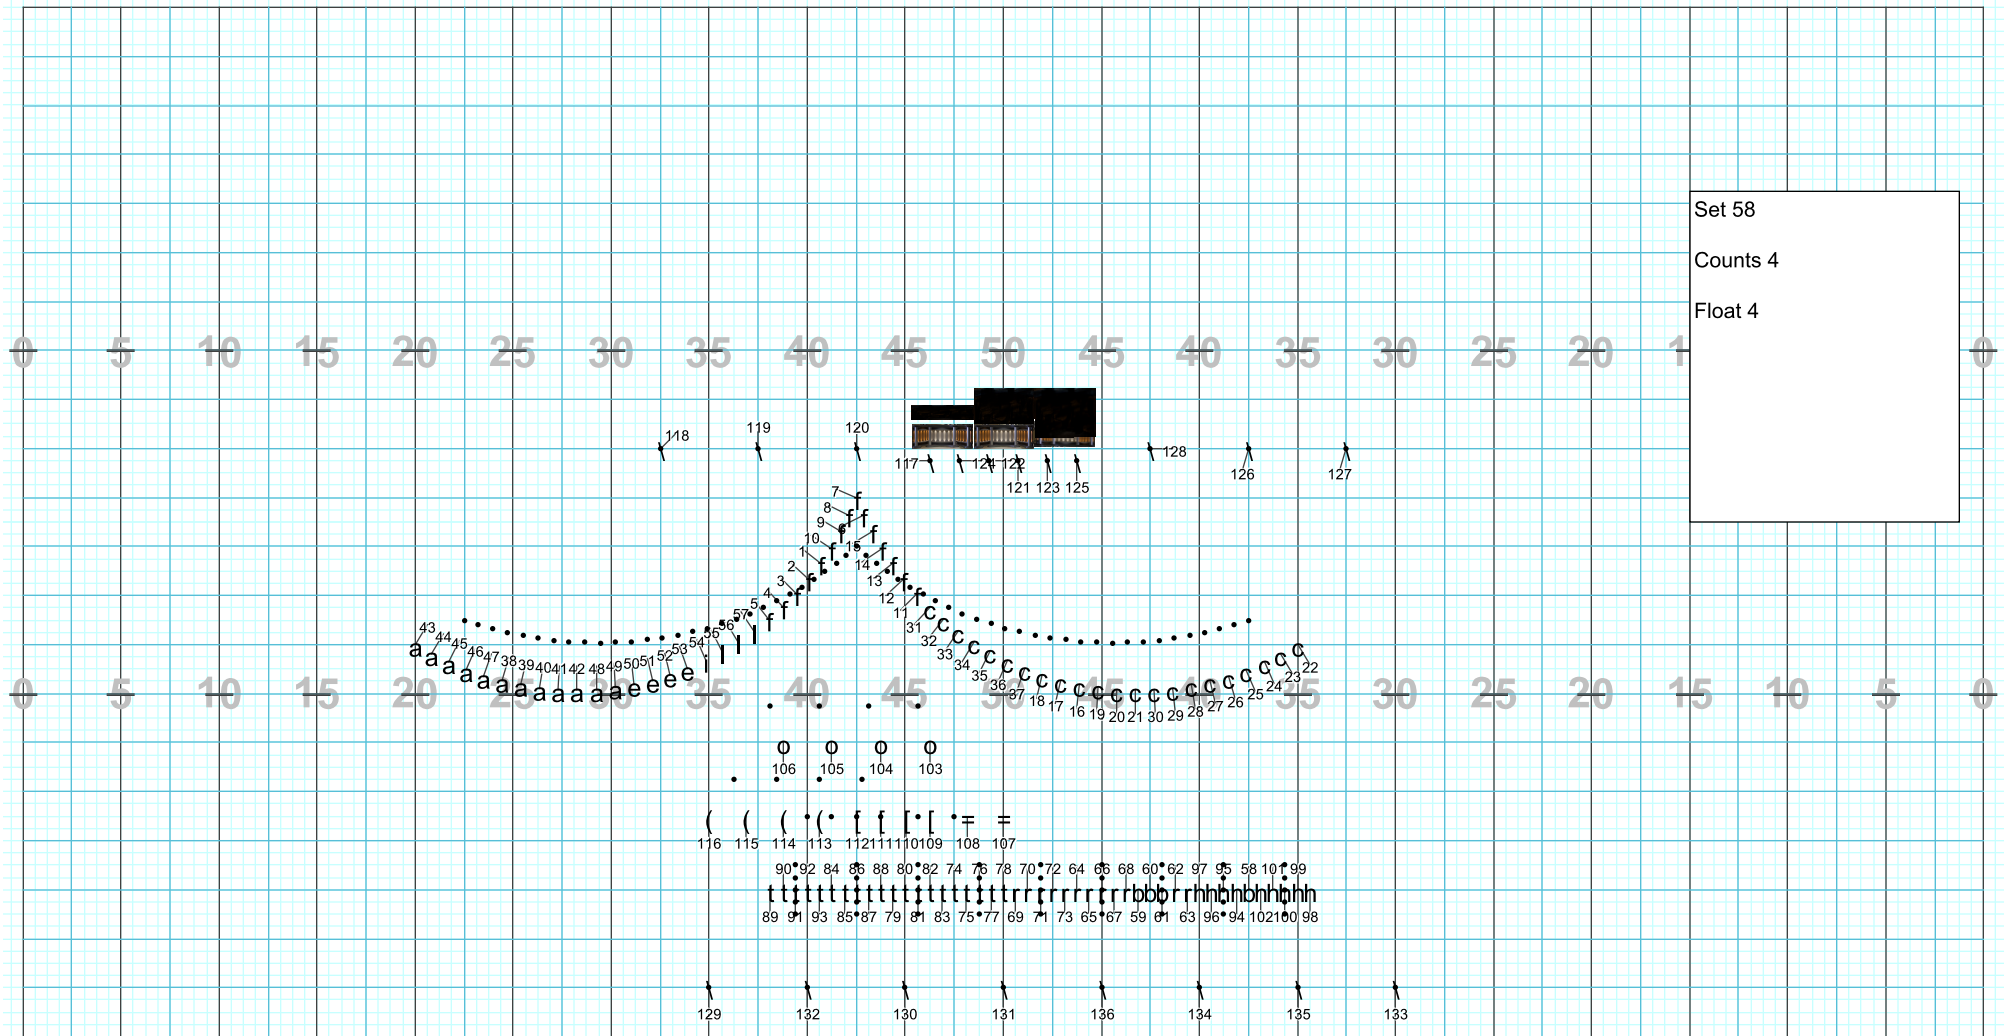

Director Viewpoint

2013 Blue Valley North High School Band  
Marion Roberts, Director  
Drill Design by Terry Williams  
Jericho Show Design  
www.jerichoshowdesign.com

Set 59  
Counts 16  
Float 16

Director Viewpoint