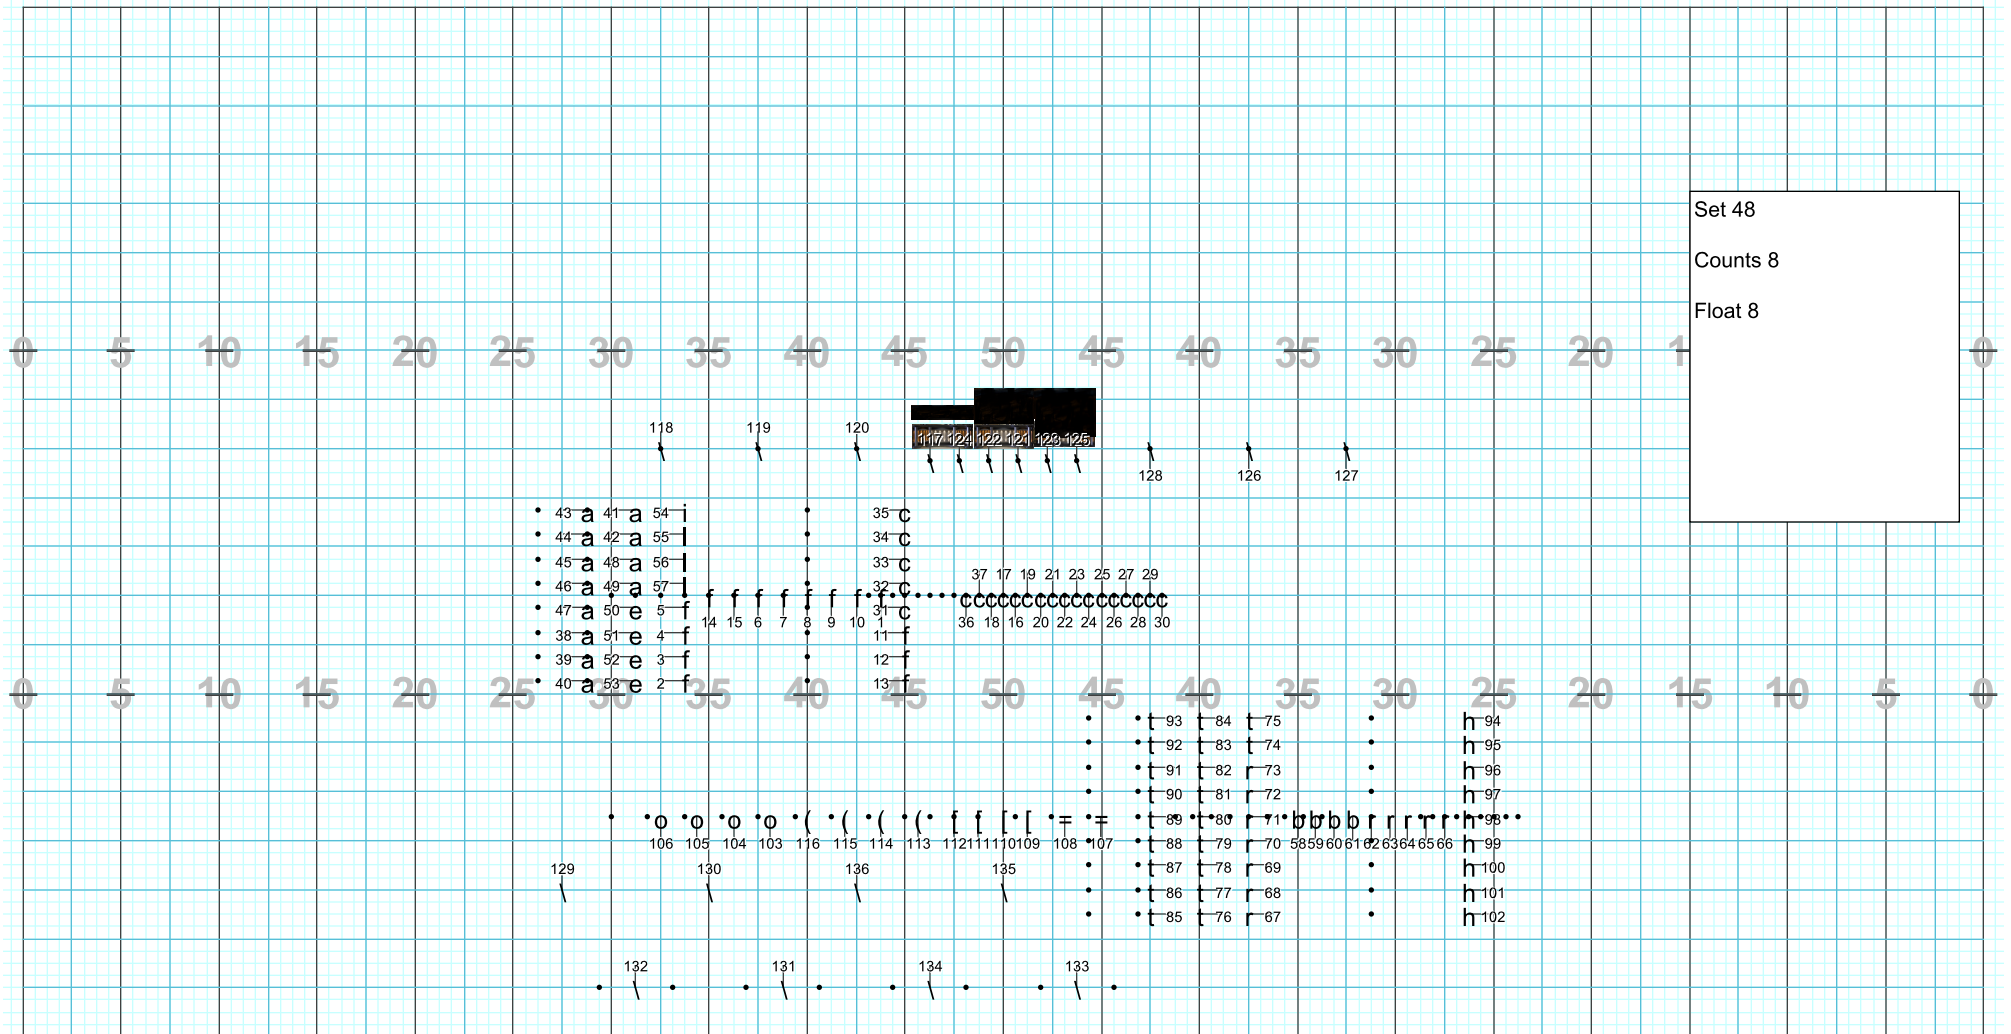

Director Viewpoint

Director Viewpoint

2013 Blue Valley North High School Band
Marion Roberts, Director
Drill Design by Terry Williams
Jericho Show Design
www.jerichoshowdesign.com