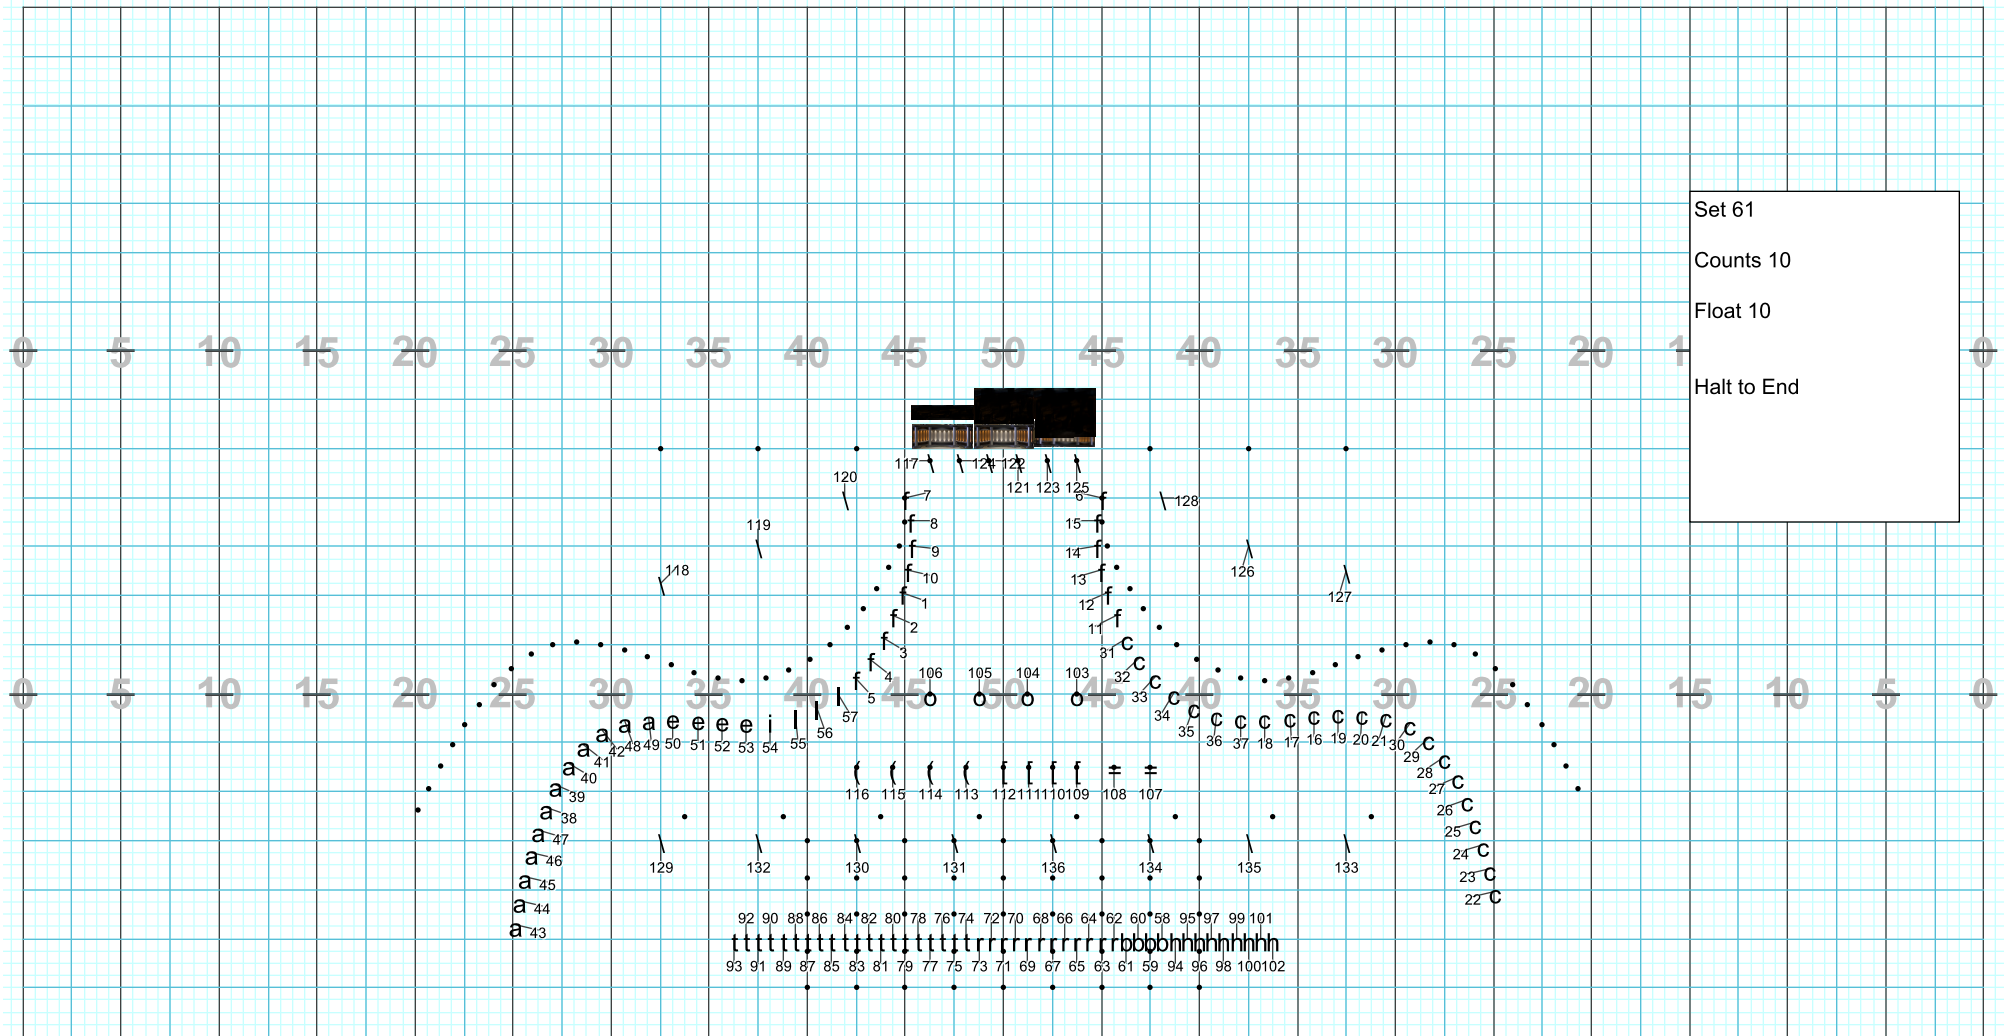

Director Viewpoint

Director Viewpoint

2013 Blue Valley North High School Band
Marion Roberts, Director
Drill Design by Terry Williams
Jericho Show Design
www.jerichoshowdesign.com