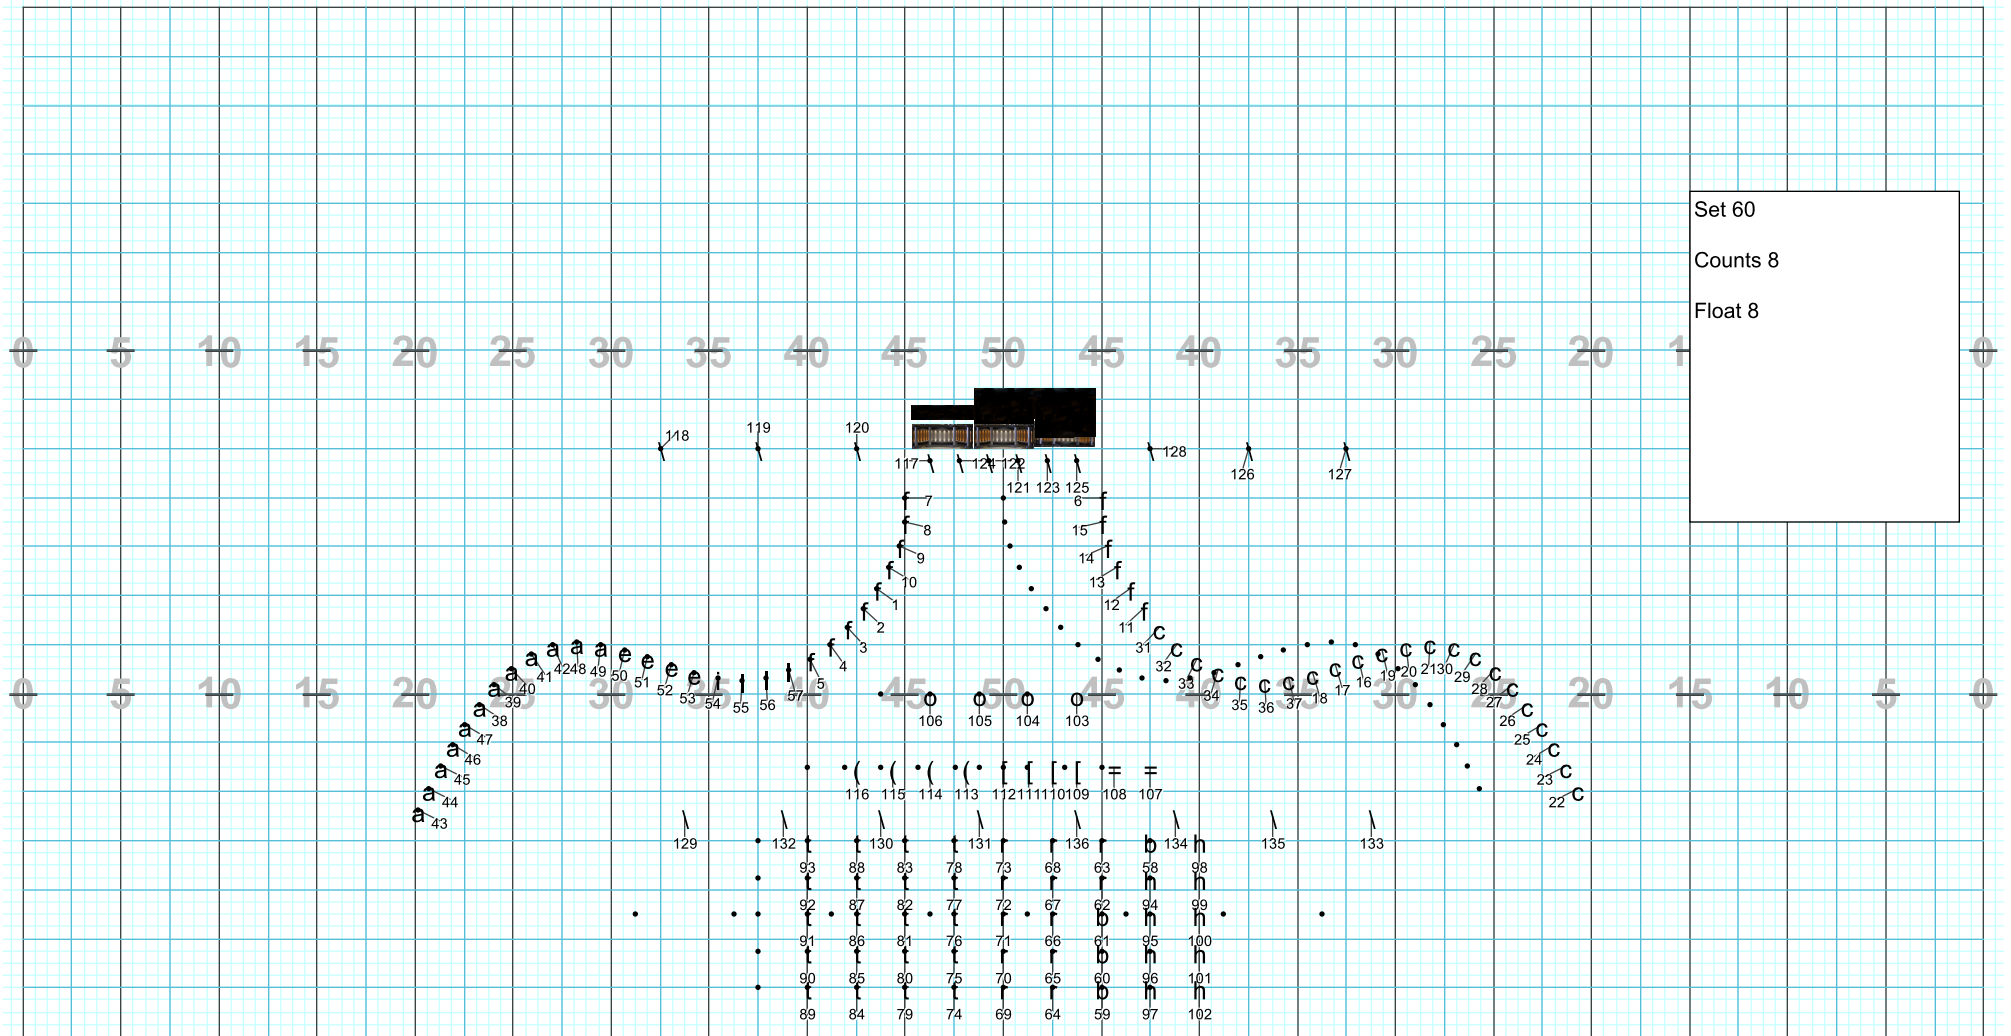

Director Viewpoint

2013 Blue Valley North High School Band
Marion Roberts, Director
Drill Design by Terry Williams
Jericho Show Design
www.jerichoshowdesign.com