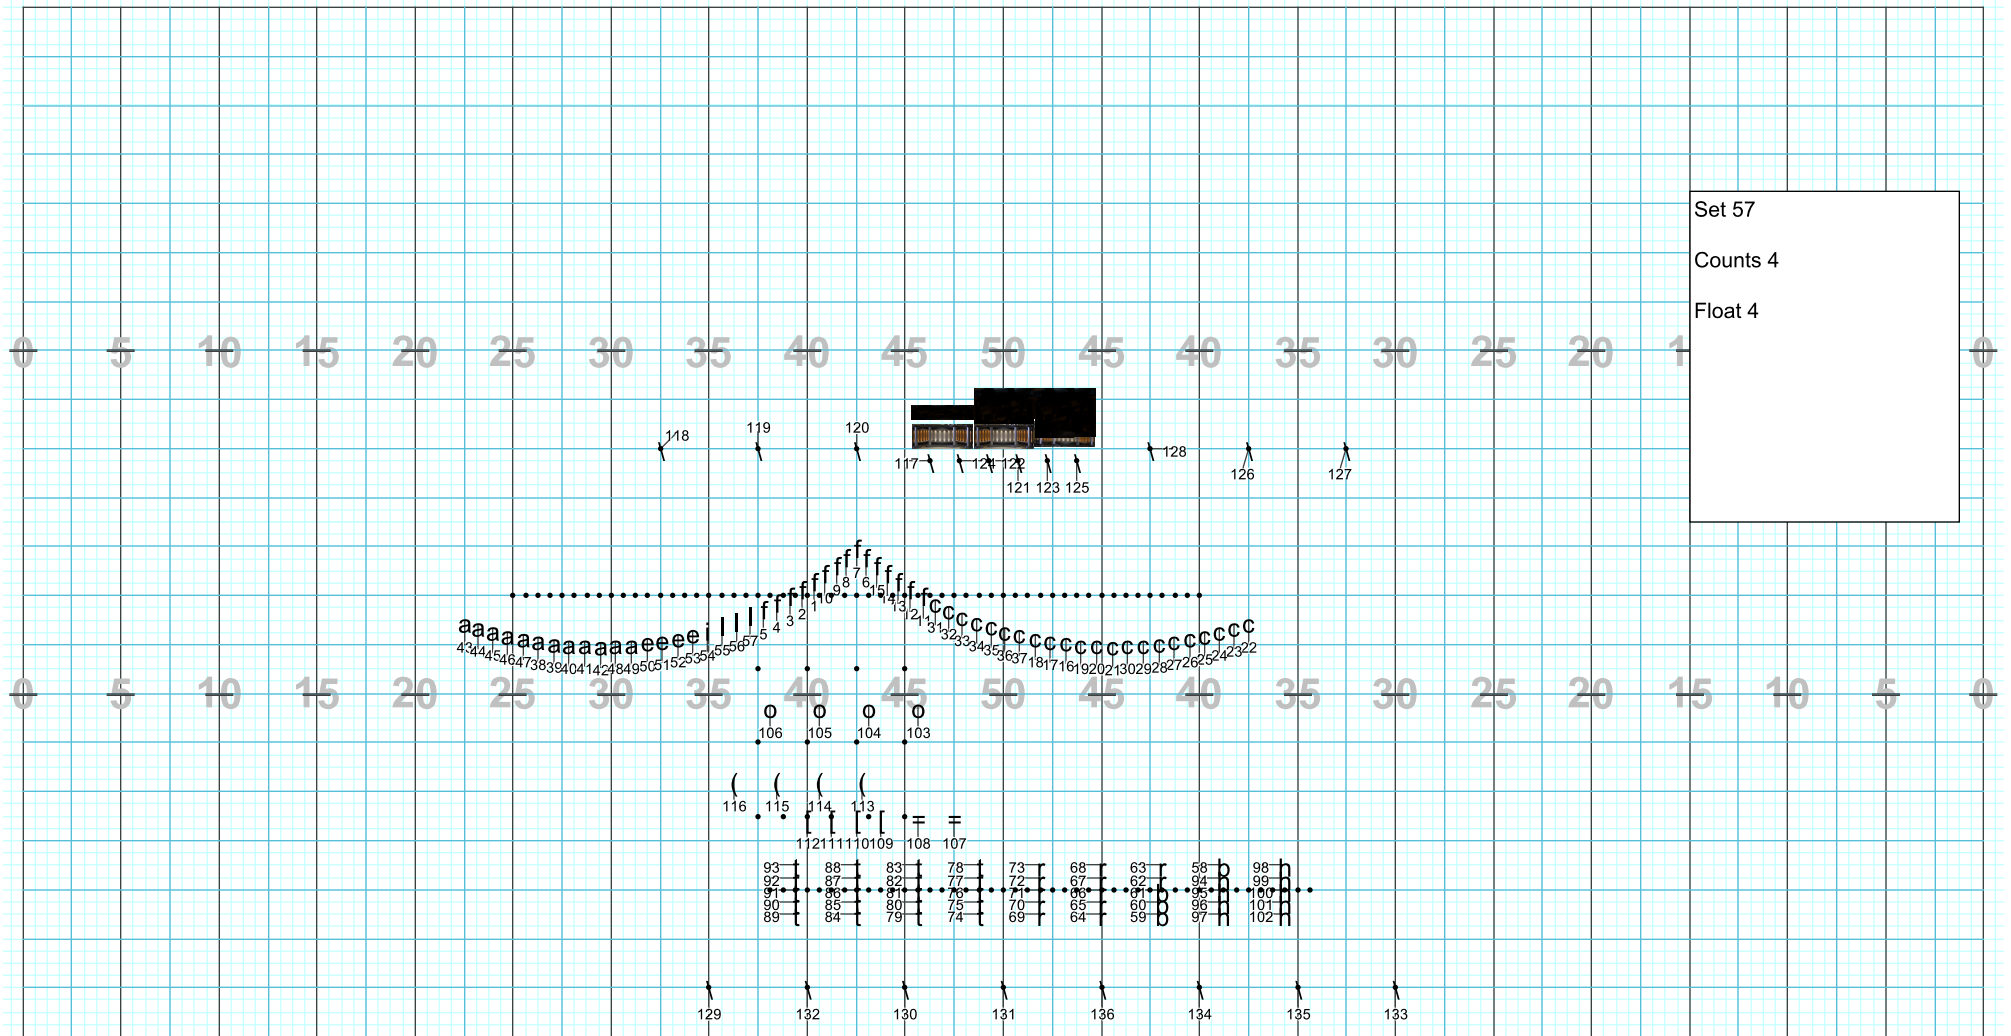

Director Viewpoint

2013 Blue Valley North High School Band
Marion Roberts, Director
Drill Design by Terry Williams
Jericho Show Design
www.jerichoshowdesign.com