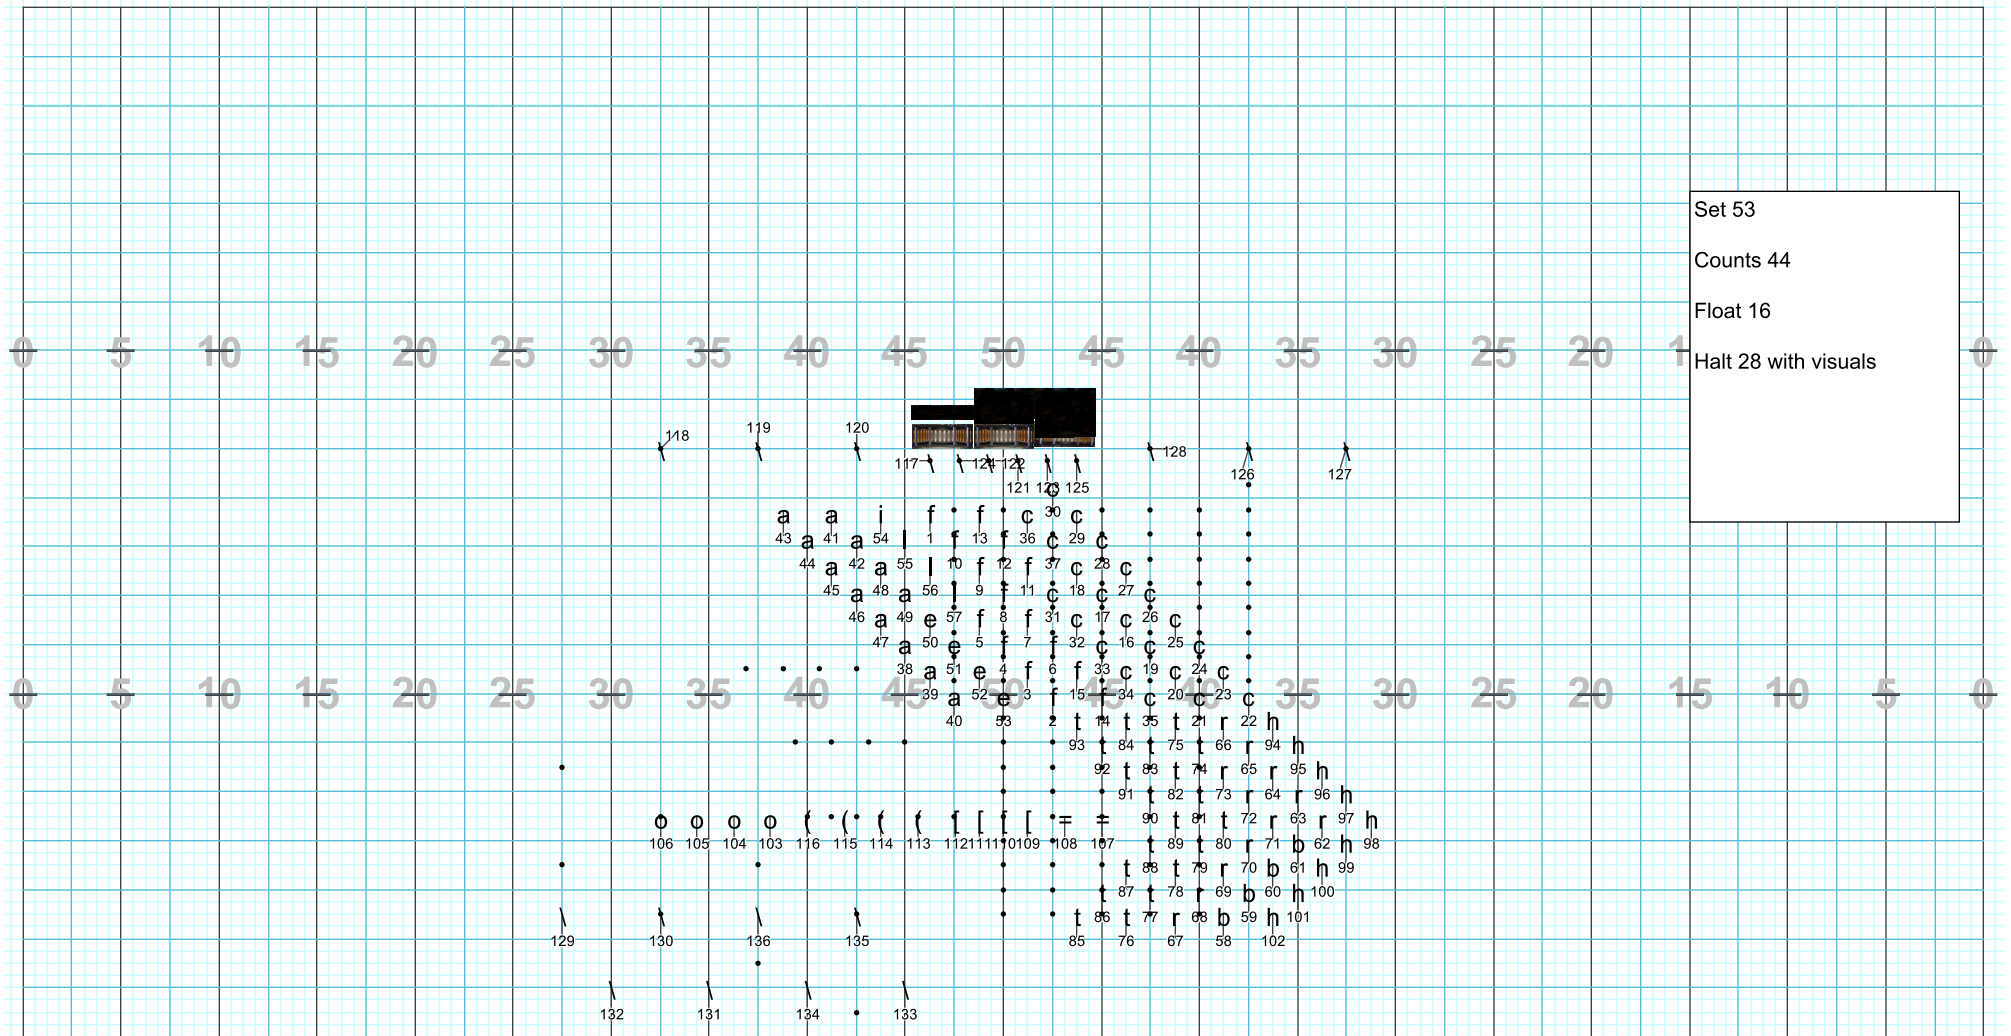

Set 53
Counts 44
Float 16
Halt 28 with visuals