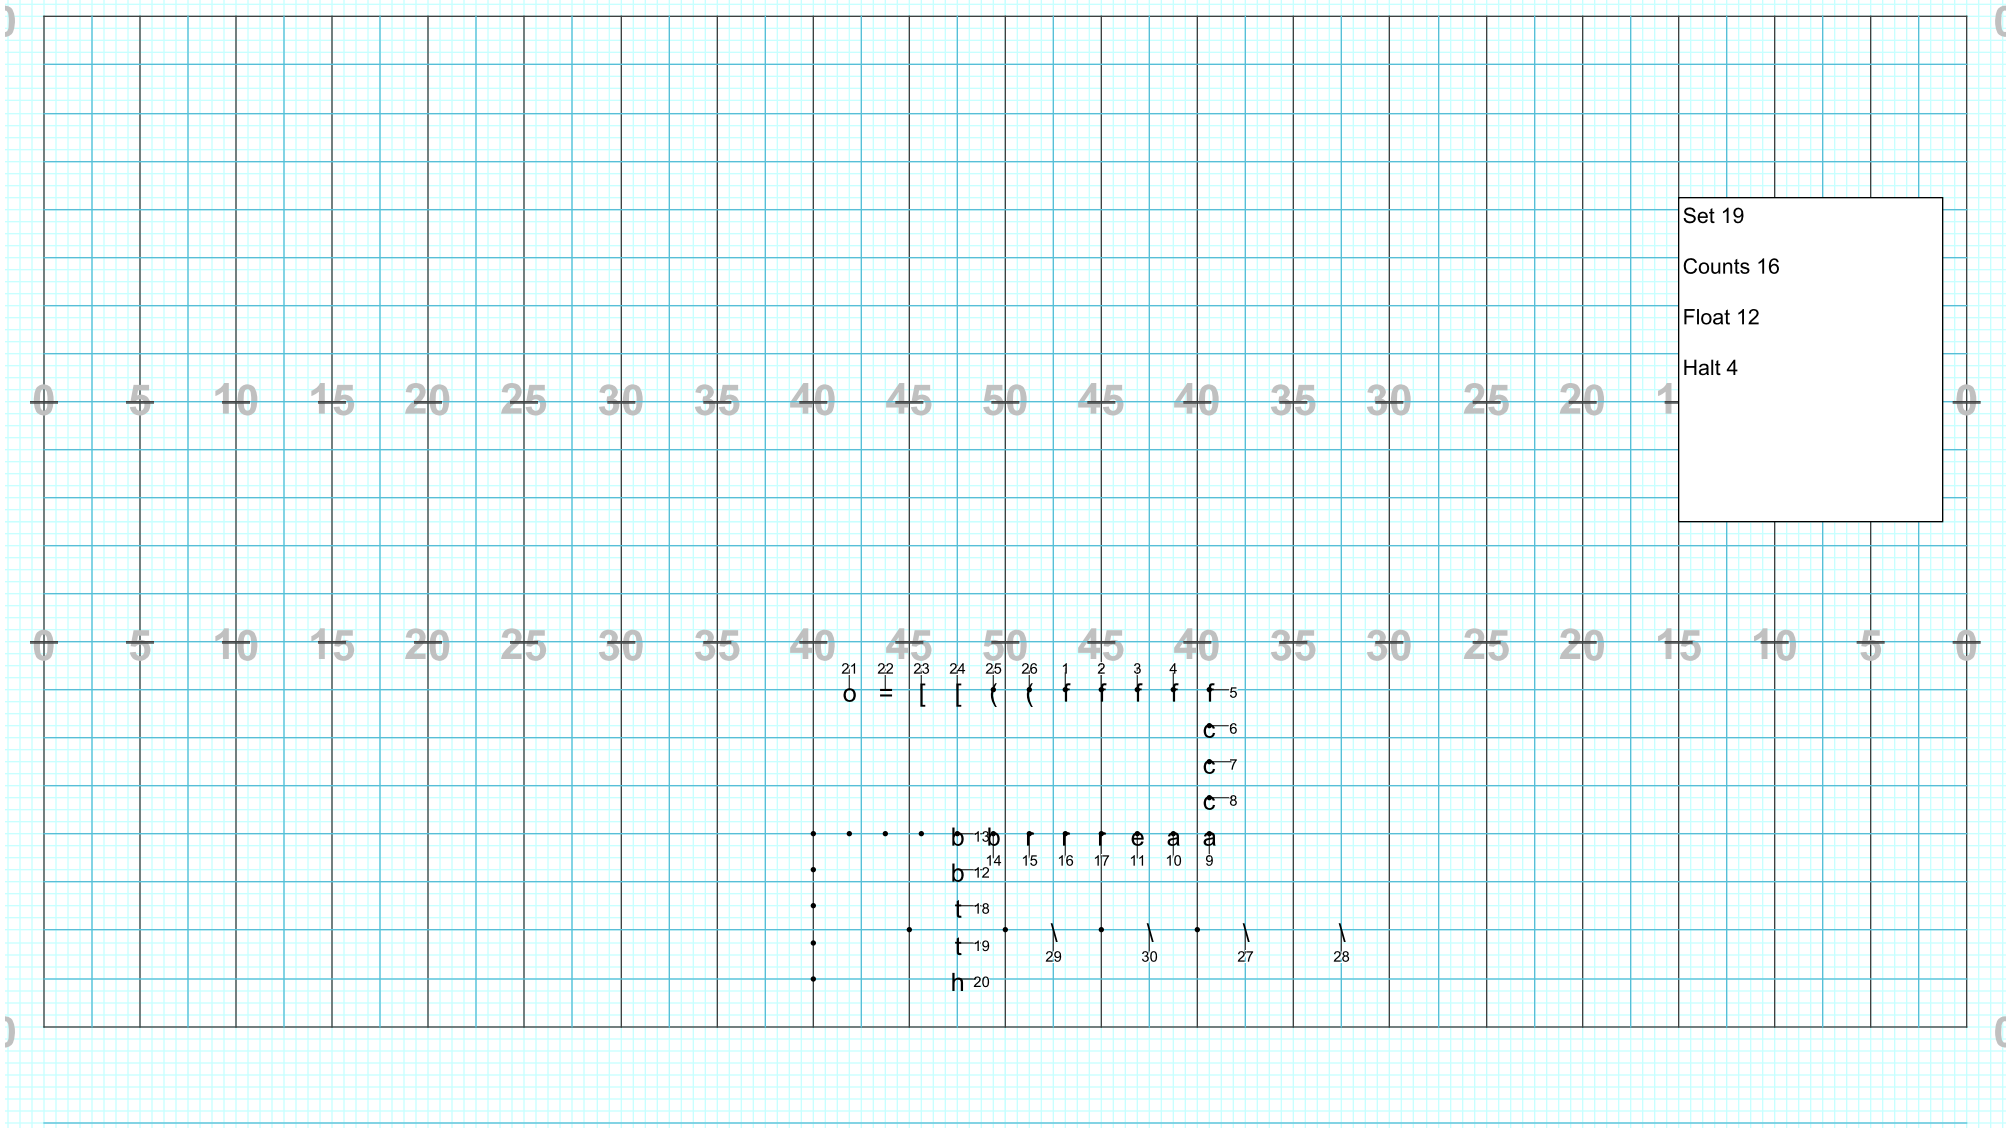

Director Viewpoint

Director Viewpoint

Set 16
Counts 16
Float 16

Director Viewpoint

Director Viewpoint

Director Viewpoint

Director Viewpoint

Director Viewpoint

Director Viewpoint

Director Viewpoint

Director Viewpoint

Director Viewpoint

Director Viewpoint