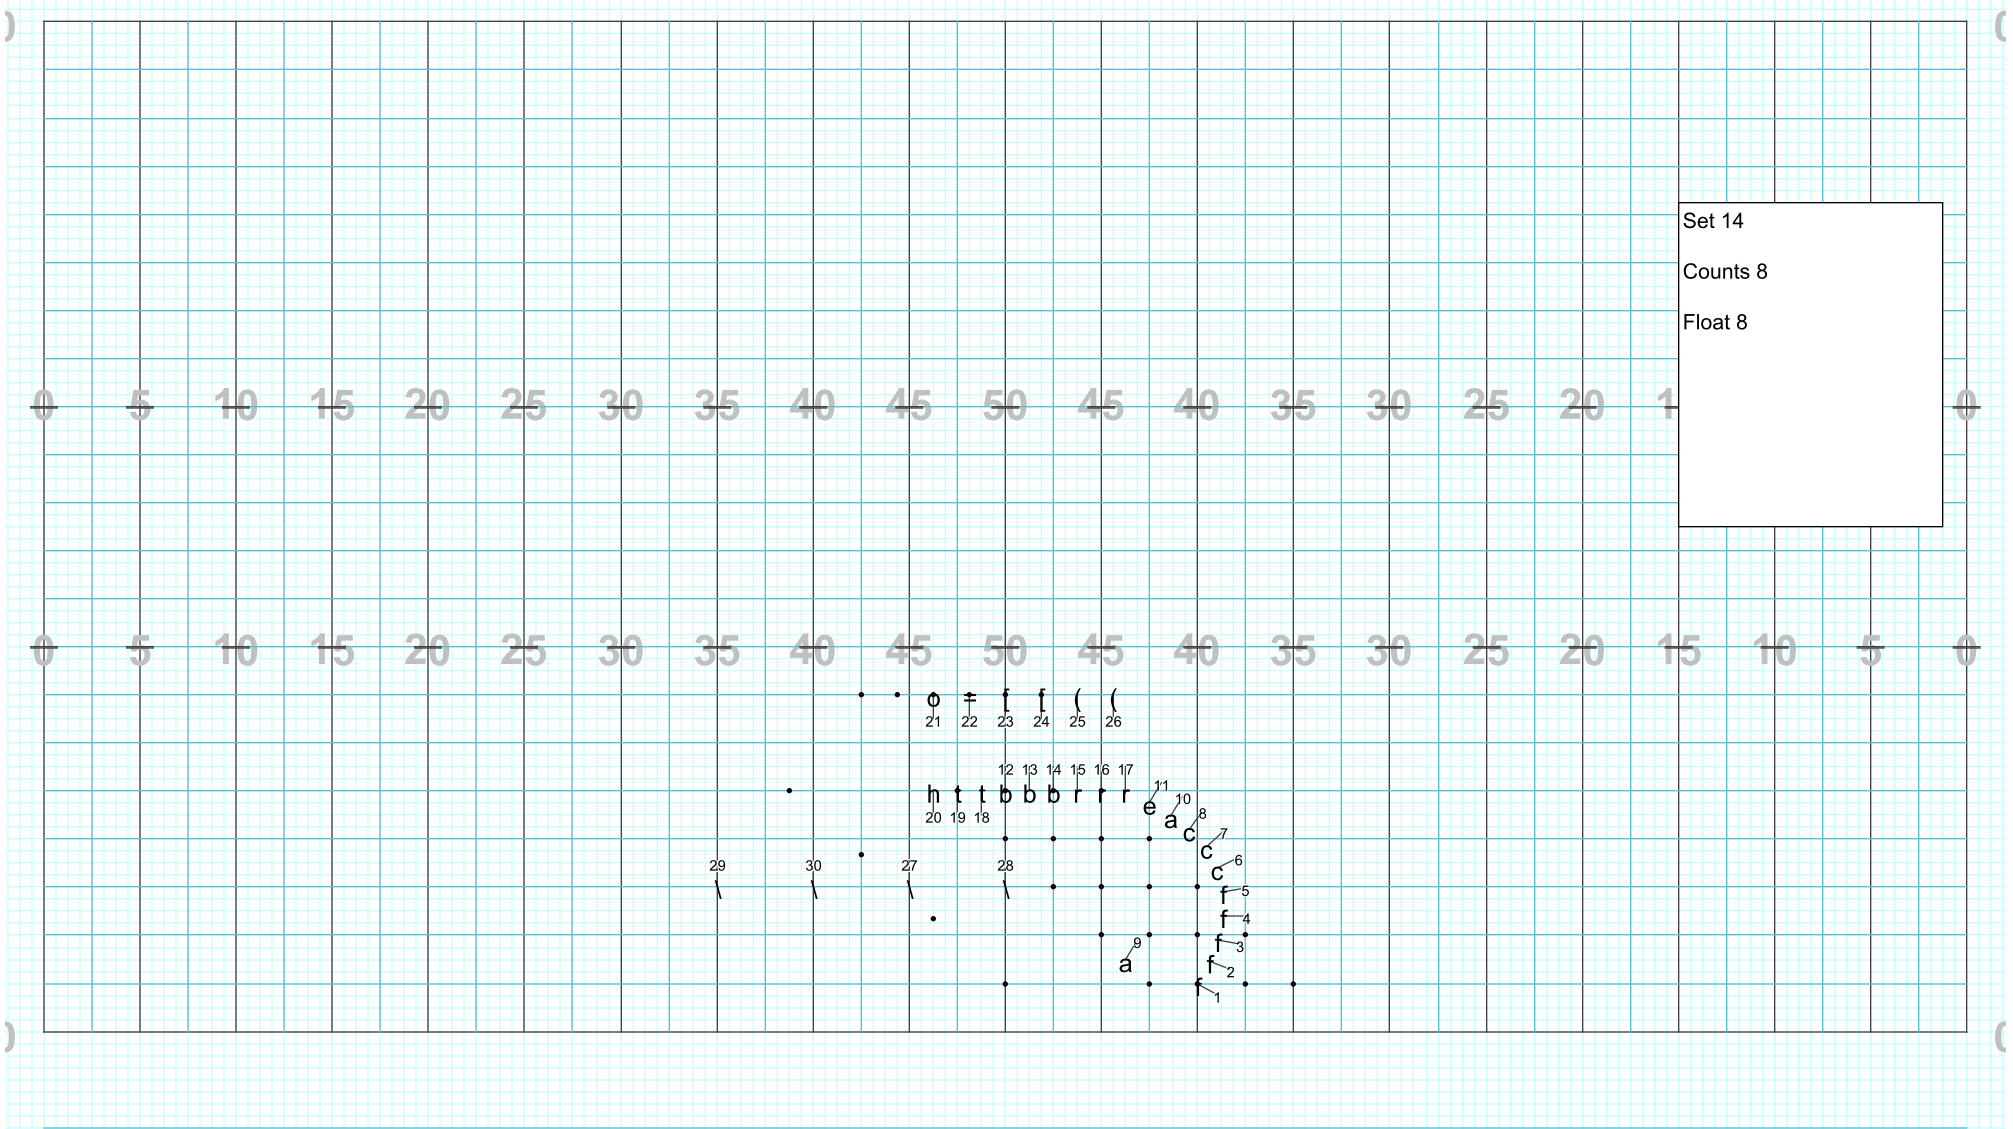

Director Viewpoint

Director Viewpoint

Set 16
Counts 16
Float 16

Director Viewpoint

Director Viewpoint

Director Viewpoint

Director Viewpoint

Director Viewpoint

Director Viewpoint

Director Viewpoint

Director Viewpoint

Director Viewpoint

Director Viewpoint