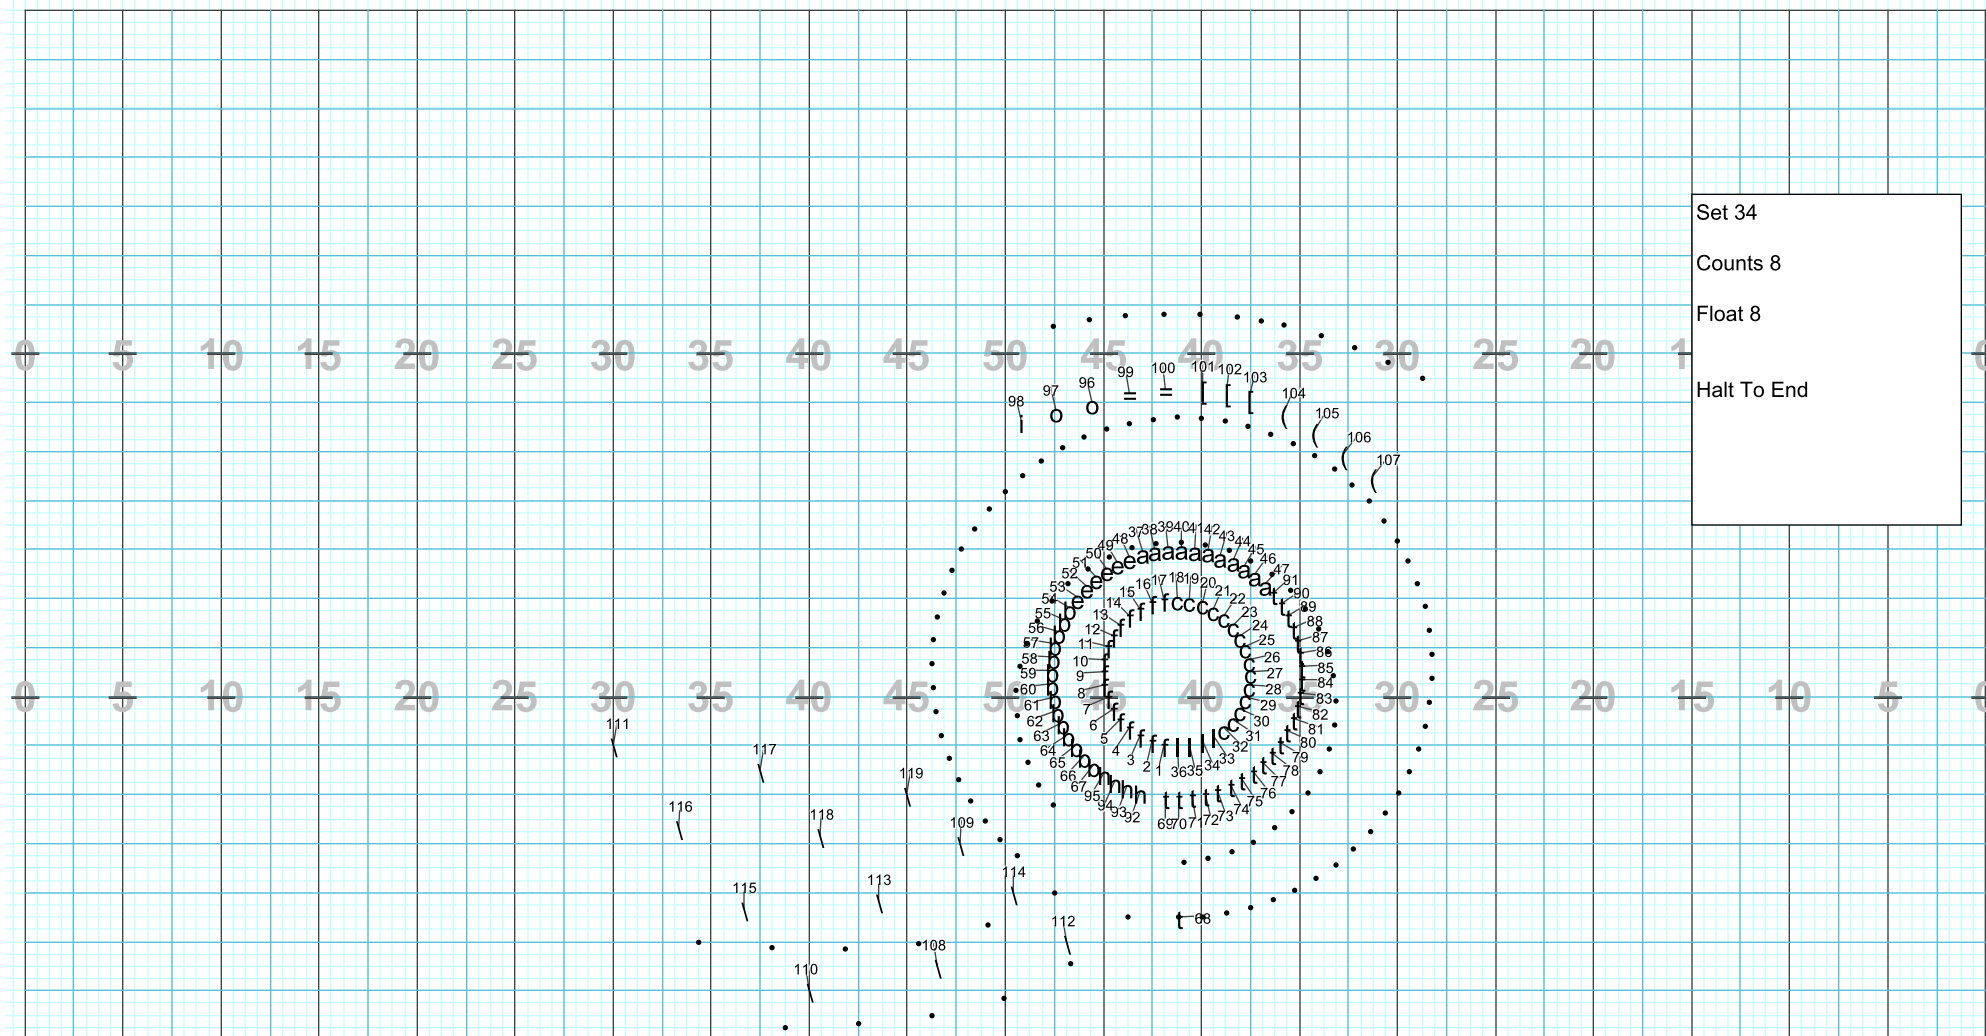

Director Viewpoint

Set 23
Counts 8
Float 8

Director Viewpoint

Director Viewpoint

Director Viewpoint

Director Viewpoint

Director Viewpoint

Set 28
Counts 32
Follow The Leader 16
Double Time
Then, Halt 16

Director Viewpoint

Director Viewpoint

Director Viewpoint

Director Viewpoint

Director Viewpoint

2012 Lexington High School Band
Chad Scharff, Director
Drill Design by Terry Williams
Jericho Show Design
www.jerichoshowdesign.com

Director Viewpoint