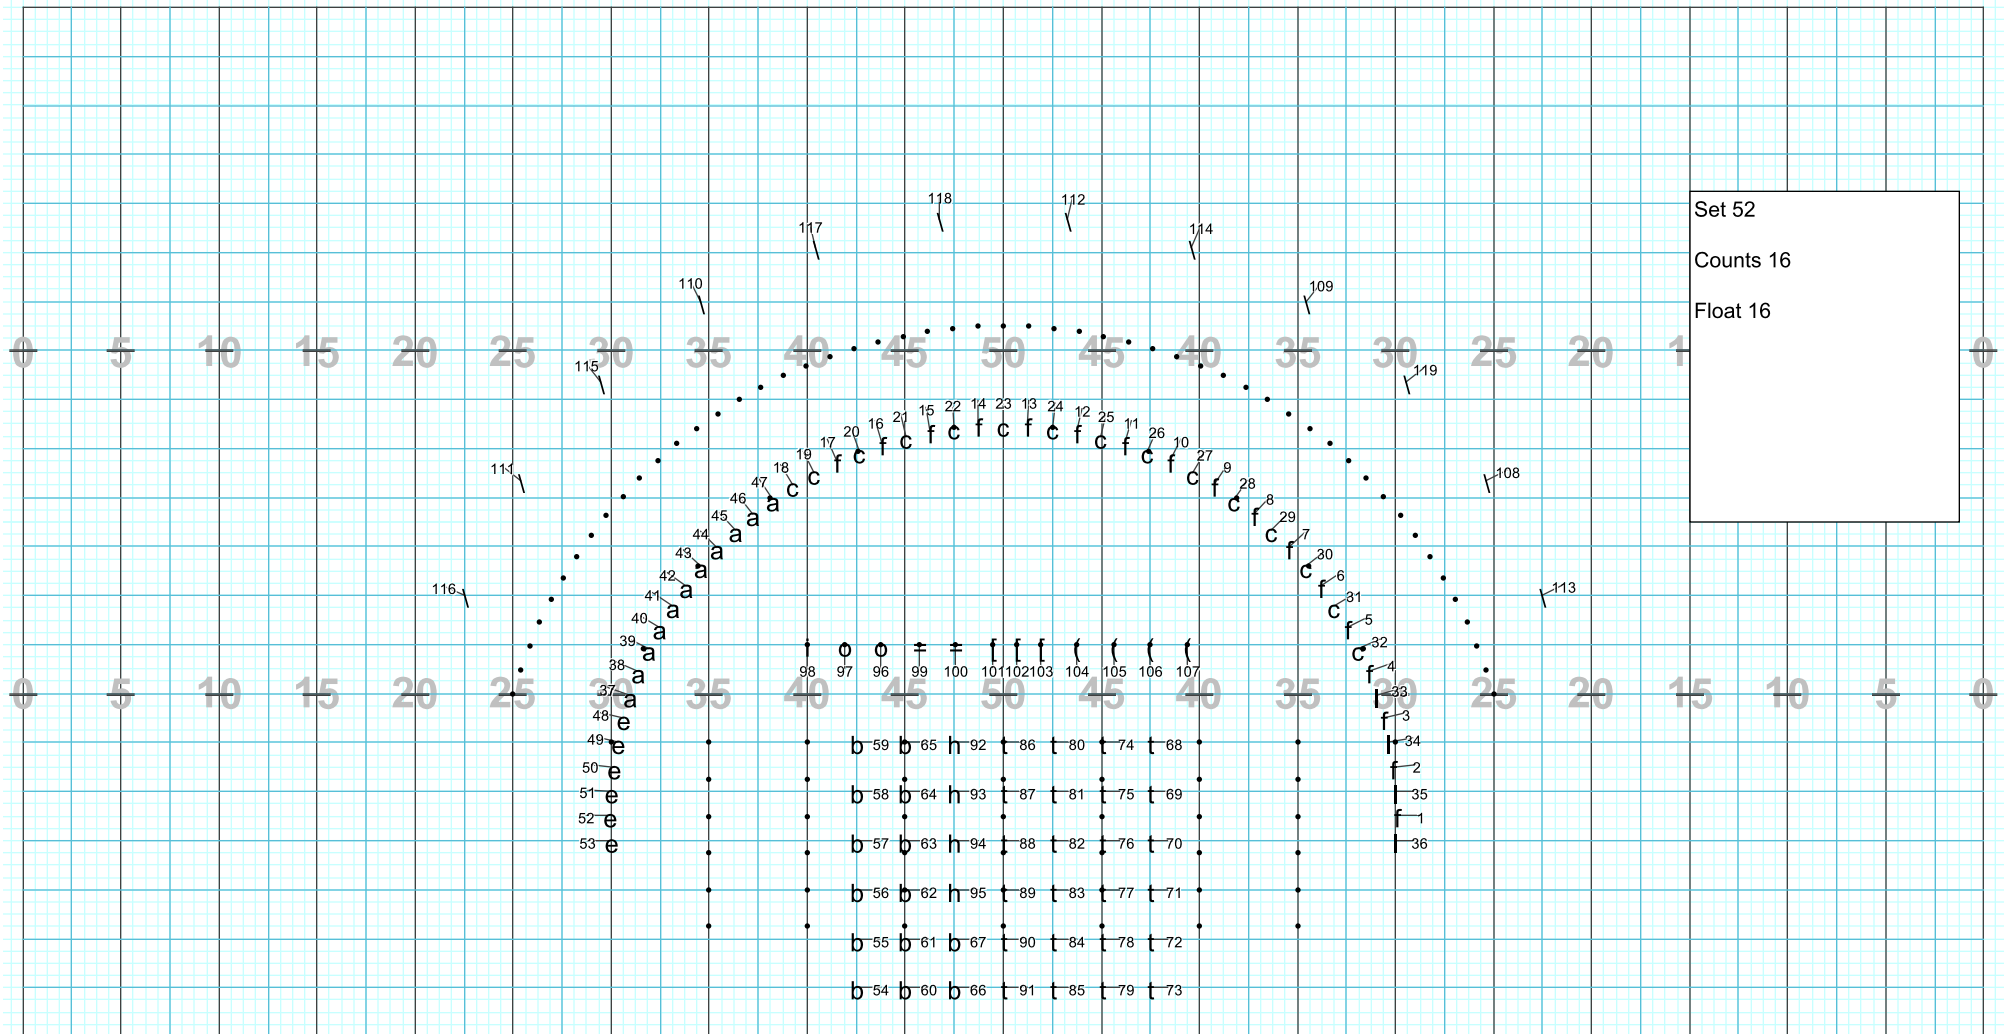

Director Viewpoint