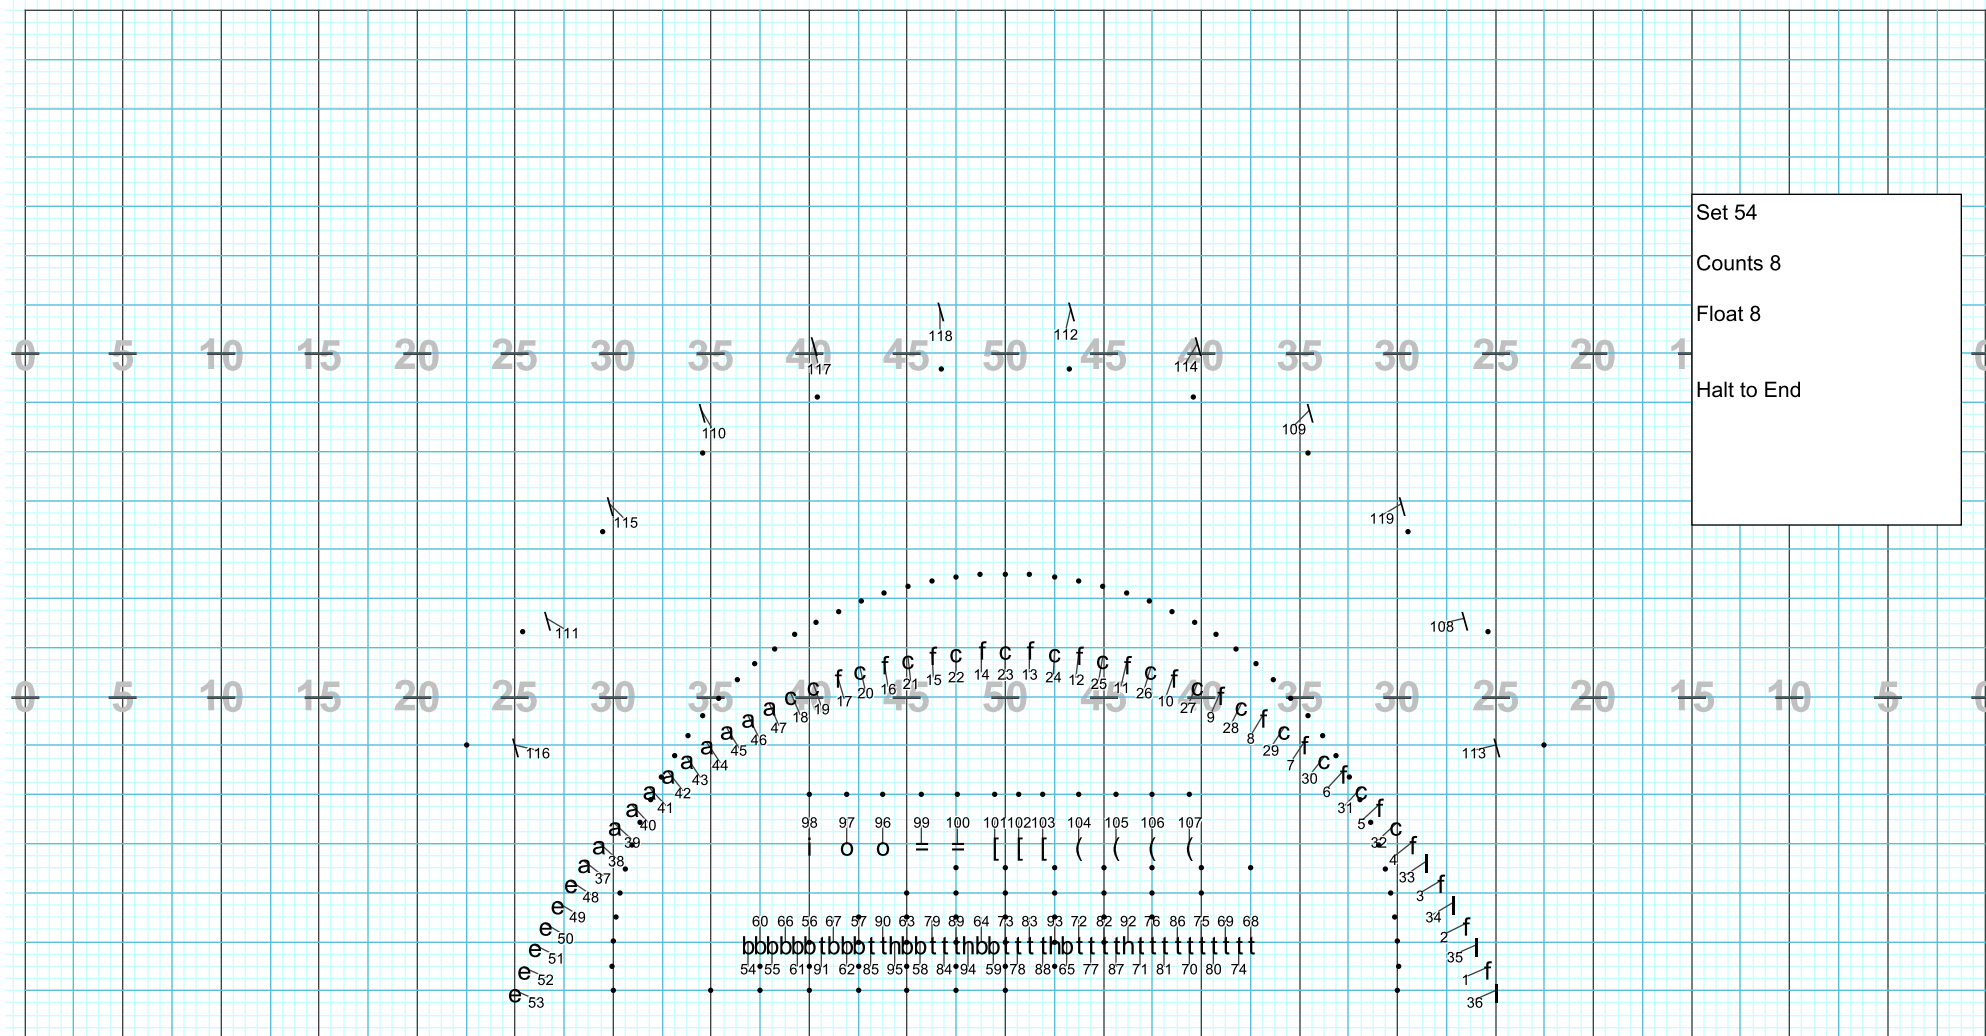

Director Viewpoint

Director Viewpoint