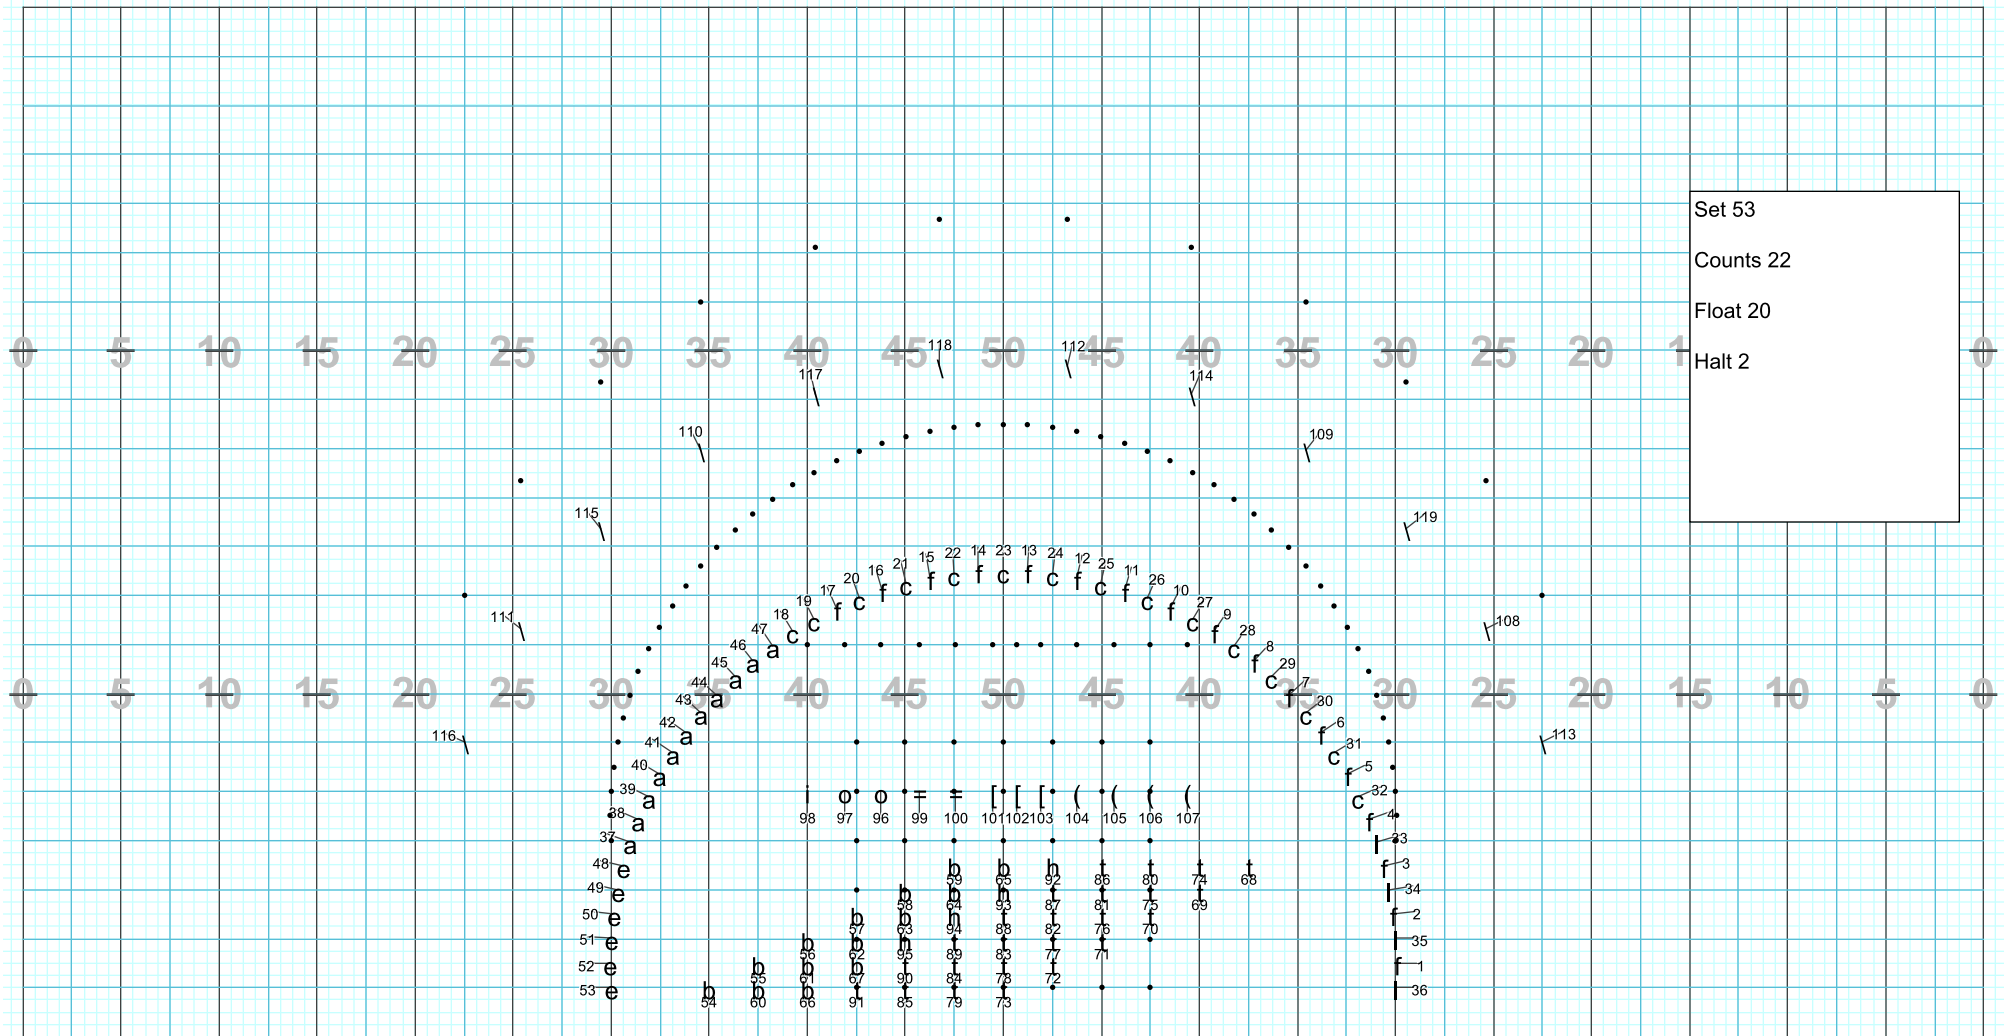

Director Viewpoint